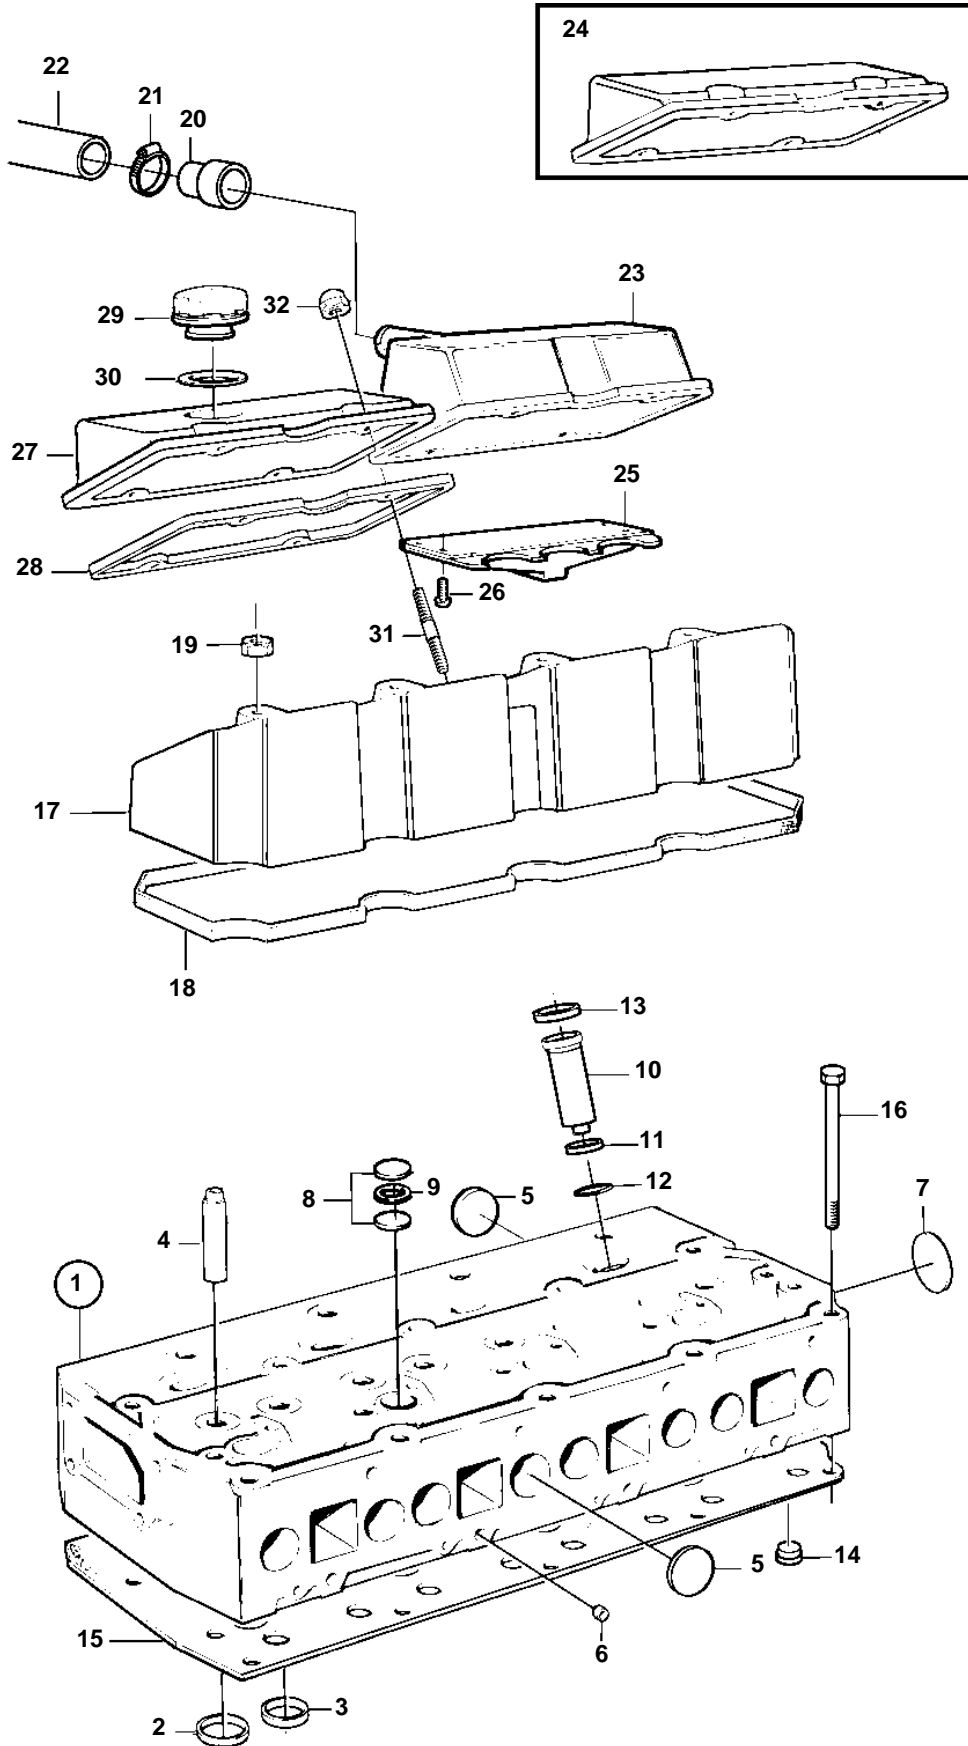

TMD31L-A, TAMD31P-A, TAMD31L-A, TAMD31M-A, TAMD31S-A, AD31P-A, AD31L-A

22662

TMD31L-A, TAMD31P-A, TAMD31L-A, TAMD31M-A, TAMD31S-A, AD31P-A, AD31L-A

REF	PART NO.	QTY	DESCRIPTION	SEE SEC.	NOTES
1	861629	1	Cylinder head		SN-2203129780
	3581552	1	Cylinder head		SN2203129781-2203135150
1	3803306	1	Cylinder head, exch		
2	858331	4	· Valve seat, exhaust		
3	860035	4	· Valve seat, intake		
4	3582561	8	· Valve guide		
5	477026	9	· Expansion plug		
6	967853	8	· Cap plug		
7	968955	1	· Expansion plug		
8	967948	8	· Expansion plug		
9	949329	4	· Gasket		
10	3581536	4	· Spray sleeve		
11	838896	4	· Sealing ring		
12	838821	4	· O-ring		
13	838619	4	· Steel ring		
14	465420	4	· Nozzle		
15	3582432	1	Gasket		
16	838775	19	Screw		
17	838648	1	Valve cover		
18	838652	1	Gasket		
19	945408	4	Flange nut		
20	861114	1	Rubber sleeve	1695	NOT FOR SOLAS
	861114	1	Rubber sleeve	3346	NOT FOR SOLAS
21	943472	1	Hose clamp	1695	
22	946234	X	Pipe	1695	L=720mm NOT FOR SOLAS
23	860541	1	Valve cover		NOT FOR SOLAS
25		1	Insert		NOT FOR SOLAS
26	977771	4	Screw		
27	838651	1	Valve cover		
28	838654	2	Gasket		
29	1275403	1	Oil filler cap		
30	1275379	1	Gasket		
31	1542380	8	Stud		
32	968458	8	Nut		