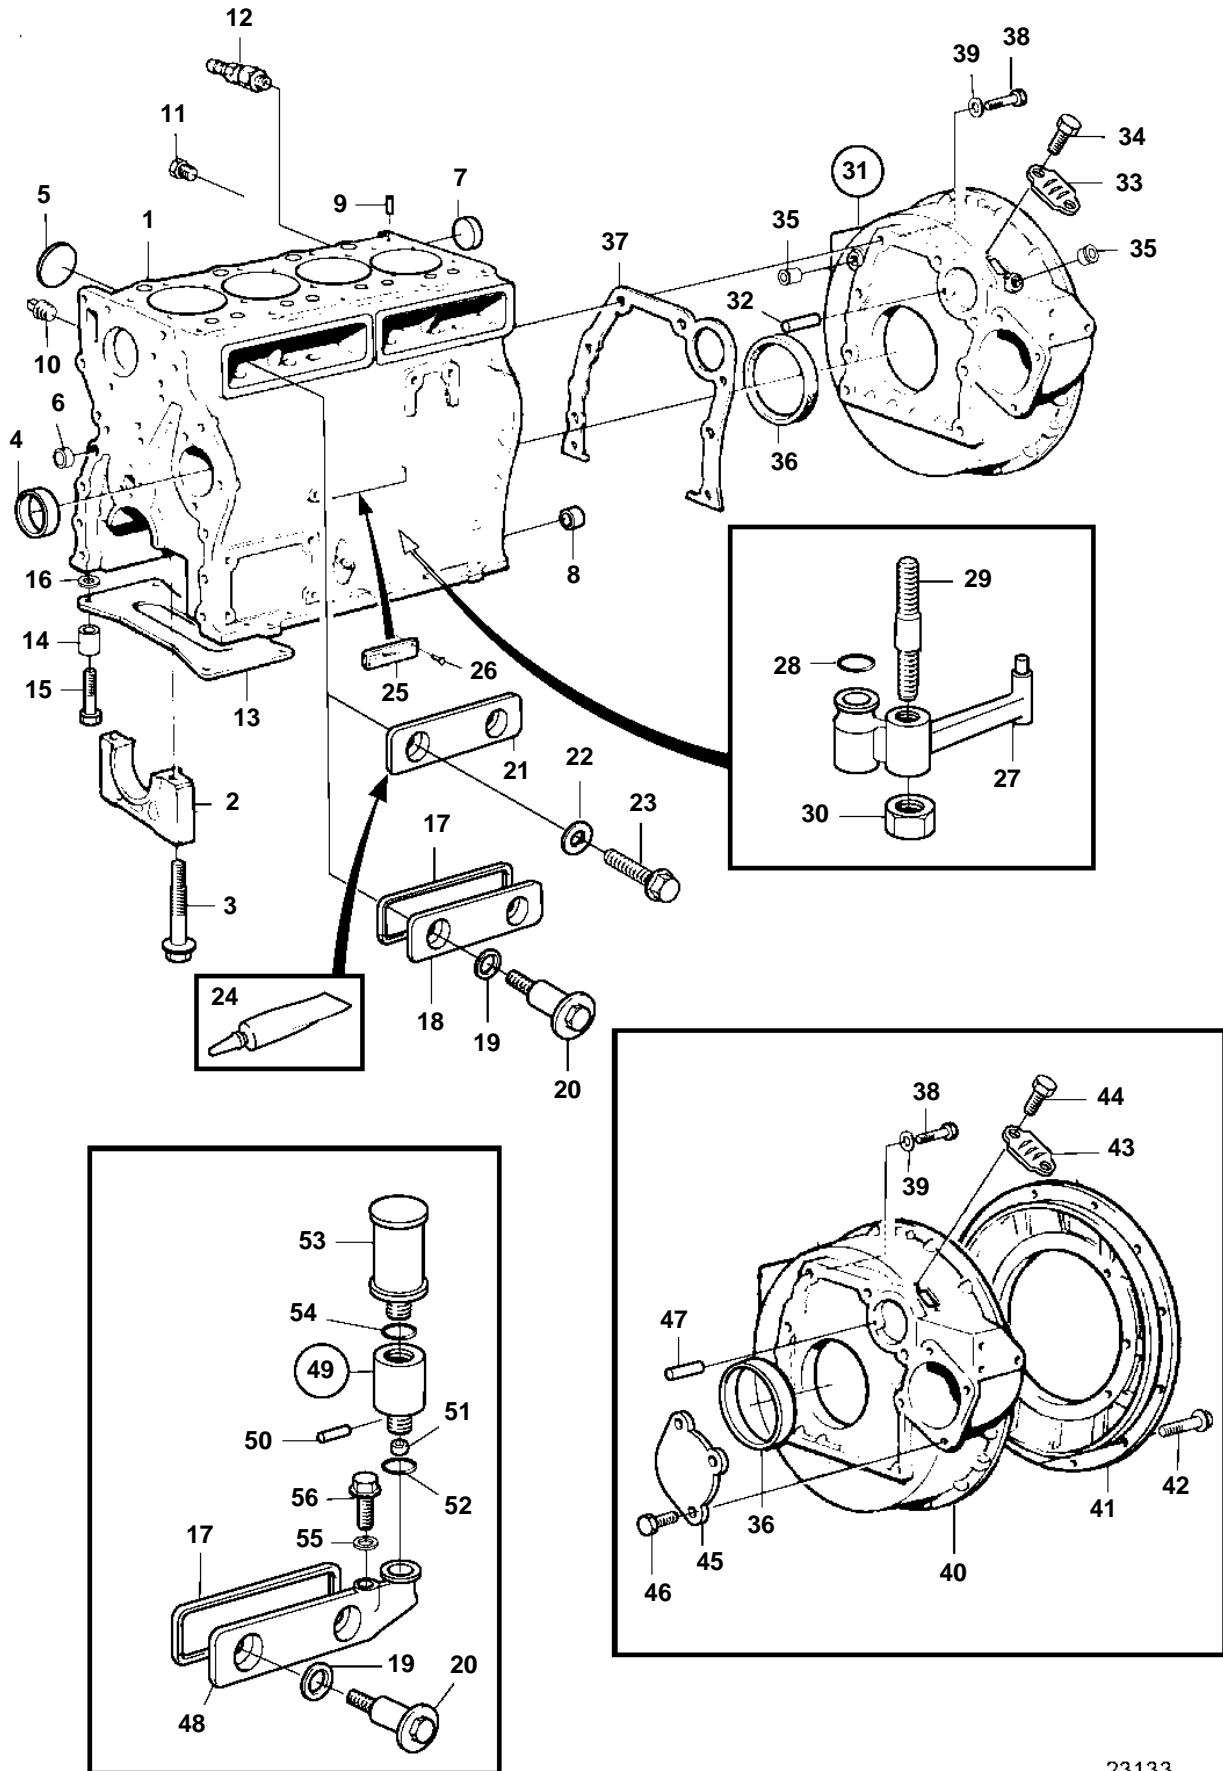

TAMD31L-A, TAMD31M-A, SOLAS

TAMD31L-A, TAMD31M-A, SOLAS

REF	PART NO.	QTY	DESCRIPTION	NOTES
1	861015	1	Cylinder block	SN-2203133630
	3583851	1	Cylinder block	SO SN2203133631-2203135150
2		5	· Main bearing cap	
3	861005	10	· Flange screw	
4	1542067	5	· Bushing	
5	463905	2	· Expansion plug	
6	955083	4	· Cap plug	
7	968955	1	· Expansion plug	
8	415311	3	· Sleeve	
9	946402	2	· Pin	
10	479977	1	Plug	
11	479979	2	Plug	
12	947893	1	Drain cock	
13	1545159	1	Foot plate	
14	1545160	4	Spacer sleeve	
15	965187	4	Screw	
16	3850090	4	Spacer	
17	1542052	2	Rubber seal	EARLY TYPE
18	1542050	1	Inspection lid	EARLY TYPE
19	469846	4	Sealing ring	EARLY TYPE
20	859447	4	Shoulder screw	EARLY TYPE
21	877262	2	Inspection lid	LATE TYPE
22	18666	4	Gasket	LATE TYPE
23	965185	4	Flange screw	LATE TYPE
24	1161277	X	Sealant	LATE TYPE
	1161231	X	Sealant	LATE TYPE
25		1	Sign	
26	950885	2	Rivet	
27	1542320	4	Oil jet	Included in cylinder liner kit 3581714.
28	955981	4	O-ring	
29	1542380	4	Stud	
30	946035	4	Lock nut	
31	3581825	1	Flywheel housing	
32	404069	1	Setting indicator	
33	407092	1	Cover	
34	967949	2	Screw	
35	860926	1	Plug	
36	3582851	1	Sealing ring kit	
37	829487	1	Gasket	
38	965185	6	Flange screw	L=40mm
	965220	2	Flange screw	L=45mm
39	941908	8	Spring washer	
40	858164	1	Flywheel housing	
41	858165	1	Cover	
42	946752	10	Flange screw	
43	407092	1	Cover	
44	967949	2	Screw	
45	423081	1	Flange	
46	946329	3	Flange screw	
47	404069	1	Setting indicator	
48	838763	1	Crankcase ventilatio	
49	858256	1	Check valve	
50	951971	1	· Spring pin	
51	181501	1	· Steel ball	
52	843449	1	· Gasket	
53	876069	1	Filter	
54	843449	1	Gasket	
55		1	Washer	
56	967949	1	Screw	