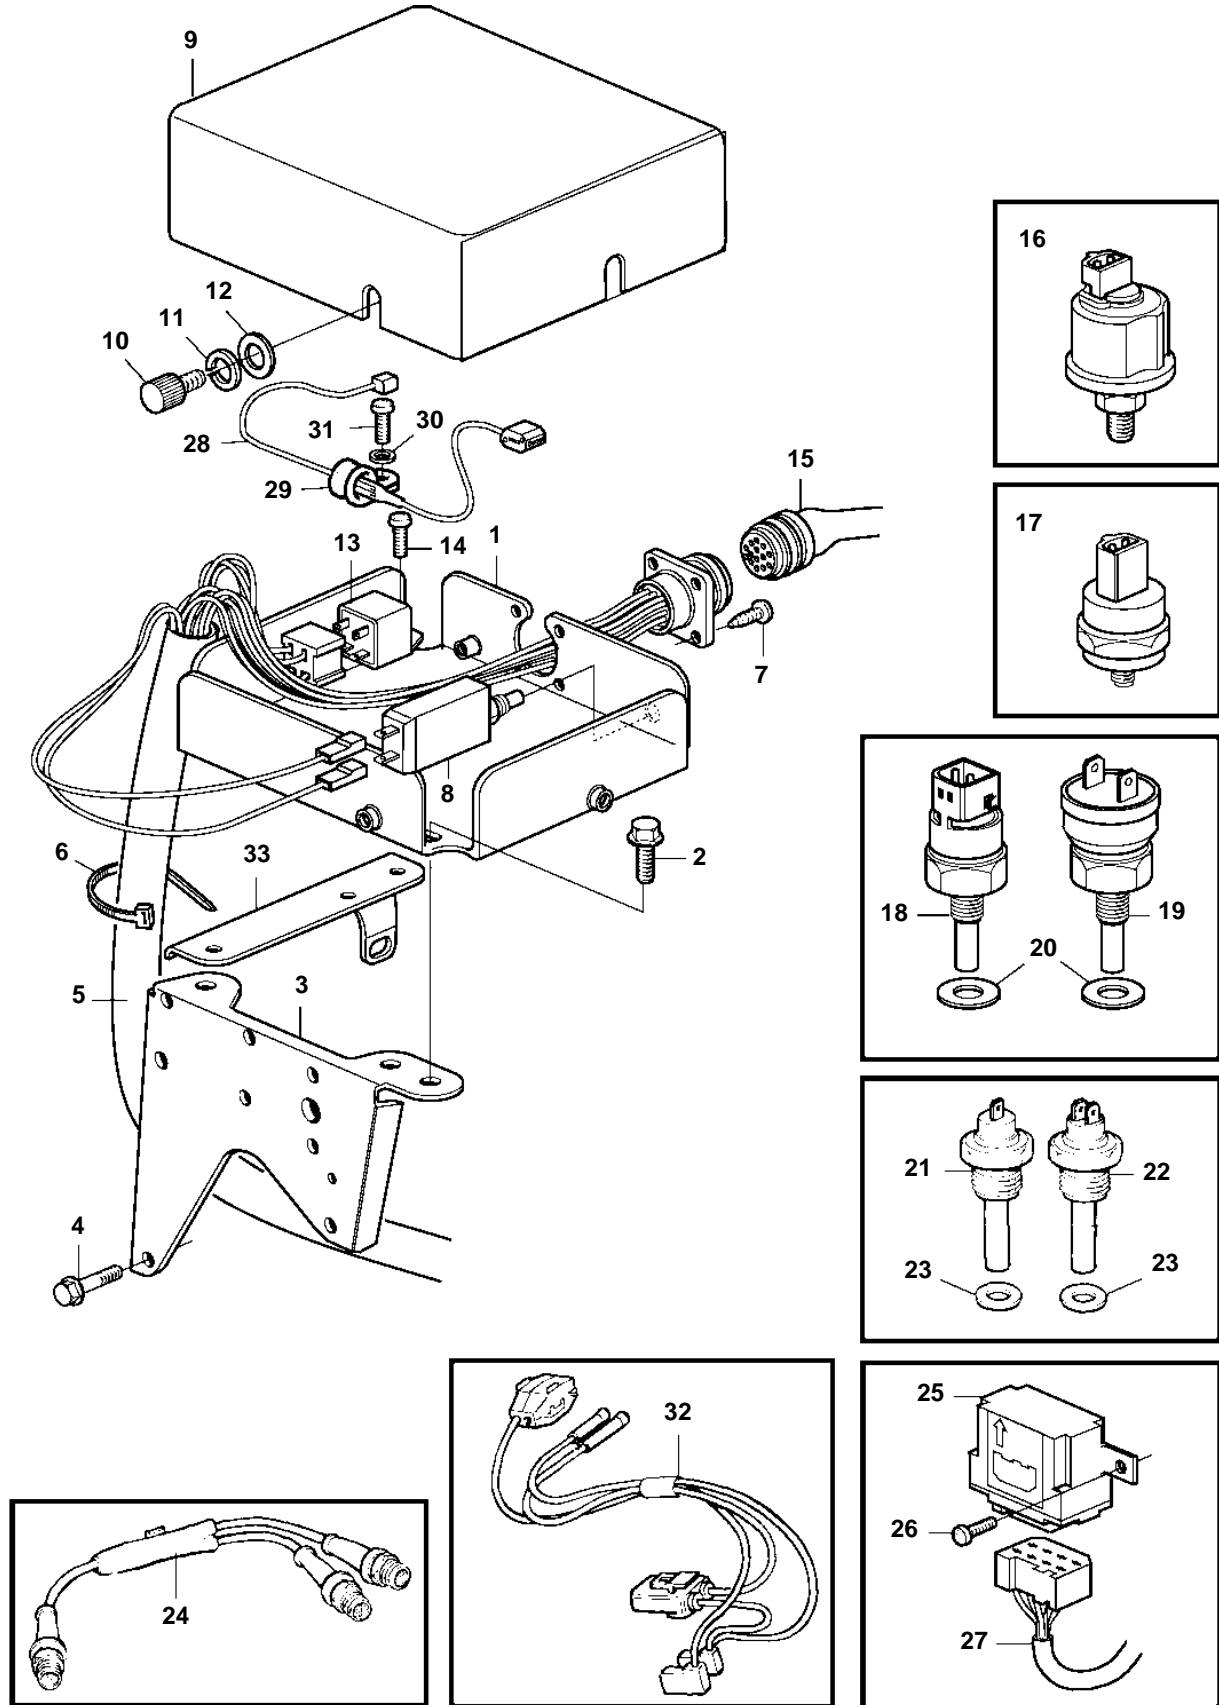

TMD41L-A, TAMD41P-A, TAMD41L-A, TAMD41M-A, TAMD41H-A, TAMD41H-B

TMD41L-A, TAMD41P-A, TAMD41L-A, TAMD41M-A, TAMD41H-A, TAMD41H-B

REF	PART NO.	QTY	DESCRIPTION	SEE SEC.	NOTES
1	860417	1	Bracket		
2	948746	2	Flange screw		
3	3580668	1	Bracket		
4	946470	1	Flange screw		L=35mm
	948217	1	Flange screw		L=45mm
5	873550	1	Wiring harness		Replaced by 1pcs 873744, wiring harness, and 1pcs 873740, relay.
	873744	1	Cable harness		SN2204115148-
	873532	1	Wiring harness		SOLAS. Replaced by 1pcs 873745, wiring harness, and 1pcs 873740, relay.
	873745	1	Wiring harness		SOLAS
6	948211	X	Strip clamp		
7	955119	4	Screw		
8	966689	1	Fuse		24V. For 24V electrical system use 2pcs 966689, fuse.
9	860779	1	Cover		
10	846736	3	Lock screw		
11	941904	3	Spring washer		
12	960137	3	Washer		
13	873740	1	Relay		12V, 40A
	838955	1	Relay		24V, 50A
	873611	1	Relay		24V, 20A
	1324492	1	Relay		
14	968476	X	Flange screw		
15	846648	1	Extension cable		L=3,0m
	846649	1	Extension cable		L=5,0m
	846650	1	Extension cable		L=7,0m
16	866835	1	Pressure sensor, oil-engine		0-10bar
			Bulletin P-38-6-1	P-38-6-1-EN	Vibration Damping Kit
16	866836	1	Pressure sensor		ALT,0-10bar. For double steering positions.
17	863169	1	Pressure monitor, oil-pressure		0,7bar
18	862250	1	Thermo monitor, coolant water temp.		24V 97°C, FOR 873532
19	873877	1	Thermo monitor, coolant water temp.		
20	957181	2	Gasket		
21	873066	1	Thermo monitor, coolant water temp.		ALT, 12V 97°C
22	827151	1	Temperature sensor, coolant water temp.		40-120°C
	840074	1	Temperature sensor, coolant water temp.		ALT, 40-120°C. 1-way.. For double instruments.
	843325	1	Temperature sensor, coolant water temp.		24V 120°C. 2-way.
23	11998	2	Gasket		
24	1140598	X	Y-koppling		For double steering positions.
25	873112	1	Tilt sensor		SOLAS
26	968476	2	Flange screw		
27		1	Wiring harness		SOLAS
28	873828	1	Resistor		
	873717	1	Resistor		SOLAS, LATER PROD
29	952627	1	Clamp		
30	942767	1	Lock washer		
31	968476	1	Flange screw		
32	873543	1	Cable kit		Cable kit 873543 is used as adapter between cable harness 873745 and thermo monitor 862250.
33	3581444	1	Bracket		