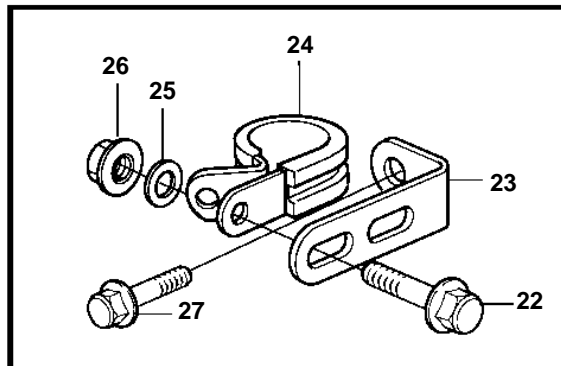

TMD31L-A, TAMD31P-A, TAMD31L-A, TAMD31M-A, TAMD31S-A

TMD31L-A, TAMD31P-A, TAMD31L-A, TAMD31M-A, TAMD31S-A

REF	PART NO.	QTY	DESCRIPTION	SEE SEC.	NOTES
1	860629	1	Sea water pump		REPL BY 3581558
				3399	
	3581558	1	Sea water pump		REPL BY 3583115
				6012	
	3583115	1	Sea water pump		
				6012	
	861198	1	Sea water pump		SOLAS, REPL BY 3581559
				2768	
	3581559	1	Sea water pump		SOLAS, REPL BY 3583145
				6013	
	3583145	1	Sea water pump		SOLAS
				6013	
2	858467	1	Companion flange		
3	968971	1	O-ring		
4	946173	2	Flange screw		
5	3580758	1	Bracket		
6	843075	1	Sleeve		
7	955894	1	Washer		
8	945444	1	Flange screw		
9	961669	1	Hose clamp		
10	834974	1	Clamp		
11	861387	1	Bracket		
12	947760	1	Flange screw		
13	948746	1	Flange screw		
14	955893	1	Washer		
15	952640	1	Clamp		
16	846780	1	Bracket		
17	965181	1	Screw		
18	860997	1	Hose		Sea water pump-oil cooler.
19	943476	1	Hose clamp		
20	861737	1	Hose		Reverse gear-sea water pump.
21	961669	2	Hose clamp		
22	946544	1	Flange screw		
23	965558	1	Bracket		
24	952640	1	Clamp		
25	955893	1	Washer		
26	949278	1	Lock nut		
27	947760	1	Flange screw		