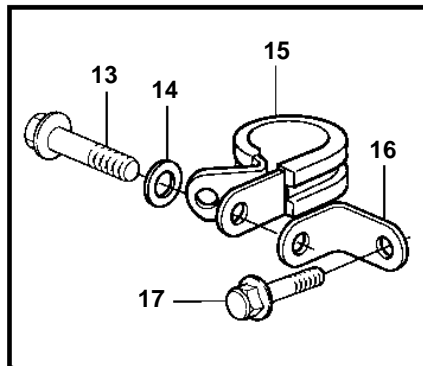

TMD31L-A, TAMD31P-A, TAMD31L-A, TAMD31M-A, TAMD31S-A

TMD31L-A, TAMD31P-A, TAMD31L-A, TAMD31M-A, TAMD31S-A

REF	PART NO.	QTY	DESCRIPTION	SEE SEC.	NOTES
1	860629	1	Sea water pump		REPL BY 3581558
				3399	
	3581558	1	Sea water pump		REPL BY 3583115
				6012	
	3583115	1	Sea water pump		
				6012	
	861198	1	Sea water pump		SOLAS, REPL BY 3581559
				2768	
	3581559	1	Sea water pump		SOLAS, REPL BY 3583145
				6013	
	3583145	1	Sea water pump		SOLAS
				6013	
2	858467	1	Companion flange		
3	968971	1	O-ring		
4	946173	2	Flange screw		
5	3580758	1	Bracket		
6	843075	1	Sleeve		
7	955894	1	Washer		
8	945444	1	Flange screw		
9	961669	1	Hose clamp		
10	834974	1	Clamp		
11	861387	1	Bracket		
12	947760	1	Flange screw		
13	948746	1	Flange screw		
14	955893	1	Washer		
15	952640	1	Clamp		
16	846780	1	Bracket		
17	965181	1	Screw		
18	860997	1	Hose		Sea water pump-oil cooler.
19	943476	1	Hose clamp		
20	861737	1	Hose		Reverse gear-sea water pump.
21	961669	2	Hose clamp		
22	946544	1	Flange screw		
23	965558	1	Bracket		
24	952640	1	Clamp		
25	955893	1	Washer		
26	949278	1	Lock nut		
27	947760	1	Flange screw		