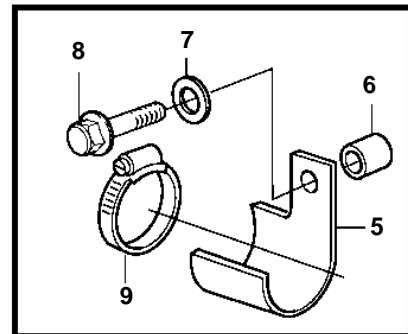

TMD31L-A, TAMD31P-A, TAMD31L-A, TAMD31M-A, TAMD31S-A

TMD31L-A, TAMD31P-A, TAMD31L-A, TAMD31M-A, TAMD31S-A

REF	PART NO.	QTY	DESCRIPTION	SEE SEC.	NOTES
1	860629	1	Sea water pump		REPL BY 3581558
				3399	
	3581558	1	Sea water pump		REPL BY 3583115
				6012	
	3583115	1	Sea water pump		
				6012	
	861198	1	Sea water pump		SOLAS, REPL BY 3581559
				2768	
	3581559	1	Sea water pump		SOLAS, REPL BY 3583145
				6013	
	3583145	1	Sea water pump		SOLAS
				6013	
2	858467	1	Companion flange		
3	968971	1	O-ring		
4	946173	2	Flange screw		
5	3580758	1	Bracket		
6	843075	1	Sleeve		
7	955894	1	Washer		
8	945444	1	Flange screw		
9	961669	1	Hose clamp		
10	834974	1	Clamp		
11	861387	1	Bracket		
12	947760	1	Flange screw		
13	948746	1	Flange screw		
14	955893	1	Washer		
15	952640	1	Clamp		
16	846780	1	Bracket		
17	965181	1	Screw		
18	860997	1	Hose		Sea water pump-oil cooler.
19	943476	1	Hose clamp		
20	861737	1	Hose		Reverse gear-sea water pump.
21	961669	2	Hose clamp		
22	946544	1	Flange screw		
23	965558	1	Bracket		
24	952640	1	Clamp		
25	955893	1	Washer		
26	949278	1	Lock nut		
27	947760	1	Flange screw		