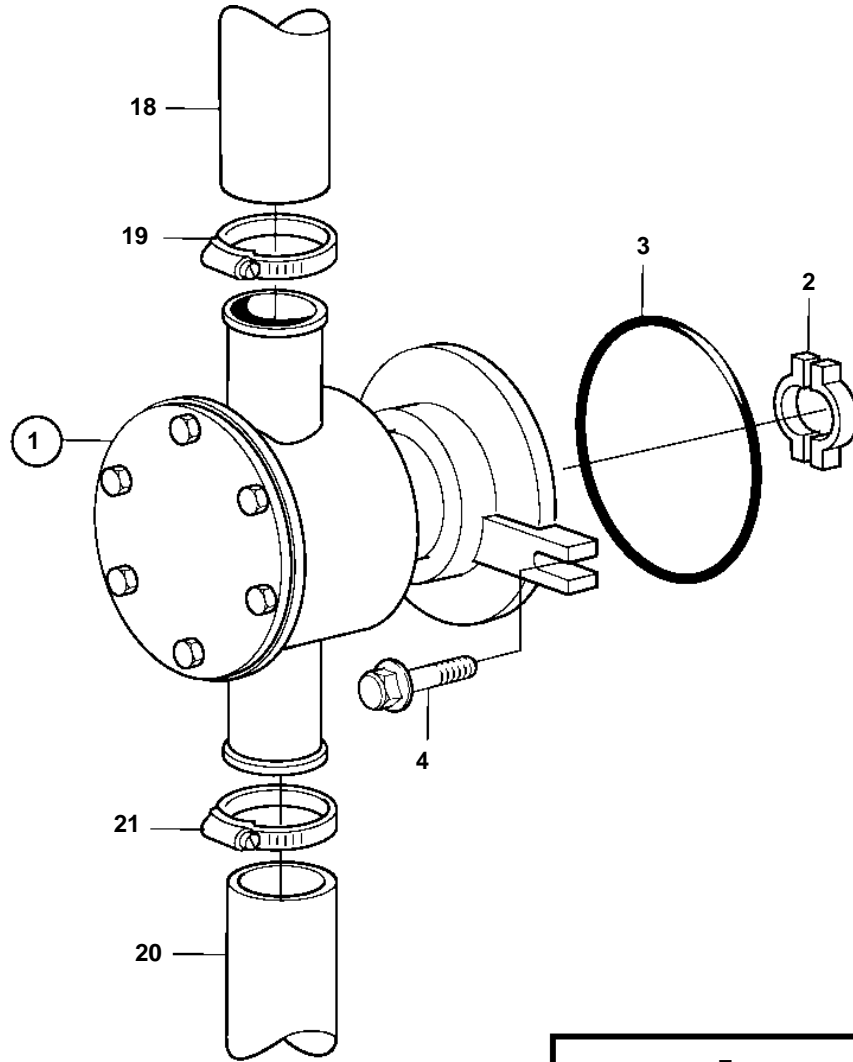

TMD31L-A, TAMD31P-A, TAMD31L-A, TAMD31M-A, TAMD31S-A

TMD31L-A, TAMD31P-A, TAMD31L-A, TAMD31M-A, TAMD31S-A

REF	PART NO.	QTY	DESCRIPTION	SEE SEC.	NOTES
1	860629	1	Sea water pump		REPL BY 3581558
				3399	
	3581558	1	Sea water pump		REPL BY 3583115
				6012	
	3583115	1	Sea water pump		
				6012	
	861198	1	Sea water pump		SOLAS, REPL BY 3581559
				2768	
	3581559	1	Sea water pump		SOLAS, REPL BY 3583145
				6013	
	3583145	1	Sea water pump		SOLAS
				6013	
2	858467	1	Companion flange		
3	968971	1	O-ring		
4	946173	2	Flange screw		
5	3580758	1	Bracket		
6	843075	1	Sleeve		
7	955894	1	Washer		
8	945444	1	Flange screw		
9	961669	1	Hose clamp		
10	834974	1	Clamp		
11	861387	1	Bracket		
12	947760	1	Flange screw		
13	948746	1	Flange screw		
14	955893	1	Washer		
15	952640	1	Clamp		
16	846780	1	Bracket		
17	965181	1	Screw		
18	860997	1	Hose		Sea water pump-oil cooler.
19	943476	1	Hose clamp		
20	861737	1	Hose		Reverse gear-sea water pump.
21	961669	2	Hose clamp		
22	946544	1	Flange screw		
23	965558	1	Bracket		
24	952640	1	Clamp		
25	955893	1	Washer		
26	949278	1	Lock nut		
27	947760	1	Flange screw		