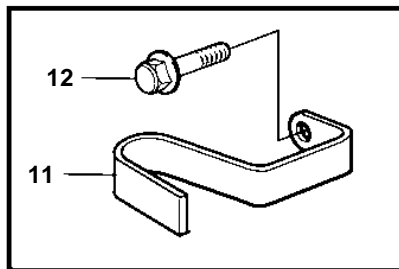

TMD31L-A, TAMD31P-A, TAMD31L-A, TAMD31M-A, TAMD31S-A

TMD31L-A, TAMD31P-A, TAMD31L-A, TAMD31M-A, TAMD31S-A

REF	PART NO.	QTY	DESCRIPTION	SEE SEC.	NOTES
1	860629	1	Sea water pump		REPL BY 3581558
				3399	
	3581558	1	Sea water pump		REPL BY 3583115
				6012	
	3583115	1	Sea water pump		
				6012	
	861198	1	Sea water pump		SOLAS, REPL BY 3581559
				2768	
	3581559	1	Sea water pump		SOLAS, REPL BY 3583145
				6013	
	3583145	1	Sea water pump		SOLAS
				6013	
2	858467	1	Companion flange		
3	968971	1	O-ring		
4	946173	2	Flange screw		
5	3580758	1	Bracket		
6	843075	1	Sleeve		
7	955894	1	Washer		
8	945444	1	Flange screw		
9	961669	1	Hose clamp		
10	834974	1	Clamp		
11	861387	1	Bracket		
12	947760	1	Flange screw		
13	948746	1	Flange screw		
14	955893	1	Washer		
15	952640	1	Clamp		
16	846780	1	Bracket		
17	965181	1	Screw		
18	860997	1	Hose		Sea water pump-oil cooler.
19	943476	1	Hose clamp		
20	861737	1	Hose		Reverse gear-sea water pump.
21	961669	2	Hose clamp		
22	946544	1	Flange screw		
23	965558	1	Bracket		
24	952640	1	Clamp		
25	955893	1	Washer		
26	949278	1	Lock nut		
27	947760	1	Flange screw		