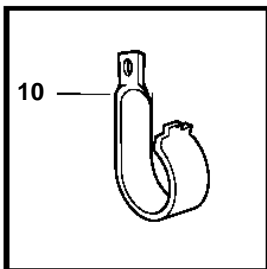

TMD31L-A, TAMD31P-A, TAMD31L-A, TAMD31M-A, TAMD31S-A

TMD31L-A, TAMD31P-A, TAMD31L-A, TAMD31M-A, TAMD31S-A

REF	PART NO.	QTY	DESCRIPTION	SEE SEC.	NOTES
1	860629	1	Sea water pump		REPL BY 3581558
				3399	
	3581558	1	Sea water pump		REPL BY 3583115
				6012	
	3583115	1	Sea water pump		
				6012	
	861198	1	Sea water pump		SOLAS, REPL BY 3581559
				2768	
	3581559	1	Sea water pump		SOLAS, REPL BY 3583145
				6013	
	3583145	1	Sea water pump		SOLAS
				6013	
2	858467	1	Companion flange		
3	968971	1	O-ring		
4	946173	2	Flange screw		
5	3580758	1	Bracket		
6	843075	1	Sleeve		
7	955894	1	Washer		
8	945444	1	Flange screw		
9	961669	1	Hose clamp		
10	834974	1	Clamp		
11	861387	1	Bracket		
12	947760	1	Flange screw		
13	948746	1	Flange screw		
14	955893	1	Washer		
15	952640	1	Clamp		
16	846780	1	Bracket		
17	965181	1	Screw		
18	860997	1	Hose		Sea water pump-oil cooler.
19	943476	1	Hose clamp		
20	861737	1	Hose		Reverse gear-sea water pump.
21	961669	2	Hose clamp		
22	946544	1	Flange screw		
23	965558	1	Bracket		
24	952640	1	Clamp		
25	955893	1	Washer		
26	949278	1	Lock nut		
27	947760	1	Flange screw		