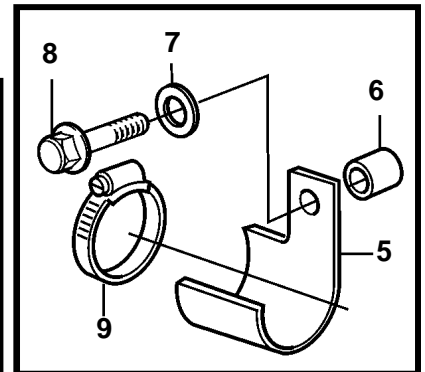

AD31P-A, AD31L-A

23078

## AD31P-A, AD31L-A

REF	PART NO.	QTY	DESCRIPTION	SEE SEC.	NOTES
1	860629	1	Sea water pump		REPL BY 3581558
				3399	
	3581558	1	Sea water pump		REPL BY 3583115
				6012	
	3583115	1	Sea water pump		
				6012	
2	858467	1	Companion flange		
3	968971	1	O-ring		
4	946173	2	Flange screw		
5	3580758	1	Bracket		
6	843075	1	Sleeve		
7	955894	1	Washer		
8	945444	1	Flange screw		
9	961669	1	Hose clamp		
10	834974	1	Clamp		
11	861387	1	Bracket		
12	947760	1	Flange screw		
13	948746	1	Flange screw		
14	955893	1	Washer		
15	952640	1	Clamp		
16	846780	1	Bracket		
17	965181	1	Screw		
18	860997	1	Hose		Sea water pump-oil cooler.
19	943476	1	Hose clamp		
20	861737	1	Hose		Intake-sea water pump.
21	961669	2	Hose clamp		