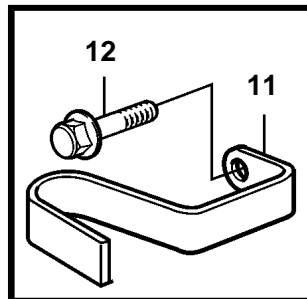

AD31P-A, AD31L-A

23078

AD31P-A, AD31L-A

REF	PART NO.	QTY	DESCRIPTION	SEE SEC.	NOTES
1	860629	1	Sea water pump		REPL BY 3581558
				3399	
	3581558	1	Sea water pump		REPL BY 3583115
				6012	
	3583115	1	Sea water pump		
				6012	
2	858467	1	Companion flange		
3	968971	1	O-ring		
4	946173	2	Flange screw		
5	3580758	1	Bracket		
6	843075	1	Sleeve		
7	955894	1	Washer		
8	945444	1	Flange screw		
9	961669	1	Hose clamp		
10	834974	1	Clamp		
11	861387	1	Bracket		
12	947760	1	Flange screw		
13	948746	1	Flange screw		
14	955893	1	Washer		
15	952640	1	Clamp		
16	846780	1	Bracket		
17	965181	1	Screw		
18	860997	1	Hose		Sea water pump-oil cooler.
19	943476	1	Hose clamp		
20	861737	1	Hose		Intake-sea water pump.
21	961669	2	Hose clamp