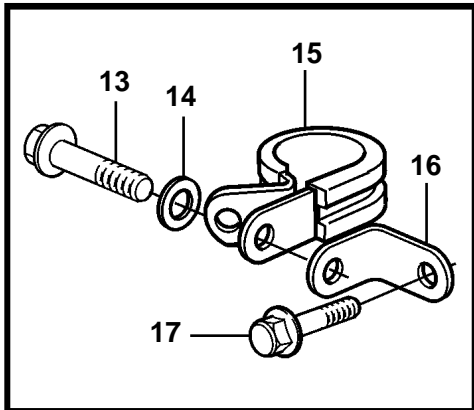

AD31P-A, AD31L-A

23078

## AD31P-A, AD31L-A

REF	PART NO.	QTY	DESCRIPTION	SEE SEC.	NOTES
1	860629	1	Sea water pump		REPL BY 3581558
				3399	
	3581558	1	Sea water pump		REPL BY 3583115
				6012	
	3583115	1	Sea water pump		
				6012	
2	858467	1	Companion flange		
3	968971	1	O-ring		
4	946173	2	Flange screw		
5	3580758	1	Bracket		
6	843075	1	Sleeve		
7	955894	1	Washer		
8	945444	1	Flange screw		
9	961669	1	Hose clamp		
10	834974	1	Clamp		
11	861387	1	Bracket		
12	947760	1	Flange screw		
13	948746	1	Flange screw		
14	955893	1	Washer		
15	952640	1	Clamp		
16	846780	1	Bracket		
17	965181	1	Screw		
18	860997	1	Hose		Sea water pump-oil cooler.
19	943476	1	Hose clamp		
20	861737	1	Hose		Intake-sea water pump.
21	961669	2	Hose clamp		