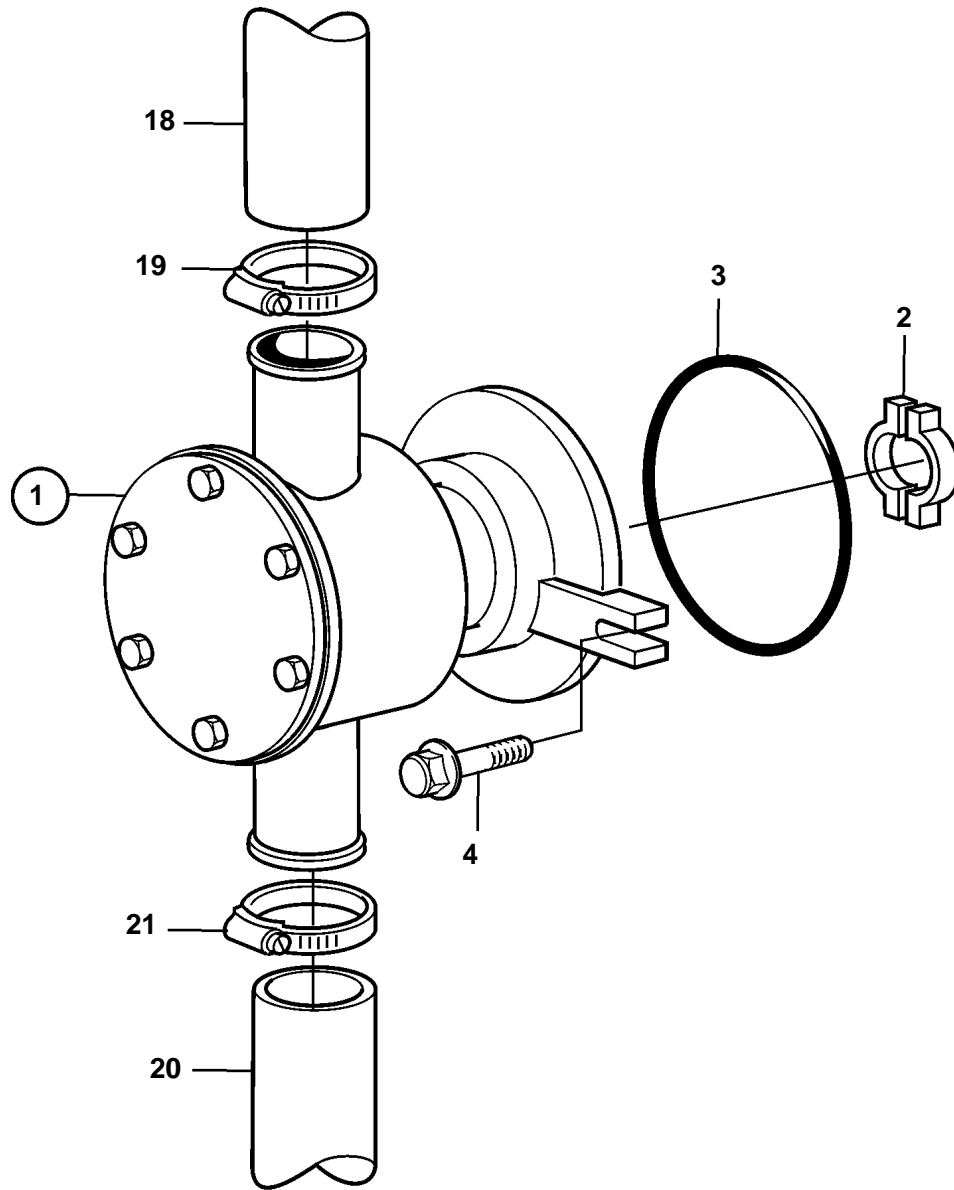

AD31P-A, AD31L-A

23078

## AD31P-A, AD31L-A

REF	PART NO.	QTY	DESCRIPTION	SEE SEC.	NOTES
1	860629	1	Sea water pump		REPL BY 3581558
				3399	
	3581558	1	Sea water pump		REPL BY 3583115
				6012	
	3583115	1	Sea water pump		
				6012	
2	858467	1	Companion flange		
3	968971	1	O-ring		
4	946173	2	Flange screw		
5	3580758	1	Bracket		
6	843075	1	Sleeve		
7	955894	1	Washer		
8	945444	1	Flange screw		
9	961669	1	Hose clamp		
10	834974	1	Clamp		
11	861387	1	Bracket		
12	947760	1	Flange screw		
13	948746	1	Flange screw		
14	955893	1	Washer		
15	952640	1	Clamp		
16	846780	1	Bracket		
17	965181	1	Screw		
18	860997	1	Hose		Sea water pump-oil cooler.
19	943476	1	Hose clamp		
20	861737	1	Hose		Intake-sea water pump.
21	961669	2	Hose clamp		