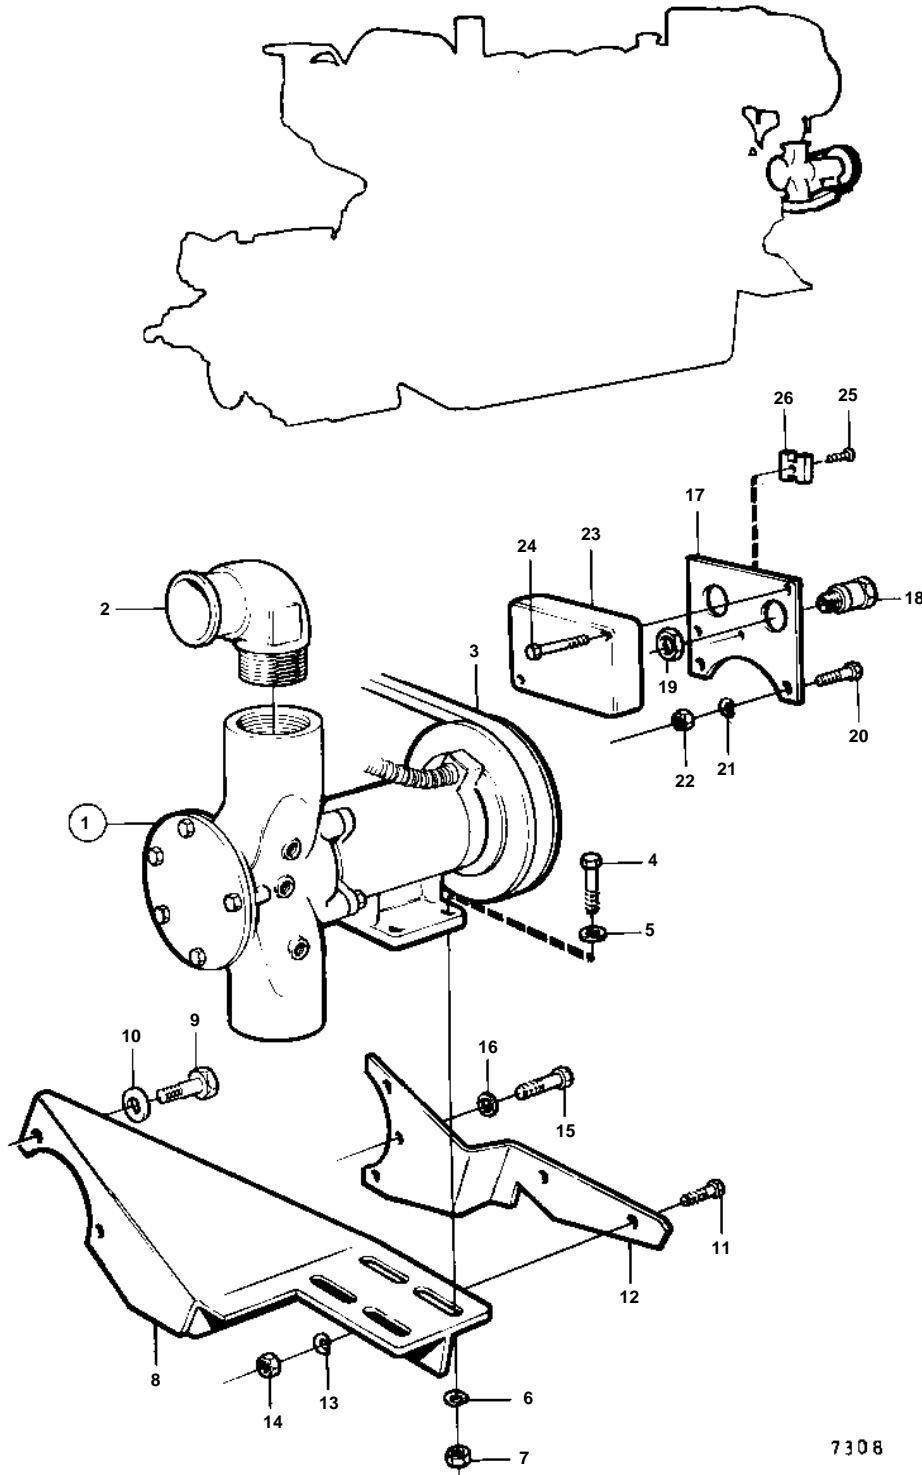

TMD122A, TAMD122A, TAMD122P-A, TAMD122P-B, TAMD122P-C

7308

TMD122A, TAMD122A, TAMD122P-A, TAMD122P-B, TAMD122P-C

REF	PART NO.	QTY	DESCRIPTION	SEE SEC.	NOTES
1	846105	1	Water pump		2
				1014	
2	813644	1	Hose attachment		
3	846361	1	V-belt		
4	955535	4	Screw		
5	976945	4	Washer		(960148)
6	942336	4	Spring washer		
7	955827	4	Nut		
8	846231	1	Bracket		
9	955577	2	Screw		
10	941911	2	Spring washer		
11	955535	3	Screw		
12	846232	1	Bracket		
13	942336	3	Spring washer		
14	955827	3	Nut		
15	955535	3	Screw		
16	940097	3	Washer		
17		1	Bracket		
18	881192	1	Cable union		
	822327	1	Cable union		
19	880243	2	Nut		
20	955525	2	Screw		
21	941905	2	Spring washer		
22	955780	2	Nut		
23	837392	1	Cover		
24	956301	2	Screw		
25		1	Screw		M3x16mm
26	926219	1	Coupling piece		