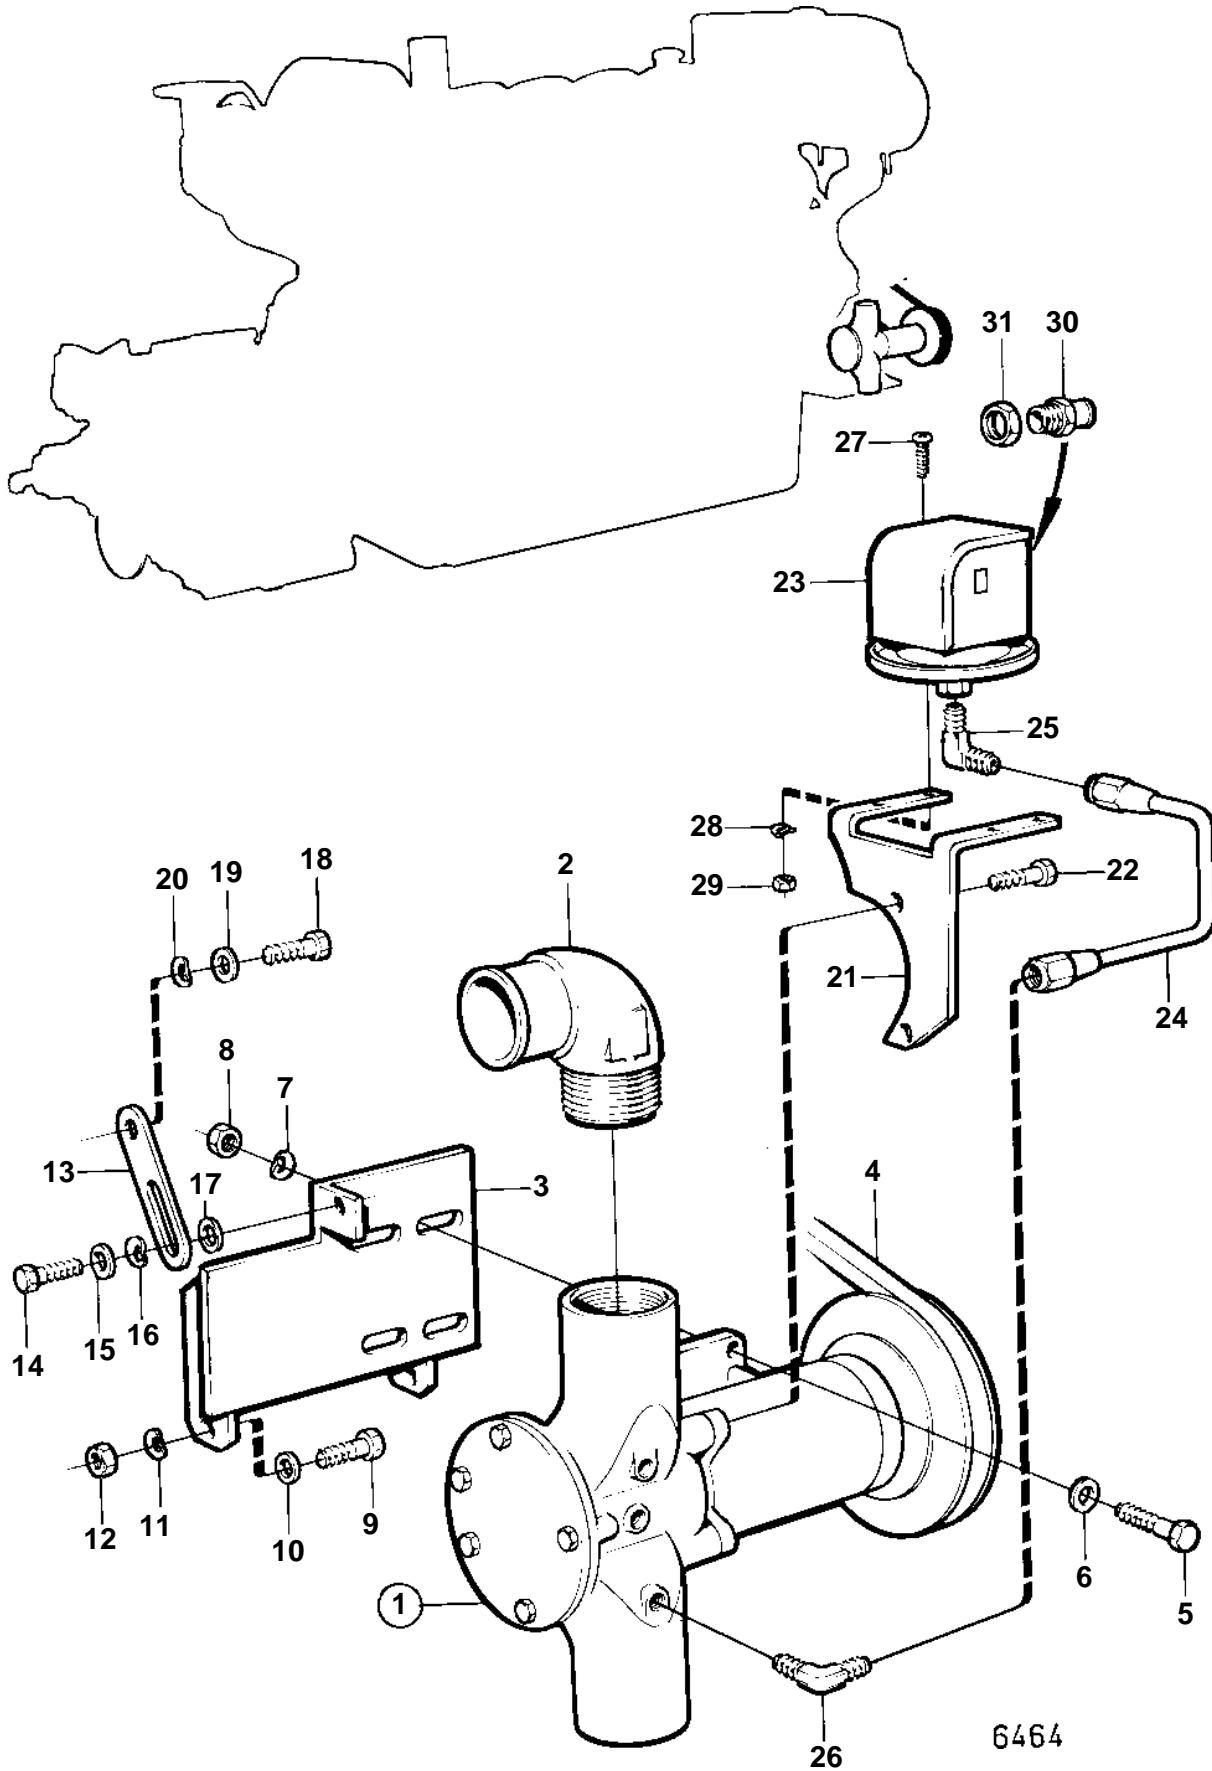

TMD122A, TAMD122A, TAMD122P-A, TAMD122P-B, TAMD122P-C

6464

TMD122A, TAMD122A, TAMD122P-A, TAMD122P-B, TAMD122P-C

REF	PART NO.	QTY	DESCRIPTION	SEE SEC.	NOTES
1	846105	1	Water pump		2
				1014	
2	813644	2	Hose attachment		
3	846230	1	Bracket		
4	809176	1	V-belt		
5	940162	4	Screw		
6	976945	4	Washer		(960148)
7	942336	4	Spring washer		
8	955827	4	Nut		
9	955563	2	Screw		
10	955898	2	Washer		
11	940280	2	Spring washer		
12	940176	2	Nut		
13	809307	1	Tensioner		
14	940135	1	Screw		
15	955894	1	Washer		
16	941907	1	Spring washer		
17	976944	1	Washer		(966674)
18	940116	1	Screw		
19	955896	1	Washer		
20	941909	1	Spring washer		
21	846218	1	Bracket		
22	955525	2	Screw		
23	1144047	1	Switch		
24	846253	1	Tube		
25	944155	1	Nipple		
26	954343	1	Elbow nipple		
27		4	Screw		
28	941904	4	Spring washer		
29	940119	4	Nut		
30	822327	1	Cable union		
	881192	1	Cable union		
31	880243	2	Nut		