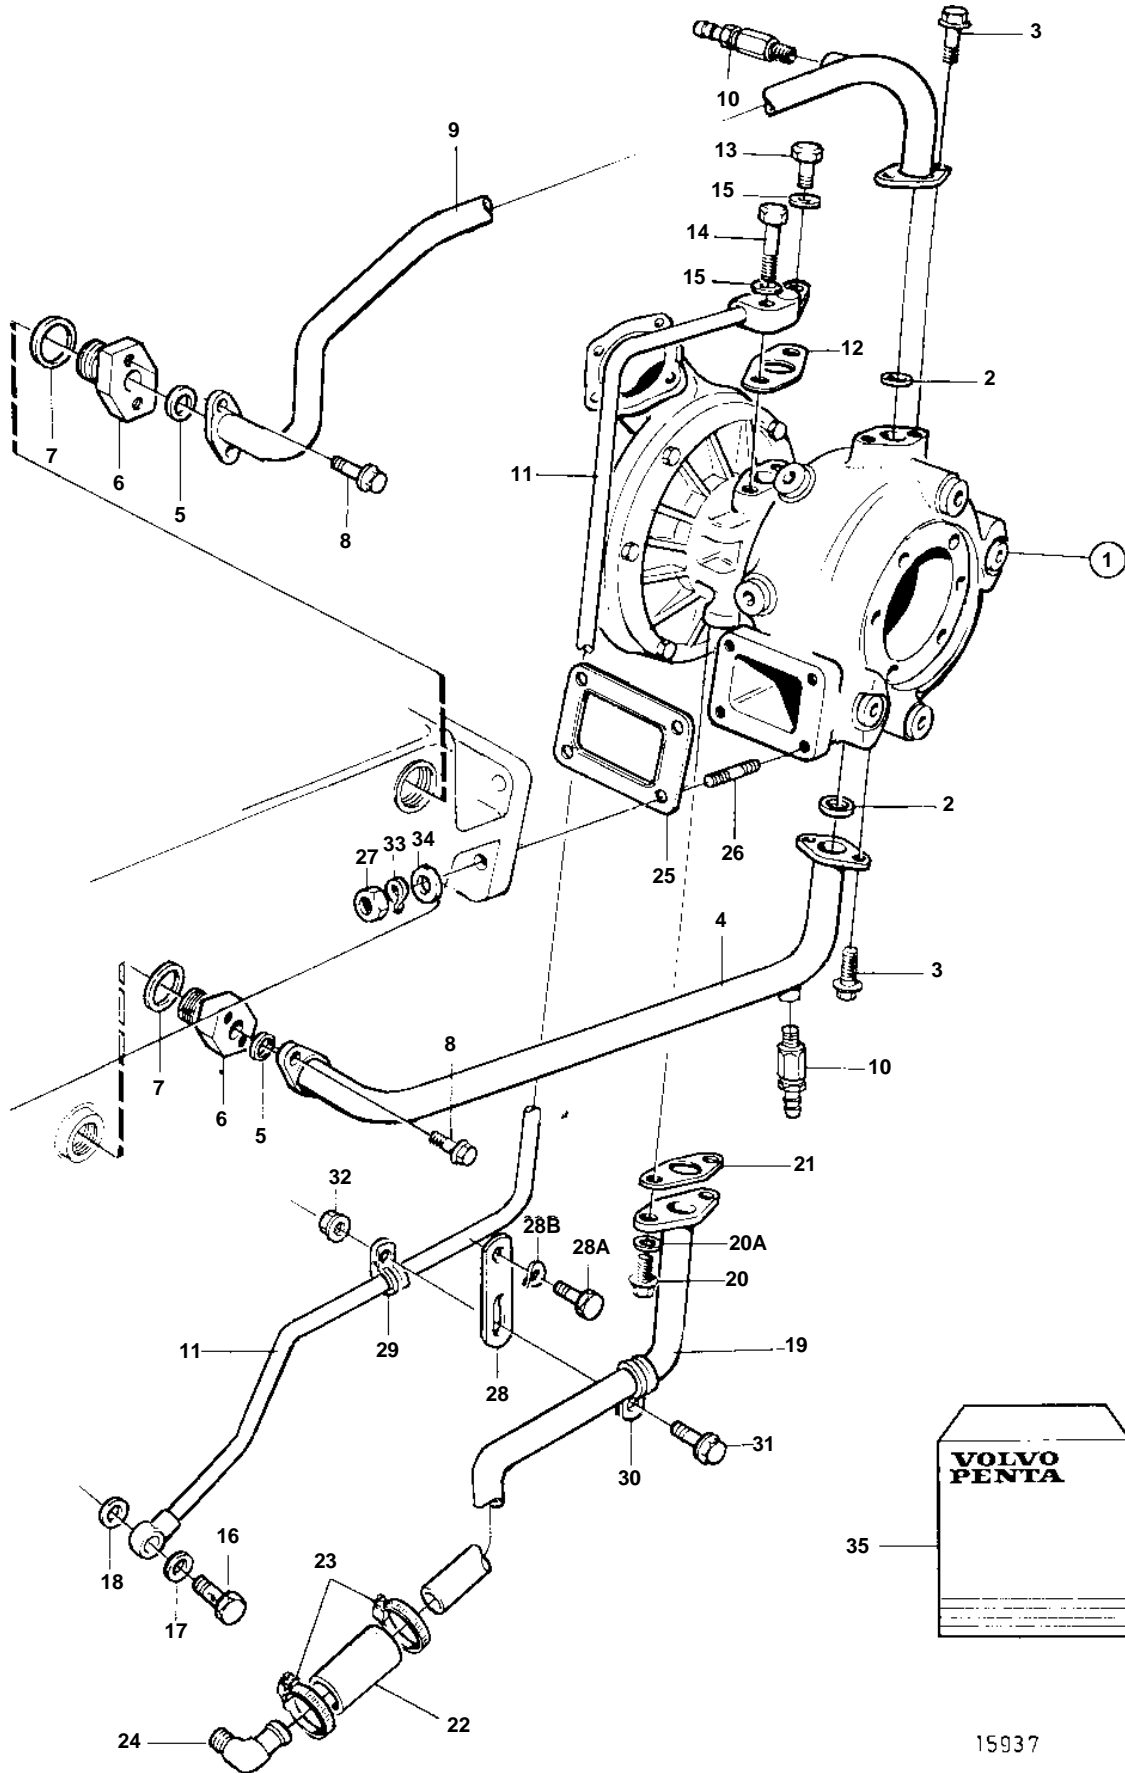

TAMD122P-A, TAMD122P-B, TAMD122P-C

15937

TAMD122P-A, TAMD122P-B, TAMD122P-C

REF	PART NO.	QTY	DESCRIPTION	SEE SEC.	NOTES
1	3827144	1	Turbo		
	3802101	1	Turbocharger, exch		Exchange unit
				3082	
2	862637	2	Gasket		
3	946440	4	Flange screw		
4	866916	1	Coolant pipe		
5	842913	2	Sealing ring		
6	847492	2	Nipple		
7	190957	2	Gasket		
8	946544	4	Flange screw		
9	866917	1	Coolant pipe		
10	949918	2	Drain cock		
11	866918	1	Oil feed pipe		
12	420641	1	Gasket		
13	970947	1	Screw		L=25mm
14	970948	1	Screw		L=30mm
15	942336	2	Spring washer		
16	942007	1	Hollow screw		
17	11998	1	Gasket		
18	942703	1	Gasket		
19	866919	1	Oil return pipe		
20	946329	2	Flange screw		(973083)
20A	942336	2	Spring washer		
21	1543360	1	Gasket		
22	466328	1	Rubber hose		
23	943474	2	Hose clamp		
24	479959	1	Elbow nipple		
25	470939	1	Gasket		
26	479972	4	Stud		
27	940183	4	Nut		
28	843711	1	Bracket		
28A	955588	1	Screw		
28B	941912	1	Spring washer		
29	952627	1	Clamp		
30	952632	1	Clamp		
31	947542	1	Screw		
32	945407	1	Flange nut		
33	942336	4	Spring washer		
34	940097	4	Washer		
35	3826014	1	Repair kit		SEE GROUP 99
	876798	1	Gasket kit, turbo connect.		SEE GROUP 99