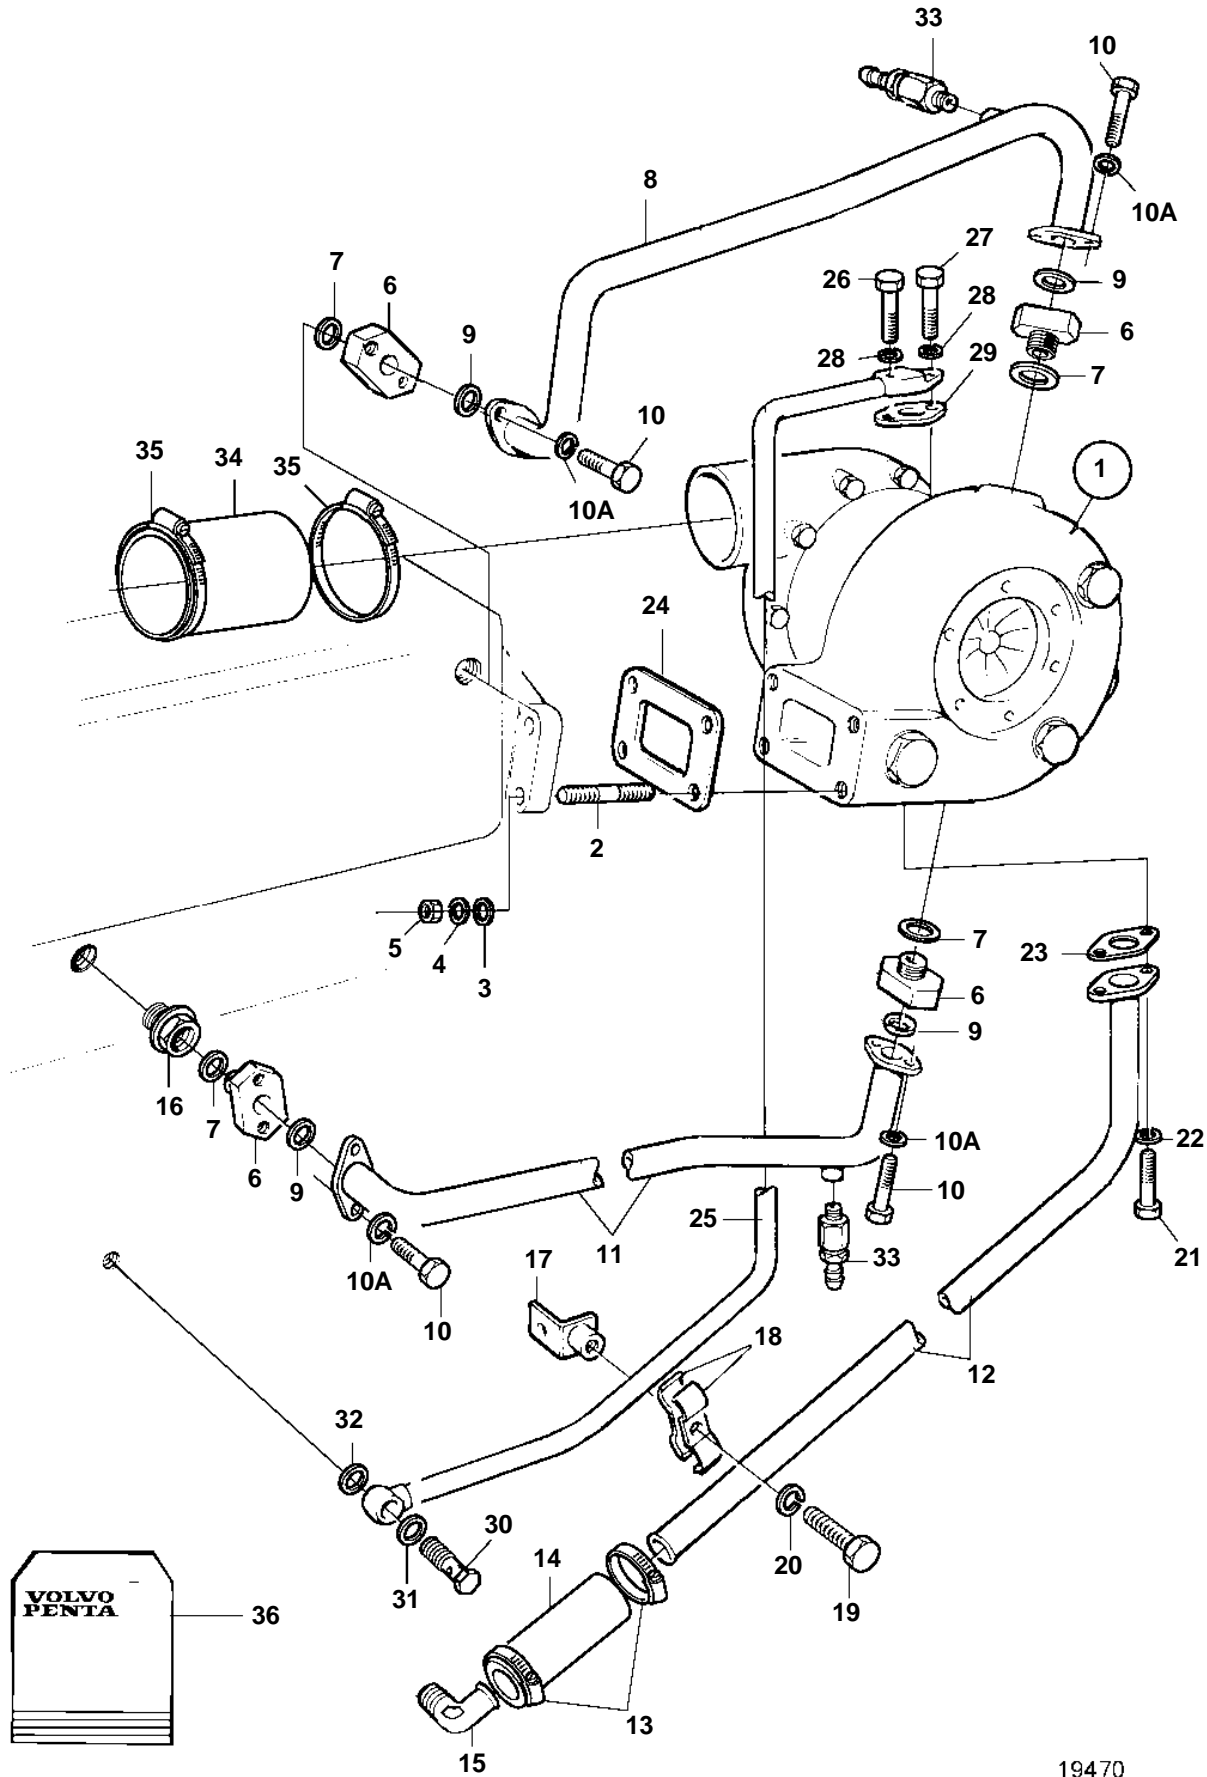

TAMD122A

TAMD122A

REF	PART NO.	QTY	DESCRIPTION	SEE SEC.	NOTES
1	846241	1	Turbo		
	3802018	1	Turbocharger, exch		Exchange unit
				2444	
2	945851	4	Stud		
3	940097	4	Washer		
4	942336	4	Spring washer		
5	191894	4	Nut		
6	847492	4	Nipple		
7	190957	4	Gasket		
8	848142	1	Tube		
9	831622	4	Gasket		
10	955271	8	Screw		
10A	941906	8	Spring washer		
11	848141	1	Tube		
12	822572	1	Tube		
13	466328	1	Rubber hose		
14	943474	2	Hose clamp		
15	479959	1	Elbow nipple		
16	823369	1	Plug		
17	822625	1	Bracket		
18	820851	2	Clamp		
19	955512	1	Screw		
20	941906	1	Spring washer		
21	940115	2	Screw		
22	942336	2	Spring washer		
23	1543360	1	Gasket		
24	470939	1	Gasket		
25	822571	1	Tube		
26	956585	1	Screw		L=32mm
27	956584	1	Screw		L=25mm
28	942336	2	Spring washer		
29	420641	1	Gasket		
30	942007	1	Hollow screw		
31	11998	1	Gasket		
32	942703	1	Gasket		
33	949918	2	Drain cock		
34	470327	1	Hose		
35	1544731	2	Hose clamp		
36	876355	1	Gasket kit		
	275946	1	Repair kit		