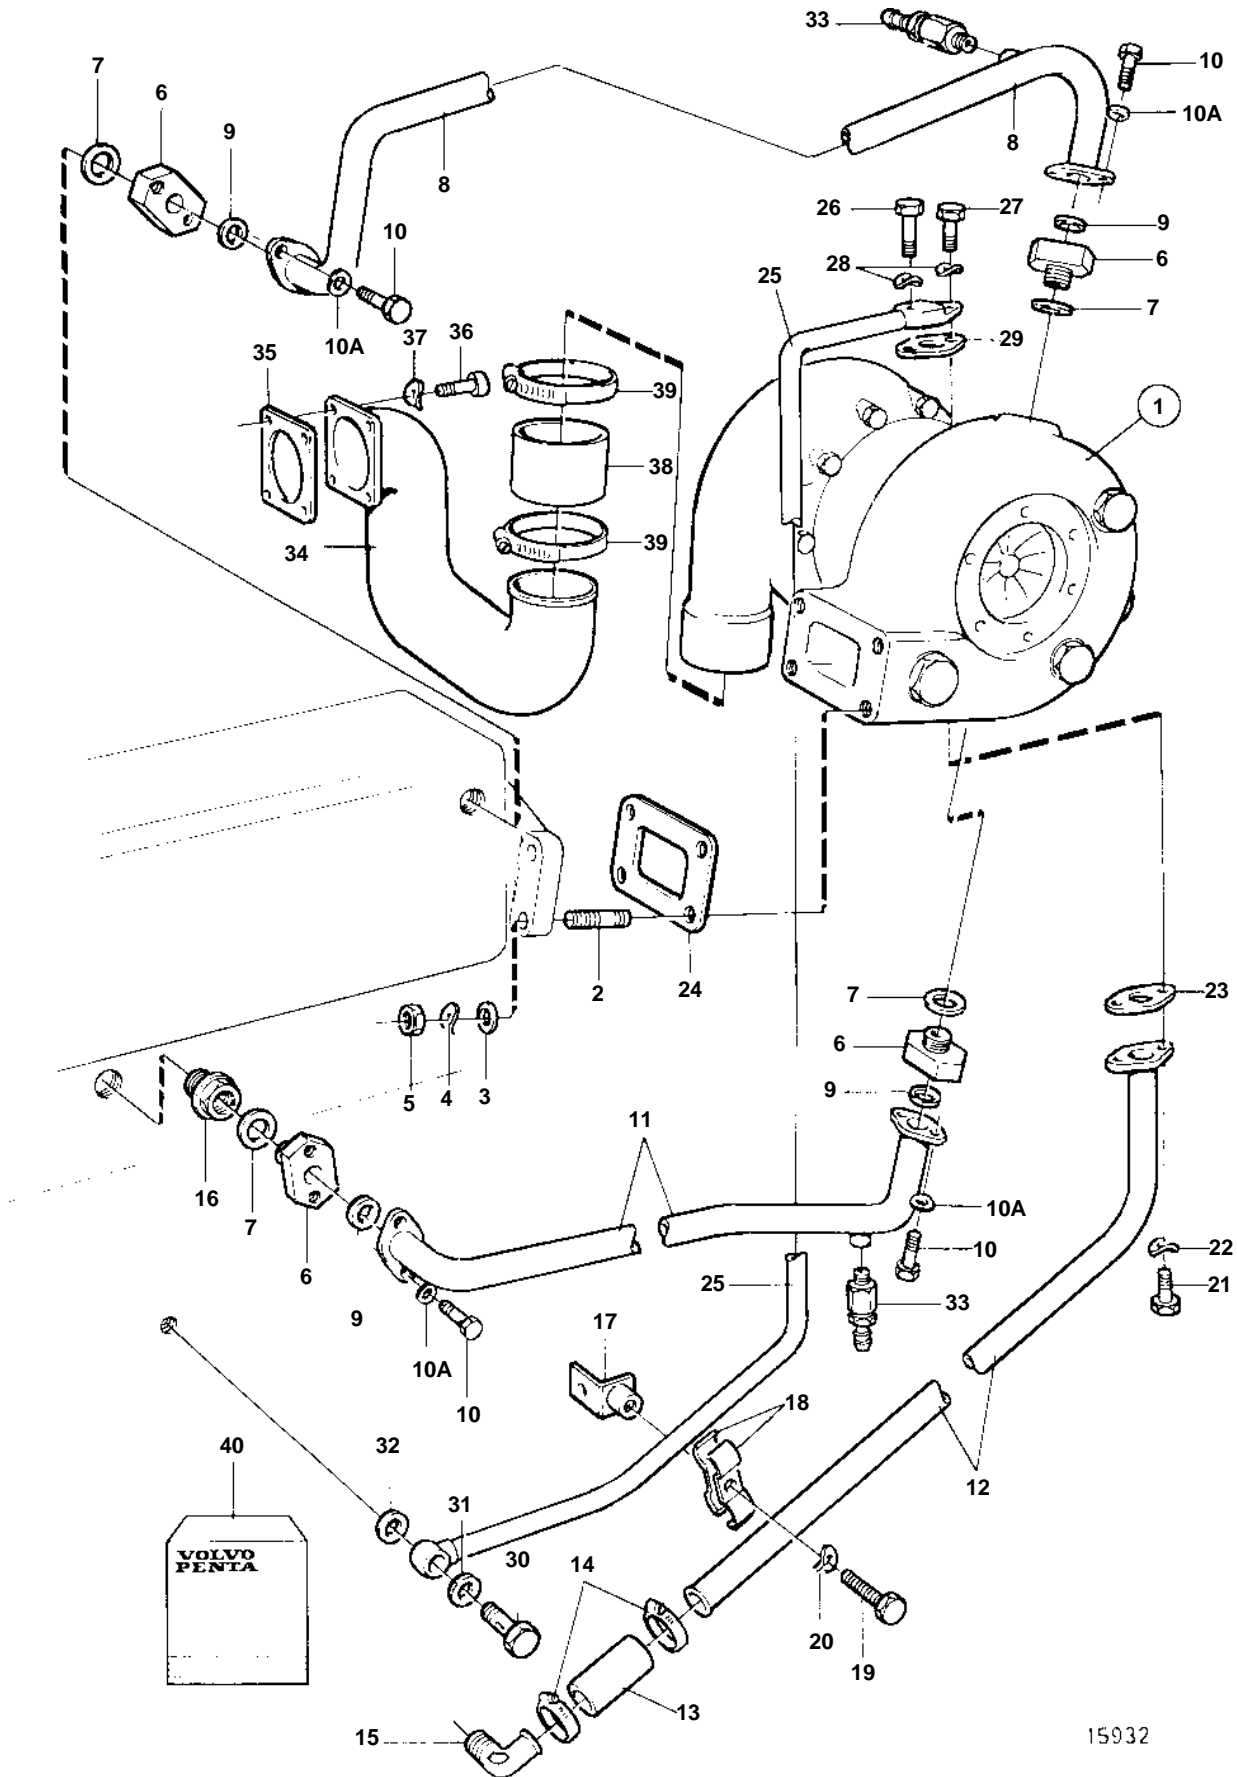

TMD122A

## TMD122A

REF	PART NO.	QTY	DESCRIPTION	SEE SEC.	NOTES
1	846241	1	Turbo		
	3802018	1	Turbocharger, exch		Exchange unit
				2444	
2	945851	4	Stud		
3	940097	4	Washer		
4	942336	4	Spring washer		
5	191894	4	Nut		
6	847492	4	Nipple		
7	190957	4	Gasket		
8	848142	1	Tube		
9	831622	4	Gasket		
10	955271	8	Screw		
10A	941906	8	Spring washer		
11	848141	1	Tube		
12	822572	1	Tube		
13	466328	1	Rubber hose		
14	943474	2	Hose clamp		
15	479959	1	Elbow nipple		(468629)
16	823369	1	Plug		
17	822625	1	Bracket		
18	820851	2	Clamp		
19	955512	1	Screw		
20	941906	1	Spring washer		
21	940115	2	Screw		
22	942336	2	Spring washer		
23	1543360	1	Gasket		
24	470939	1	Gasket		
25	822571	1	Tube		
26	956585	1	Screw		L=32mm
27	956584	1	Screw		L=25mm
28	942336	2	Spring washer		
29	420641	1	Gasket		
30	942007	1	Hollow screw		
31	11998	1	Gasket		
32	942703	1	Gasket		
33	949918	2	Drain cock		
34	823704	1	Tube		
35	424619	1	Gasket		
36	956570	4	Screw		
37	941907	4	Spring washer		
38	470327	1	Hose		
39	1544731	2	Hose clamp		
40	876355	1	Gasket kit, turbo connect.		
	275946	1	Repair kit		