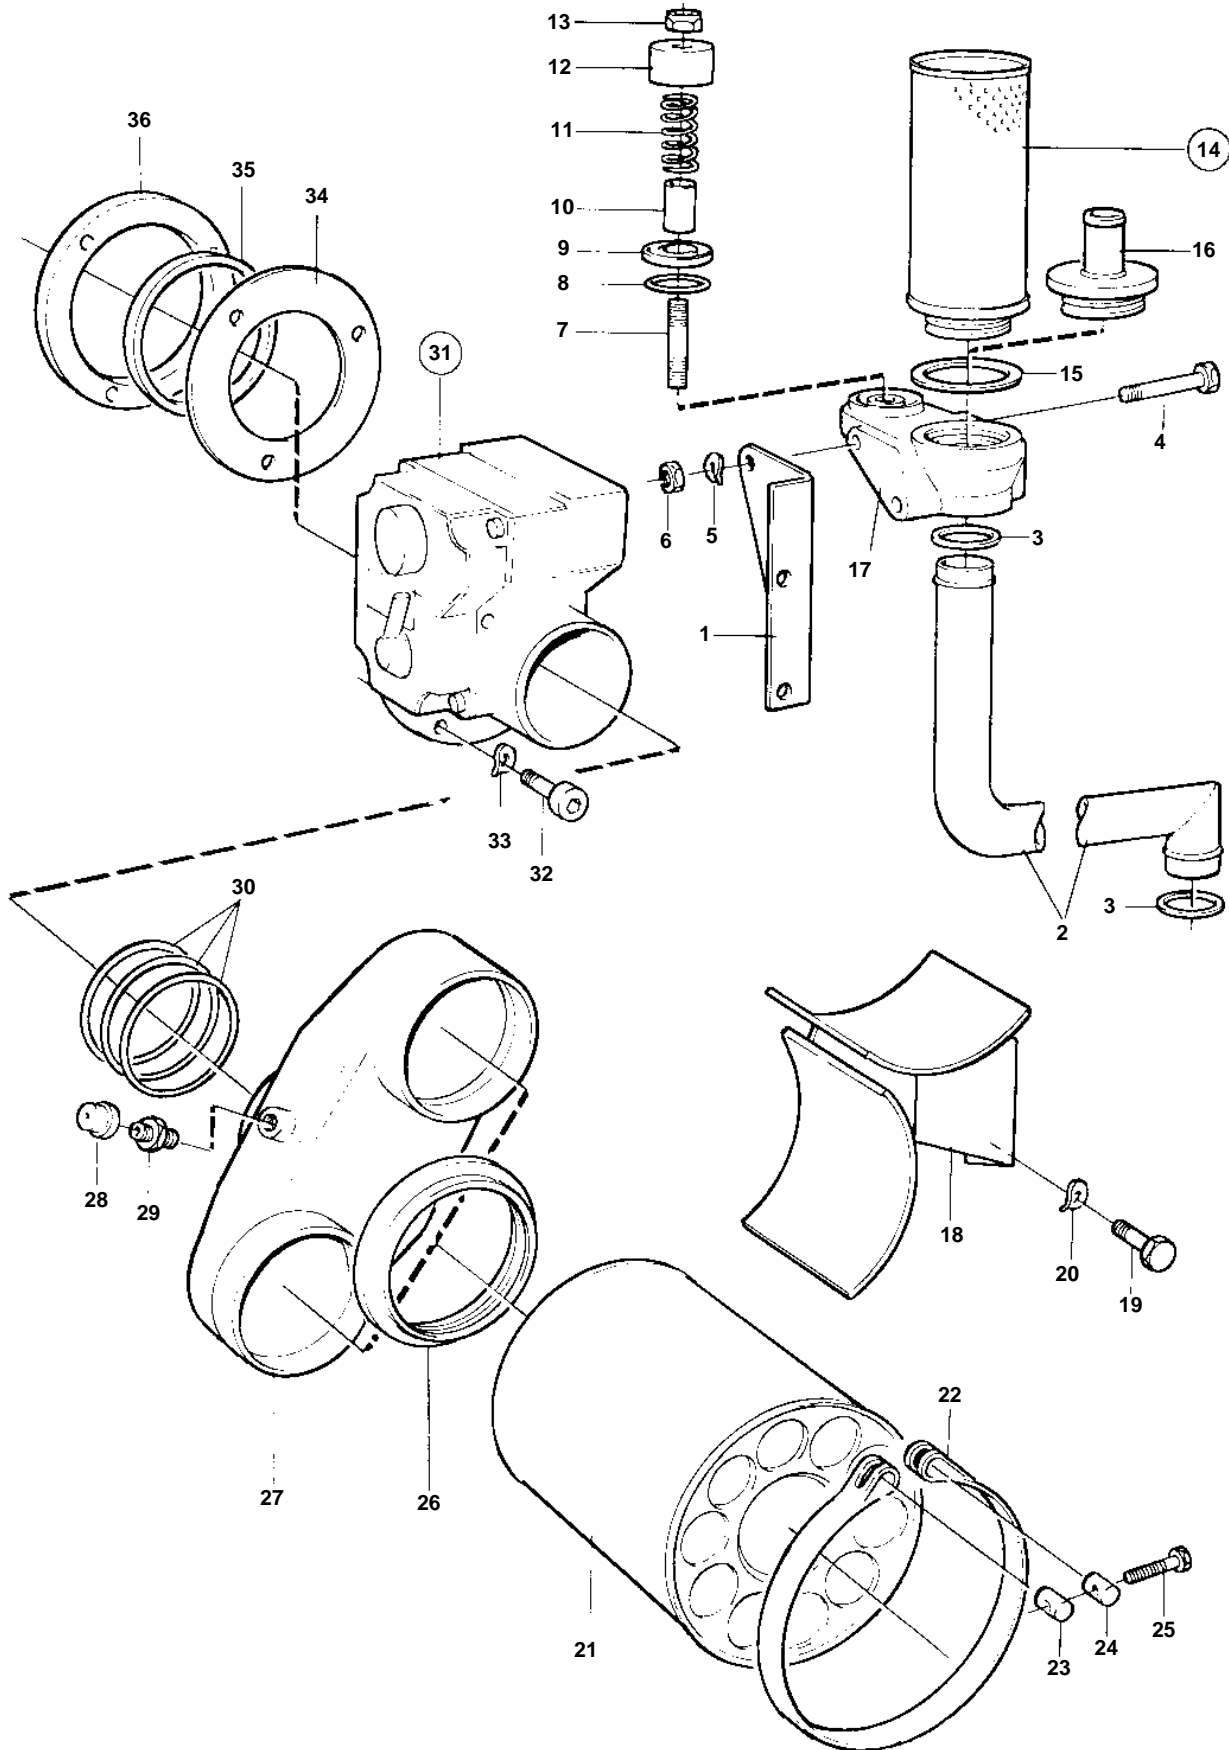

TMD122A, TAMD122A

15954

TMD122A, TAMD122A

REF	PART NO.	QTY	DESCRIPTION	SEE SEC.	NOTES
1	843366	1	Bracket		
2	843368	1	Tube		
3	421158	2	Sealing ring		
4	955529	2	Screw		
5	941907	2	Spring washer		
6	955826	2	Nut		
7	924058	1	Stud		
8	421158	1	Sealing ring		
9	842972	1	Valve disc		
10	842974	1	Spacer sleeve		
11	843301	1	Spring		
12	842975	1	Cover		
13	963105	1	Nut		
14	876069	1	Filter		
15	843449	1	Gasket		
16	845260	1	Hose attachment		
17	843356	1	Housing		
18	842850	1	Bracket		
19	955588	2	Screw		
20	941912	2	Spring washer		
21	842280	2	Air filter		
22	821028	2	Tensioning band		
23	31404	2	Pin		
24	31405	2	Pin		
25	31406	2	Screw		
26	847257	2	Seal		
27	842853	1	Connection pipe		
28	3828765	1	Pressure drop indica		(842037)
29	191095	1	Nipple		
30	925078	3	O-ring		
31		1	Emergency stop		
				1156	
32	959223	2	Screw		L=30mm
	959233	1	Screw		L=80mm
33	941907	3	Spring washer		
34	862590	1	Gasket		
35	843703	1	Clamping ring		
36	843704	1	Attaching ring		