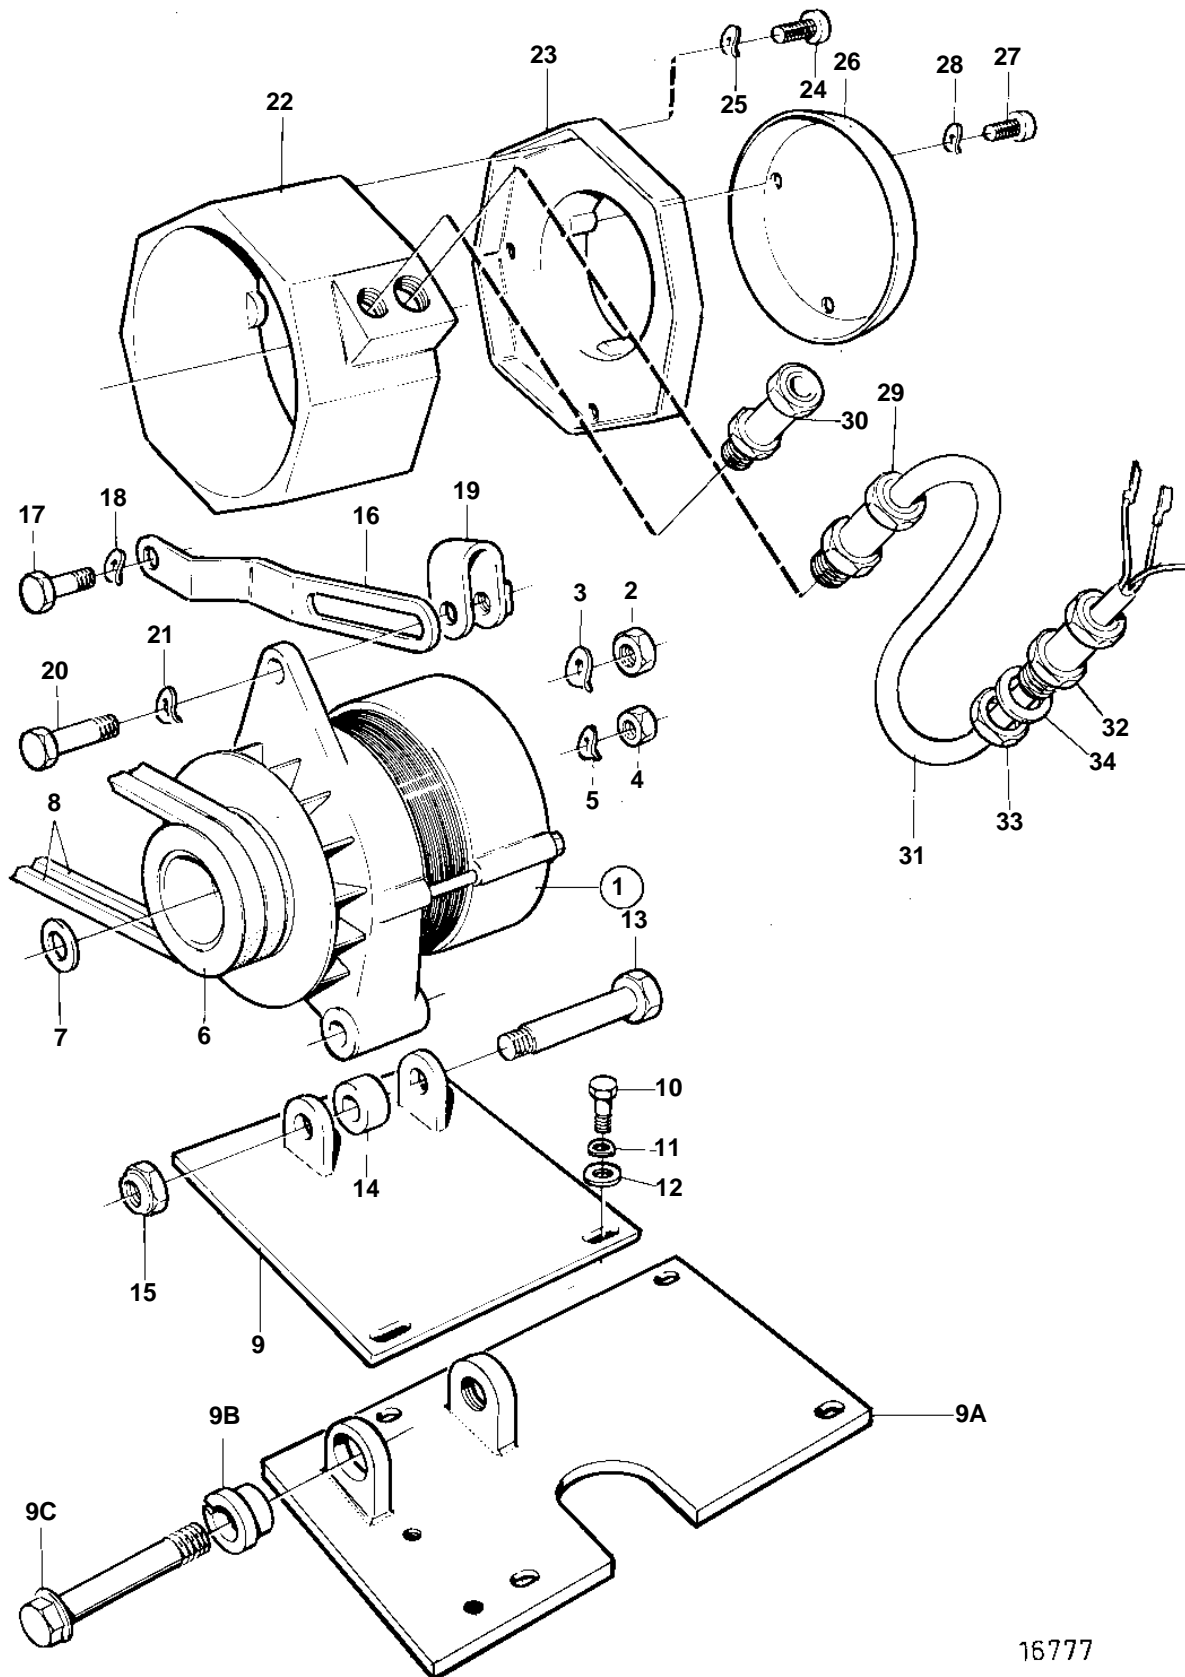

TMD122A, TAMD122A

16777

TMD122A, TAMD122A

REF	PART NO.	QTY	DESCRIPTION	SEE SEC.	NOTES
1	849563	1	Alternator		SN-1101019500/XXXXXX. 28V 55A. For 24 voltage electric system.
				1465	
	863955	1	Alternator		SN-1101038358/XXXXXX. 28V 60A. For 24 voltage electric system.
			Bulletin 45-02A	45-02A-EN	Alternator
1				1383	
	872021	1	Alternator		SN1101038359/XXXXXX-. 28V 60A. For 24 voltage electric system.
				127	
	873771	1	Alternator		(872021)
	3803443	1	Alternator,exch		Exchange unit
				127	
2	955781	1	Nut		
3	941906	1	Spring washer		
4	955780	1	Nut		
5	941905	1	Spring washer		
6	841812	1	Pulley		
7	955900	1	Washer		
8	966870	1	V-belt kit		
9	823935	1	Bracket		EARLY TYPE. Replaced by 3826075, 1 ea 1675685, 1 ea 966366.
9A	3826075	1	Bracket		LATE TYPE. When later model belt guard is installed. See group 26.
9B	1675685	1	Spacer sleeve		LATE TYPE. When later model belt guard is installed. See group 26.
9C	966366	1	Flange screw		LATE TYPE. When later model belt guard is installed. See group 26.
10	940135	4	Screw		
11	941907	4	Spring washer		
12	955894	4	Washer		
13	822580	1	Screw		
14	912151	1	Spacer ring		
15	950355	1	Nut		
16	846831	1	Tensioner		
17	955536	1	Screw		
18	942336	1	Spring washer		
19	466735	1	Tensioning eyelet		
20	955298	1	Screw		
21	941907	1	Spring washer		
22	845224	1	Housing		
23	845225	1	Cover		
24	956065	4	Screw		
25	941904	4	Spring washer		
26	845226	1	Cover		
27	956061	3	Screw		
28	941904	3	Spring washer		
29	881193	1	Cable union		
30	881191	1	Cable union		
31		1	Cable trunk	Electrical materials	1963
32	822327	1	Cable union		
33	880243	1	Nut		
34	957185	1	Gasket		