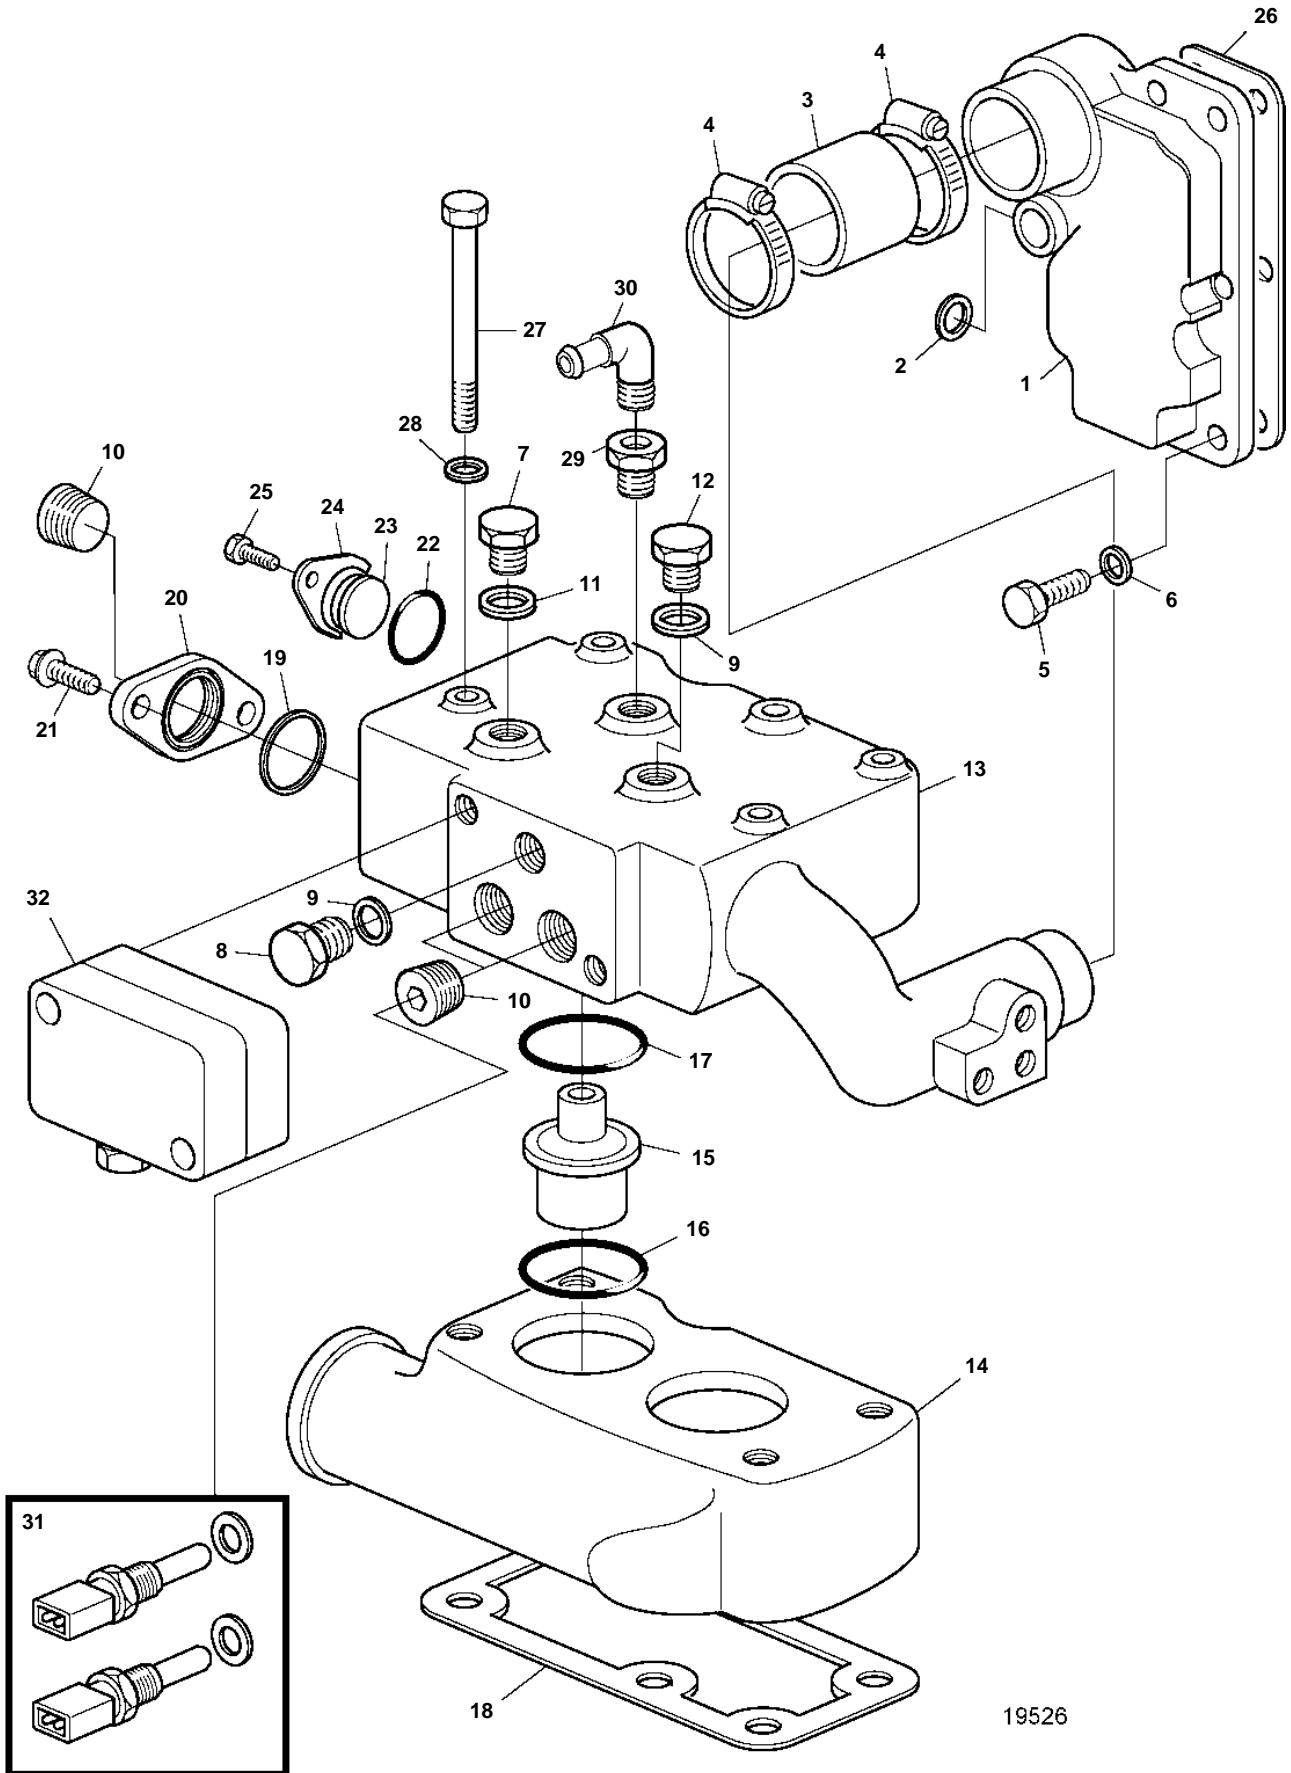

TMD122A, TAMD122A

19526

## TMD122A, TAMD122A

REF	PART NO.	QTY	DESCRIPTION	NOTES
1	822593	1	End cover	
2	822575	1	Sealing ring	
3	470464	1	Hose	
4	943480	2	Clamp	
5	940115	3	Screw	
	955535	2	Screw	
	955539	1	Screw	
6	942336	6	Spring washer	
7	960632	1	Plug	M18
8	180761	1	Plug	ALT
9	11996	X	Gasket	ALT
10	479977	X	Plug	ALT
11	11998	1	Gasket	
12	960631	1	Plug	M16
13	3827939	1	Thermostat housing	
14	470548	1	Thermostat housing	
15	8149182	2	Thermostat	82°C
	8149186	2	Thermostat	86°C. For engines in with keel cooling.
16	1544710	2	Sealing ring	
17	1544410	2	Sealing ring	
18	423352	1	Gasket	
19	469477	1	O-ring	
20	843908	1	Flange	
21	955524	2	Screw	
22	470527	1	Sealing ring	
23	3829395	1	Plug	
24	3829403	1	Brace	
25	942624	1	Screw	
26	3827398	1	Gasket	
27	959798	2	Screw	L=152mm
	959799	2	Screw	L=165mm
28	940097	4	Washer	
29	479954	1	Nipple	
30	942758	1	Nipple	
31		1	Ect sensor	SEE GROUP 30
		1	Thermo monitor	SEE GROUP 30
32		1	Protecting casingclassifiable	