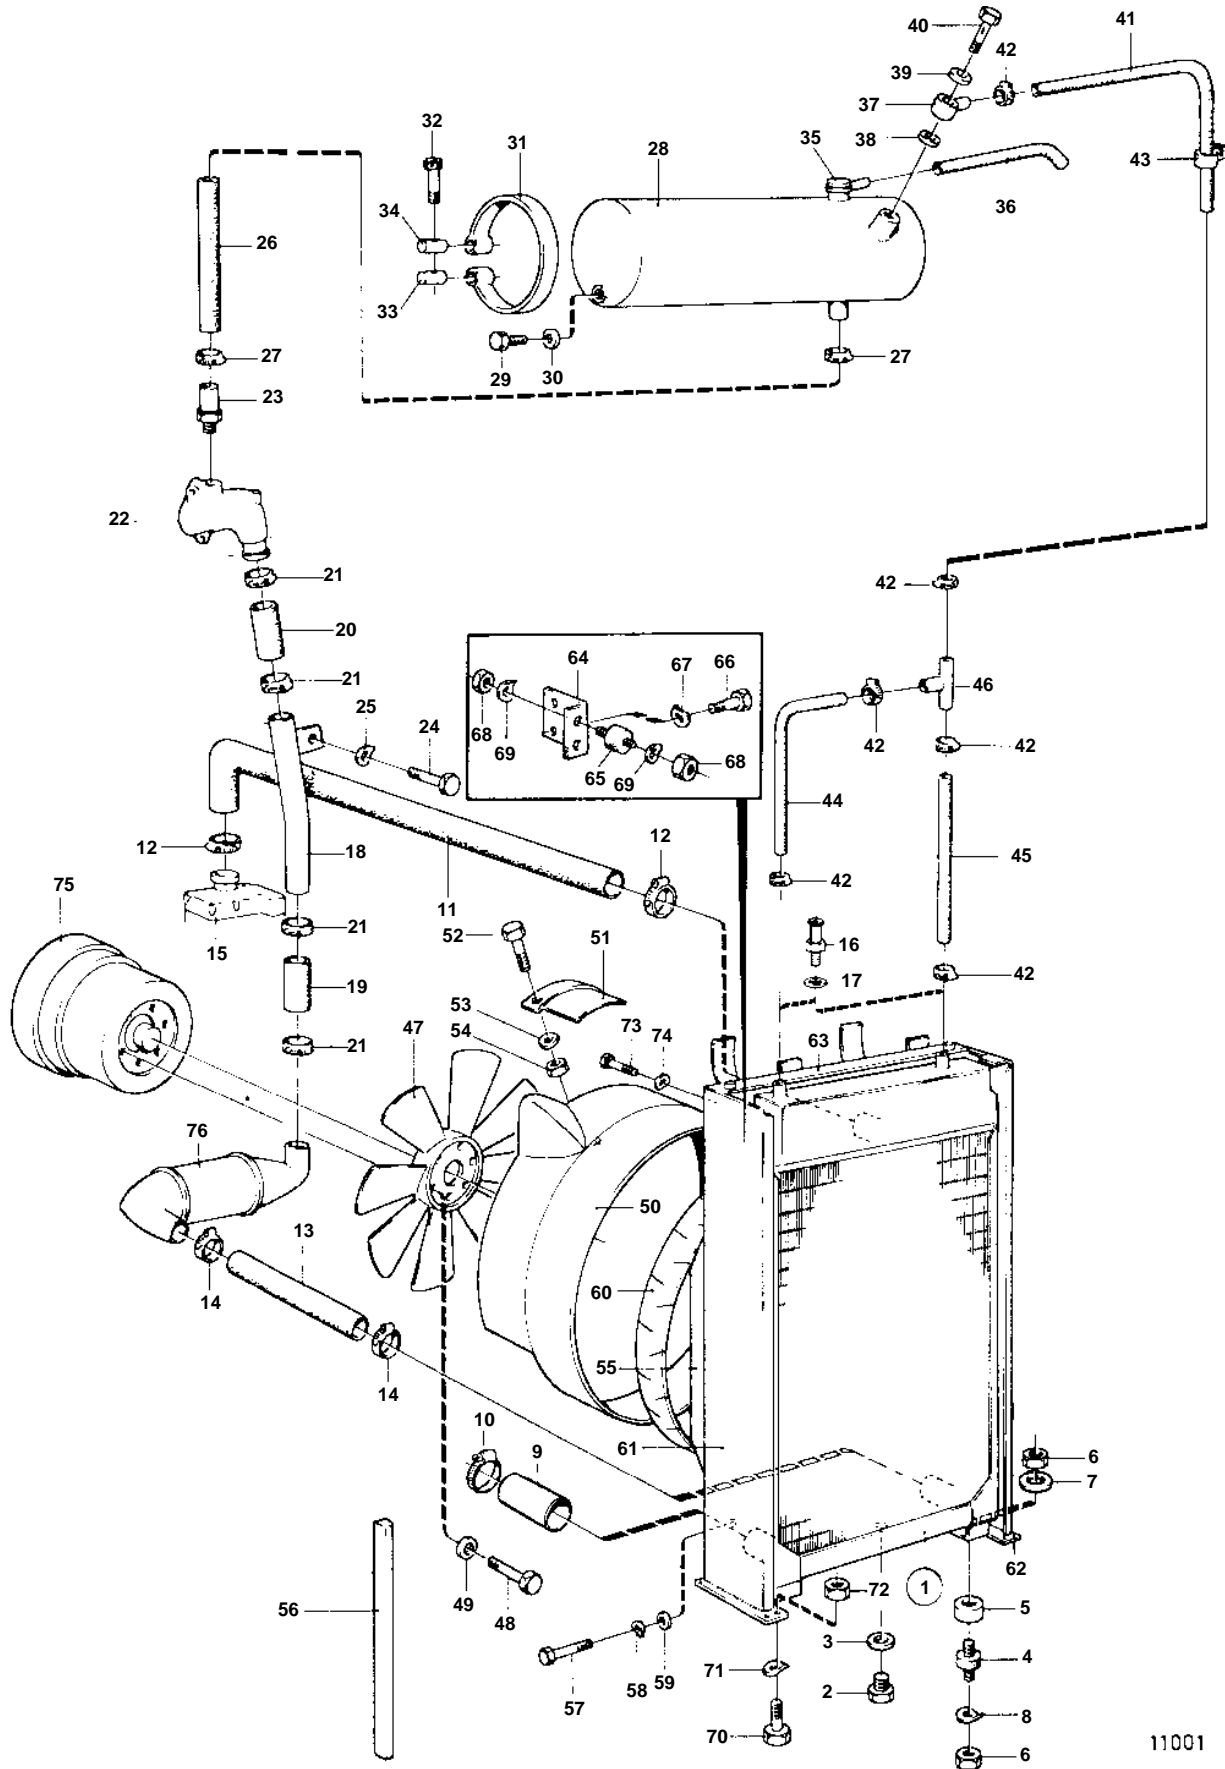

TMD122A

11001

TMD122A

REF	PART NO.	QTY	DESCRIPTION	SEE SEC.	NOTES
1	836279	1	Radiator		45CG
2	960630	1	Plug		
3	957178	1	Gasket		
4	849170	2	Rubber cushion		(833720)
5	807228	2	Sleeve		
6	955850	4	Nut		
7	955898	2	Washer		
8	940280	4	Spring washer		
9	824474	1	Connector		
10	943480	1	Clamp		
11	836106	1	Hose		
12	943480	2	Clamp		
13		1	Hose		L=300mm
14	943480	2	Clamp		
15		1	Water pump	2259	
16		2	Nipple		
17	957177	2	Gasket		
18	820639	1	Tube		
19	952980	X	Rubber hose		L=130mm
20	952980	X	Rubber hose		L=130mm
21	943480	4	Clamp		
22	423137	1	Riser		
23	941845	1	Nipple		
24	955536	1	Screw		
25	942336	1	Spring washer		
26	944386	X	Hose		L=1000mm
27	943475	2	Hose clamp		
28	836199	1	Tank		
29	947660	1	Plug		
30	957175	1	Gasket		
31	339958	2	Tensioning band		
32	31406	2	Screw		
33	31404	2	Pin		
34	31405	2	Pin		
35	866095	1	Pressure cap		(350578)
36	192618	X	Hose		L=2000mm
37	836267	1	Banjo nipple		
38	957178	1	Gasket		
39	957177	1	Gasket		
40	944153	1	Hollow screw		
41	943366	X	Hose		L=620mm
42	943470	6	Hose clamp		
43	18387	2	Clamp		
44	943366	X	Hose		L=620mm
45	943366	X	Hose		L=620mm
46	419446	1	T-pipe		
47		1	Fan		D=720mm. Suction type.
	836045	1	Fan		D=720mm. Suction type.
48	955535	6	Screw		
49	940097	6	Washer		
50		1	Fan protector		
51	836007	1	Belt protector		
52	955513	2	Screw		
53	955893	2	Washer		
54	950352	2	Lock nut		
55	836282	1	Fan shroud		
56	836046	2	Sealing strip		
57	955270	14	Screw		
58	941906	14	Spring washer		
59	955893	14	Washer		
60	836055	1	Sealing cloth		
61		1	Bracket		RIGHT
62		1	Bracket		LEFT

TMD122A

REF	PART NO.	QTY	DESCRIPTION	SEE SEC.	NOTES
63		1	Stay		
64		2	Bracket		
65	1228599	4	Rubber cushion		
66	940199	4	Screw		
67	941907	8	Spring washer		
68	955781	8	Nut		
69	941906	8	Spring washer		
70	940134	8	Screw		
71	941909	8	Spring washer		
72	940157	8	Nut		
73	940114	6	Screw		
74	942336	6	Spring washer		
75		1	Pulleytransmission	2250	
76		1	Oil coolerfront end mounted		
				2223	