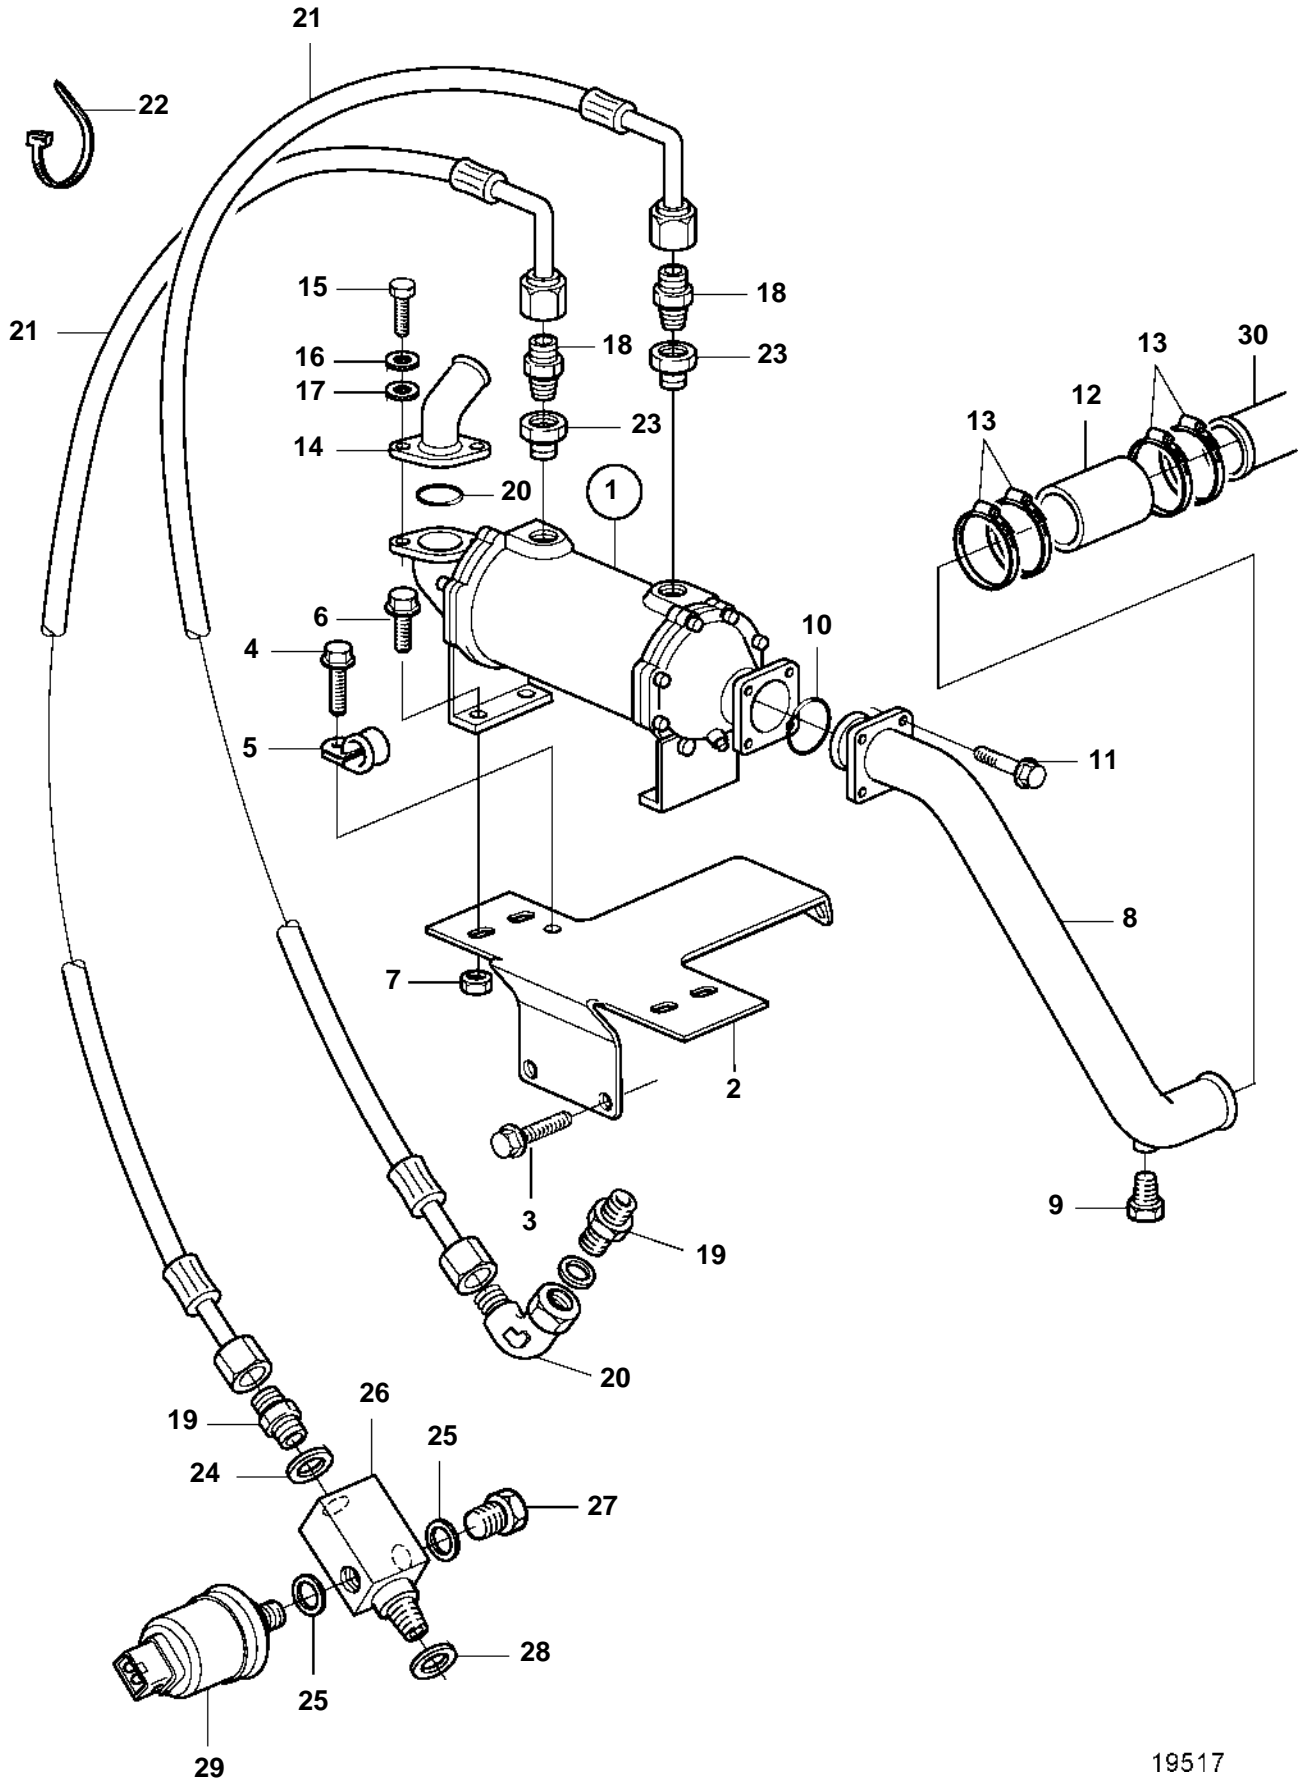

TAMD122A, TAMD122P-A, TAMD122P-B, TAMD122P-C

TAMD122A, TAMD122P-A, TAMD122P-B, TAMD122P-C

REF	PART NO.	QTY	DESCRIPTION	SEE SEC.	NOTES
1		1	Oil cooler		
				1369	
2	3826275	1	Bracket		
3	946752	2	Flange screw		
4	946441	1	Screw		
5	949747	1	Clamp, cable-sender		
6	946173	4	Flange screw		
7	948645	4	Lock nut		
8	863817	1	Tube		
9	861551	1	Plug		
10	843584	1	Sealing ring		
11	946173	4	Flange screw		
12	952980	X	Rubber hose		L=110mm
13	961672	4	Clamp		
14	863838	1	Tube		
15	940135	2	Screw		
16	941907	2	Spring washer		
17	191172	2	Washer		
18	981303	2	Nipple		
19	941751	2	Nipple		
20	964022	1	Elbow nipple		
21	3826966	2	Hose		
22	948211	1	Strip clamp		
23	949707	2	Nipple		
24	976931	2	Gasket		
25	976932	2	Gasket		
26	3826965	1	Nipple		
27	960632	1	Plug		
28	976930	1	Gasket		
29	866839	1	Pressure sensor		SEE GROUP 30
30		1	Tubeheat exchanger		