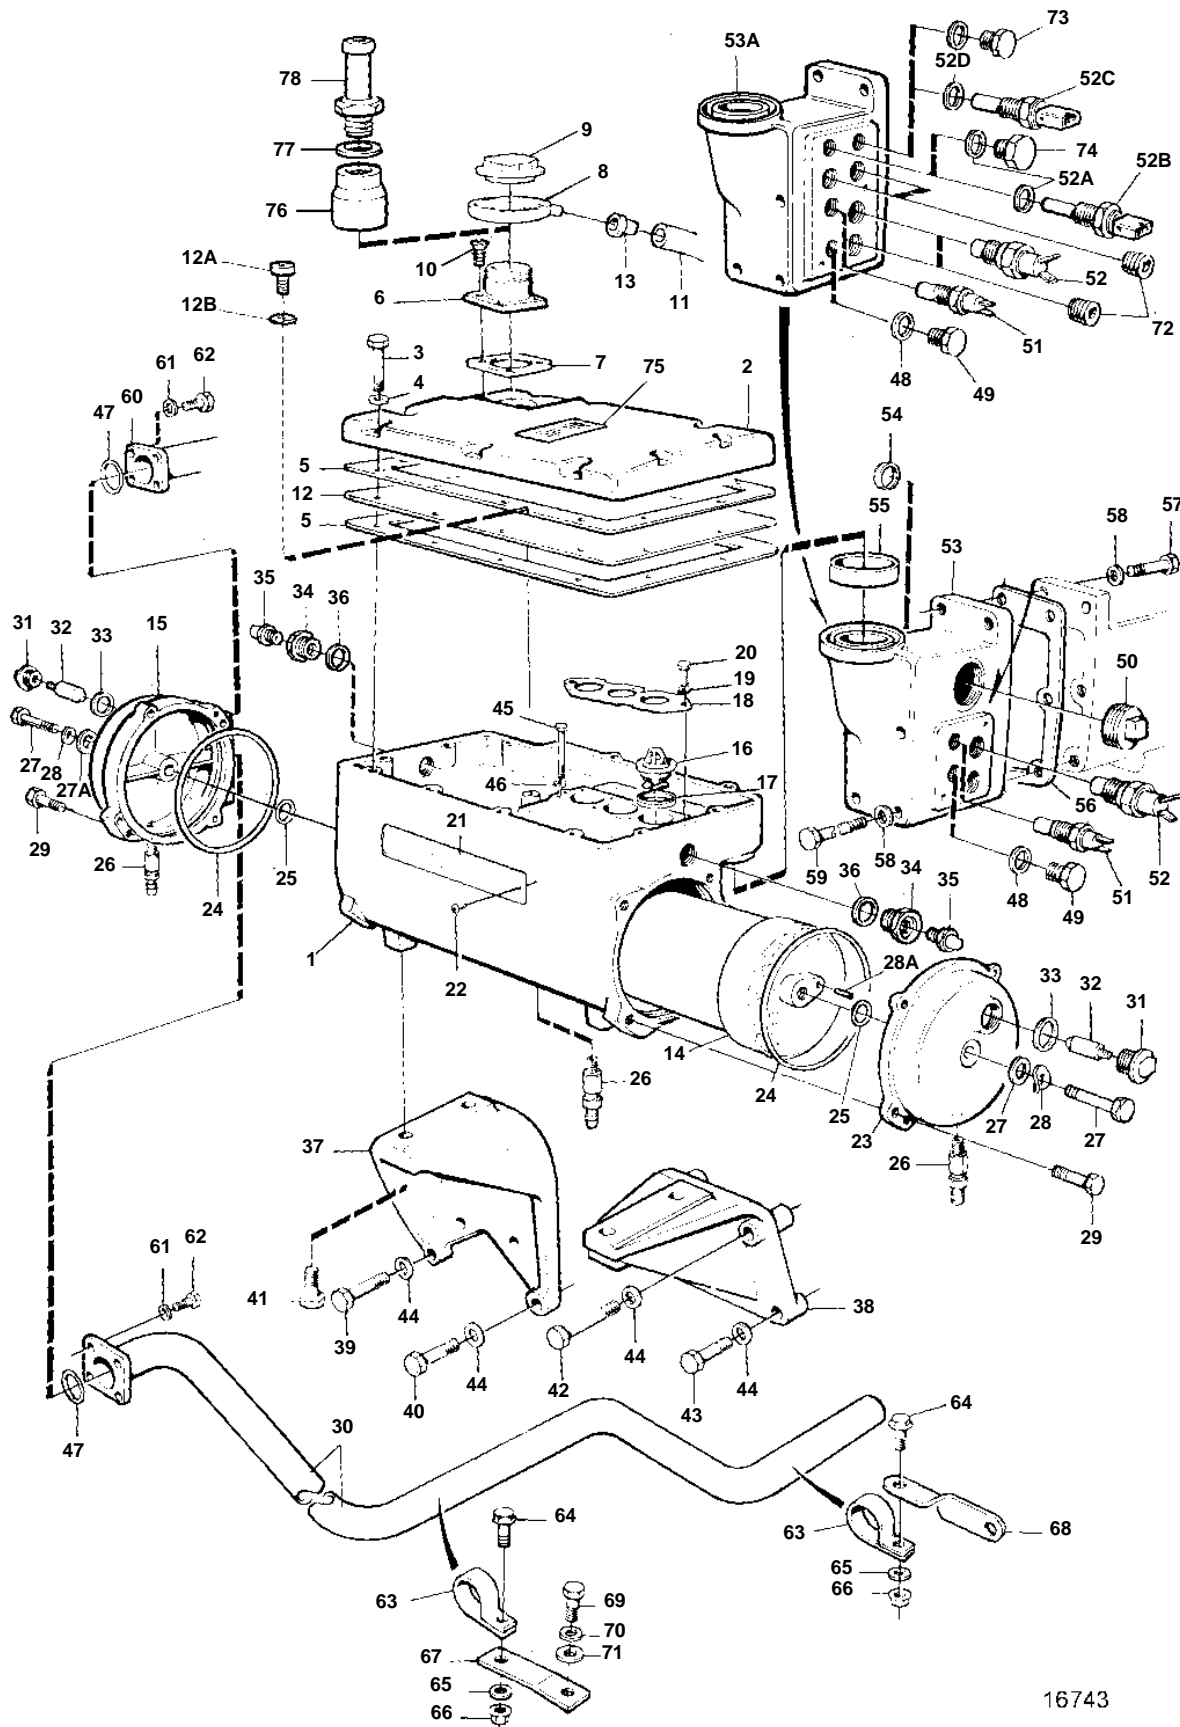

TAMD122P-A, TAMD122P-B, TAMD122P-C

16743

TAMD122P-A, TAMD122P-B, TAMD122P-C

REF	PART NO.	QTY	DESCRIPTION	SEE SEC.	NOTES
1	866655	1	Heat exchanger housi		
2	864182	1	Cover		REPL BY 3825724
	3825724	1	Cover	2174	
3	955536	5	Screw		L=45mm
	940162	5	Screw		L=38mm
4	942336	10	Spring washer		
5	3827400	2	Gasket		
6	3825064	1	Filler neck		
7	842137	1	Gasket		
8	11033334	1	Collar		EARLIER PROD (1196982) REPL BY 3828863 (11110005)
	3828863	1	Rubber collar		
9	1674083	1	Pressure cap		
10	950158	4	Screw		
11	192618	X	Hose		L=1000mm
12	866735	1	Plate		
12A	959457	1	Screw		L=114mm
12B	942551	1	Washer		
13		1	Nipple		FOR 1103334 (3825960)
14	3827495	1	Heat exchanger eleme		
15	866710	1	End plate		
16	3831424	3	Thermostat kit		
17	416033	3	· Sealing ring		
18	822628	1	Thermostat retainer		
19	941670	4	Washer		
20	942342	4	Screw		
21	820232	1	Sign		EARLY TYPE
22	950210	3	Screw		EARLY TYPE
	3826388	1	Decal		LATE TYPE. VOLVO PENTA HIGH PERFORMANCE
23	849032	1	Cover		
24	925278	3	O-ring		
	925276	1	O-ring		
25	955977	2	Rubber ring		
26	949918	3	Drain cock		
27	955598	2	Screw		
27A	955900	2	Washer		
28	941912	2	Spring washer		
28A	950529	2	Pin		
29	955539	4	Screw		
30	866753	1	Coolant pipe		Heat exchanger-oil cooler, reverse gear.
31	823662	2	Plug		
32	823661	2	Zinc anod		
33	836169	2	Gasket		
34	3825610	2	Nipple		
35	3825542	2	Lens		
36	836169	2	Gasket		
37	823036	1	Bracket		
38	820730	1	Bracket		
39	955541	3	Screw		
40	955535	1	Screw		
41	940162	4	Screw		
42	940156	2	Screw		
43	955539	2	Screw		
44	942336	12	Spring washer		
45	959979	6	Screw		
46	942551	6	Washer		
47	843584	2	Sealing ring		
48	11996	X	Gasket		
49	180761	X	Plug		
50	190998	X	Plug		
51			Ect sensor		SE GROUP 30. TAMD122P-A
52			Temperature contact		SE GROUP 30. TAMD122P-A
52A	11998	1	Gasket		