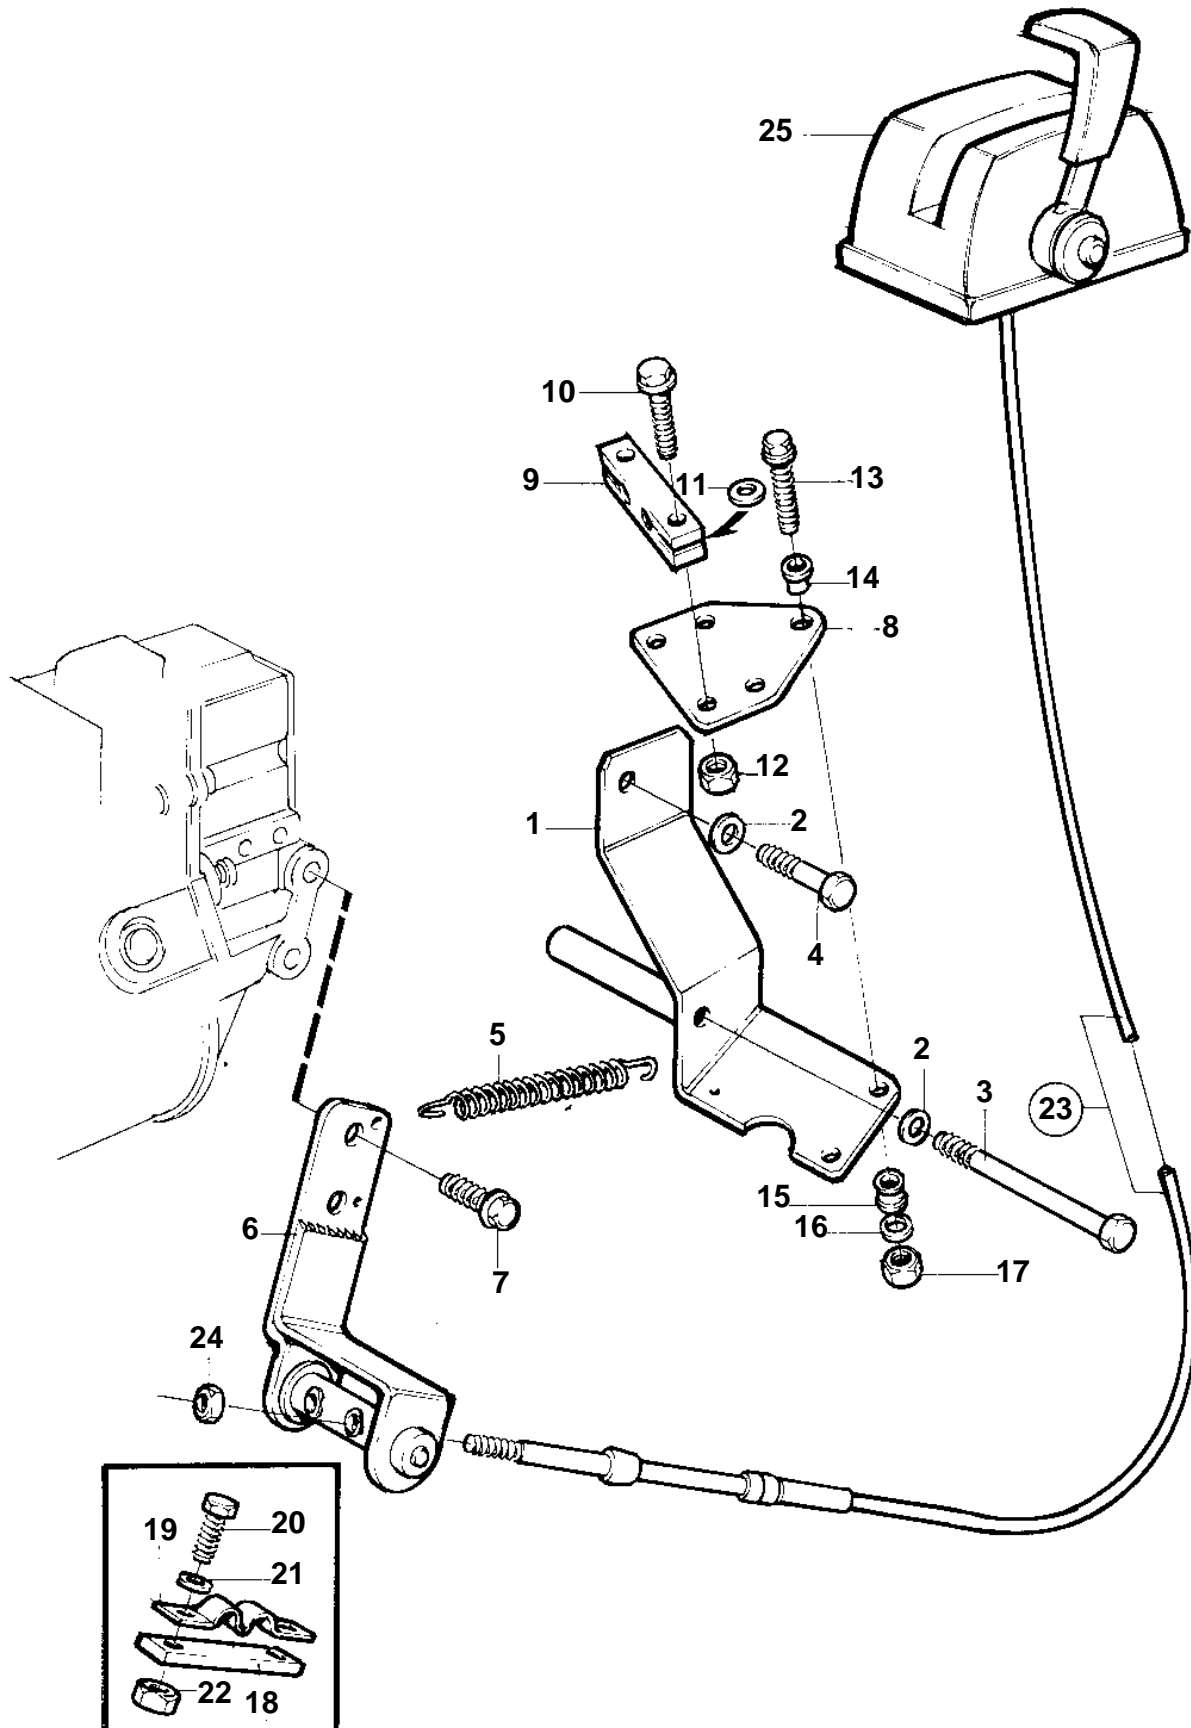

TAMD122P-A

16044

TAMD122P-A

REF	PART NO.	QTY	DESCRIPTION	SEE SEC.	NOTES
1	866922	1	Bracket		
2	942336	2	Spring washer		
3	942338	1	Screw		
4	940114	1	Screw		
5	819809	1	Tension spring		
6	866923	1	Lever		
7	946544	2	Flange screw		
8	1140270	1	Bracket		
9	1140271	1	Anchorage		
10	948217	2	Flange screw		
11	955894	1	Washer		
12	963106	2	Nut		
13	947542	2	Screw		
14	824834	2	Bushing		
15	824830	2	Spacer sleeve		
16	940090	2	Washer		
17	963105	2	Nut		
18	1140272	1	Spacer		
19	850182	1	Cable attachment		
20	956081	2	Screw		(955249)
21	940090	2	Washer		
22	963104	2	Nut		
23		X	Control cable	231	
24		1	· Nut		
25		1	Control		