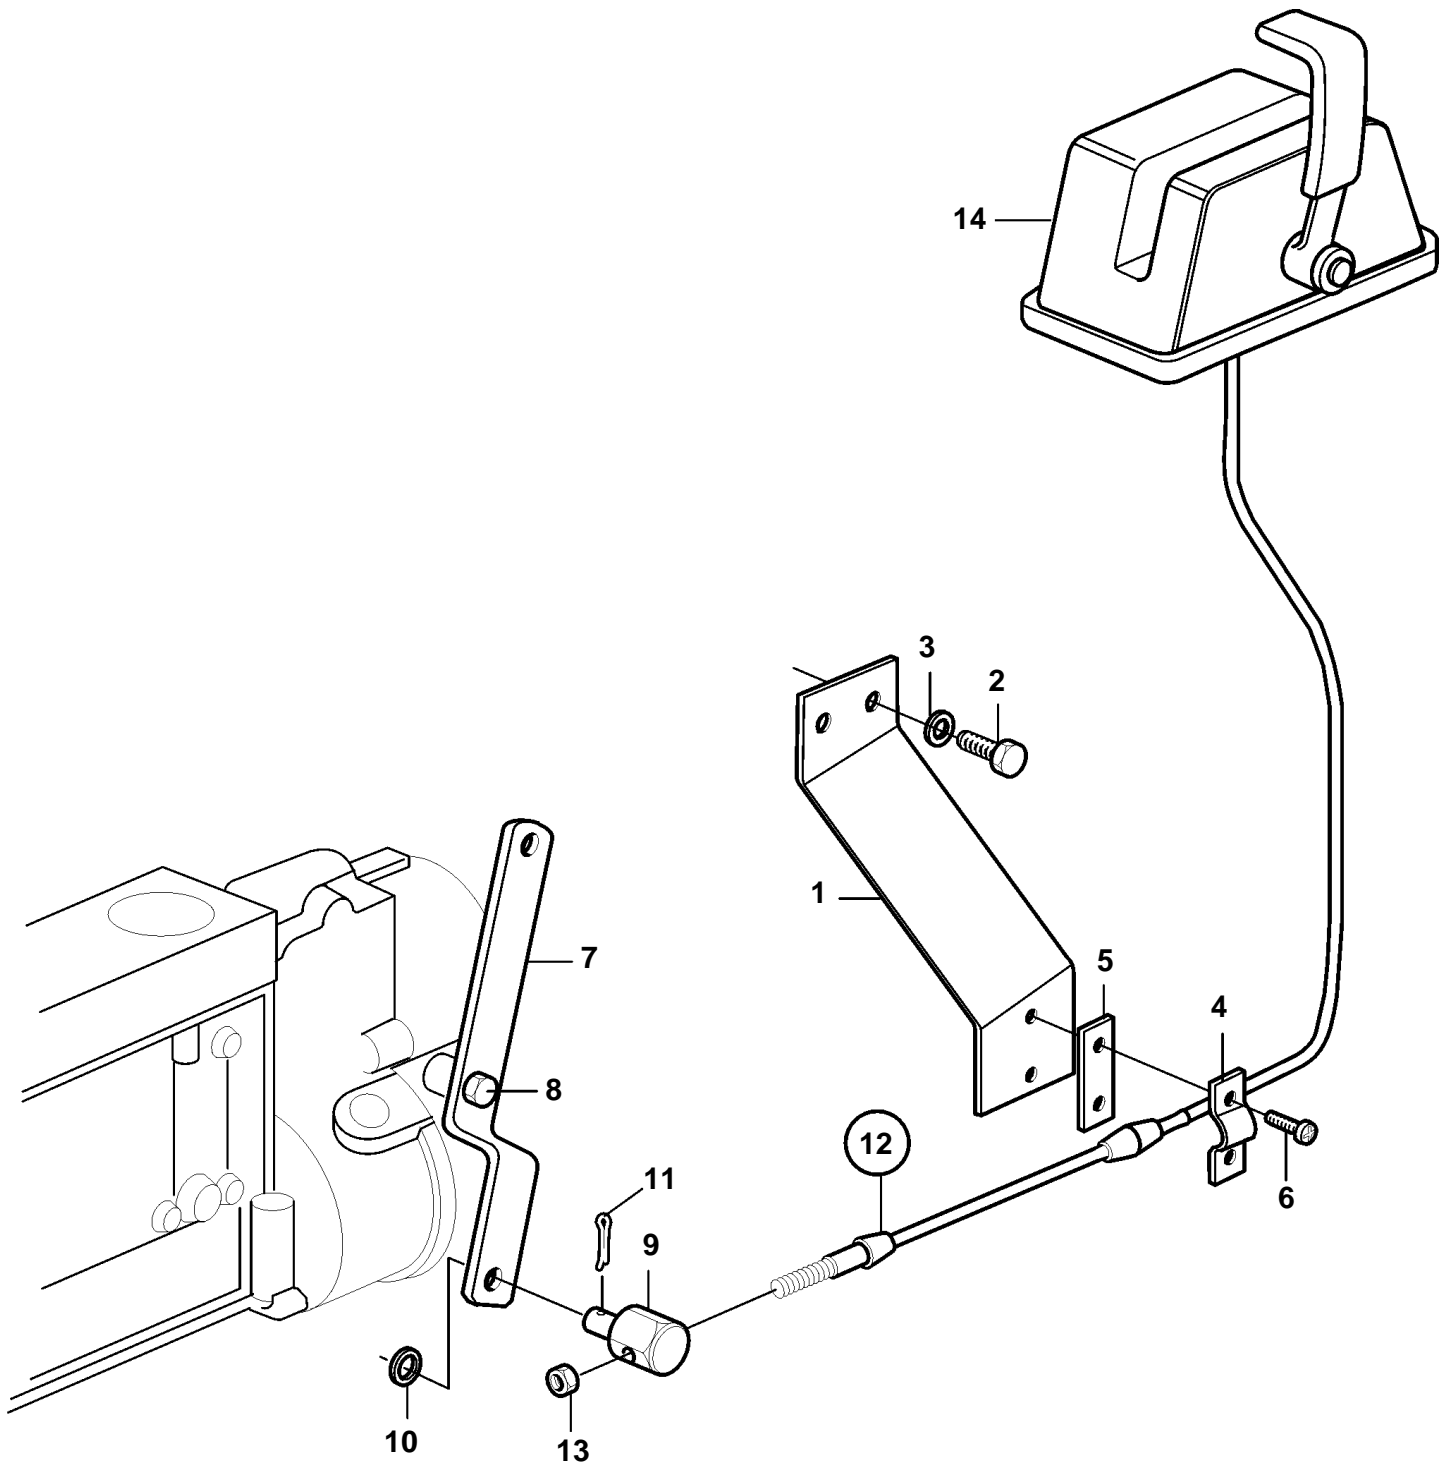

TMD122A, TAMD122A

19557

TMD122A, TAMD122A

REF	PART NO.	QTY	DESCRIPTION	SEE SEC.
1		1	Bracket	
2	940114	2	Screw	
3	942336	2	Spring washer	
4	819067	1	Brace	
	6853782	1	Clamp	
5	819068	1	Washer	
6	950021	2	Screw	
7	823695	1	Control arm	
8	955272	1	Screw	
9	853217	1	Cube	
10	940191	1	Washer	
11	17253	1	Cotter pin	
12		1	Control cable	231
13		1	• Nut	
14		1	Control	