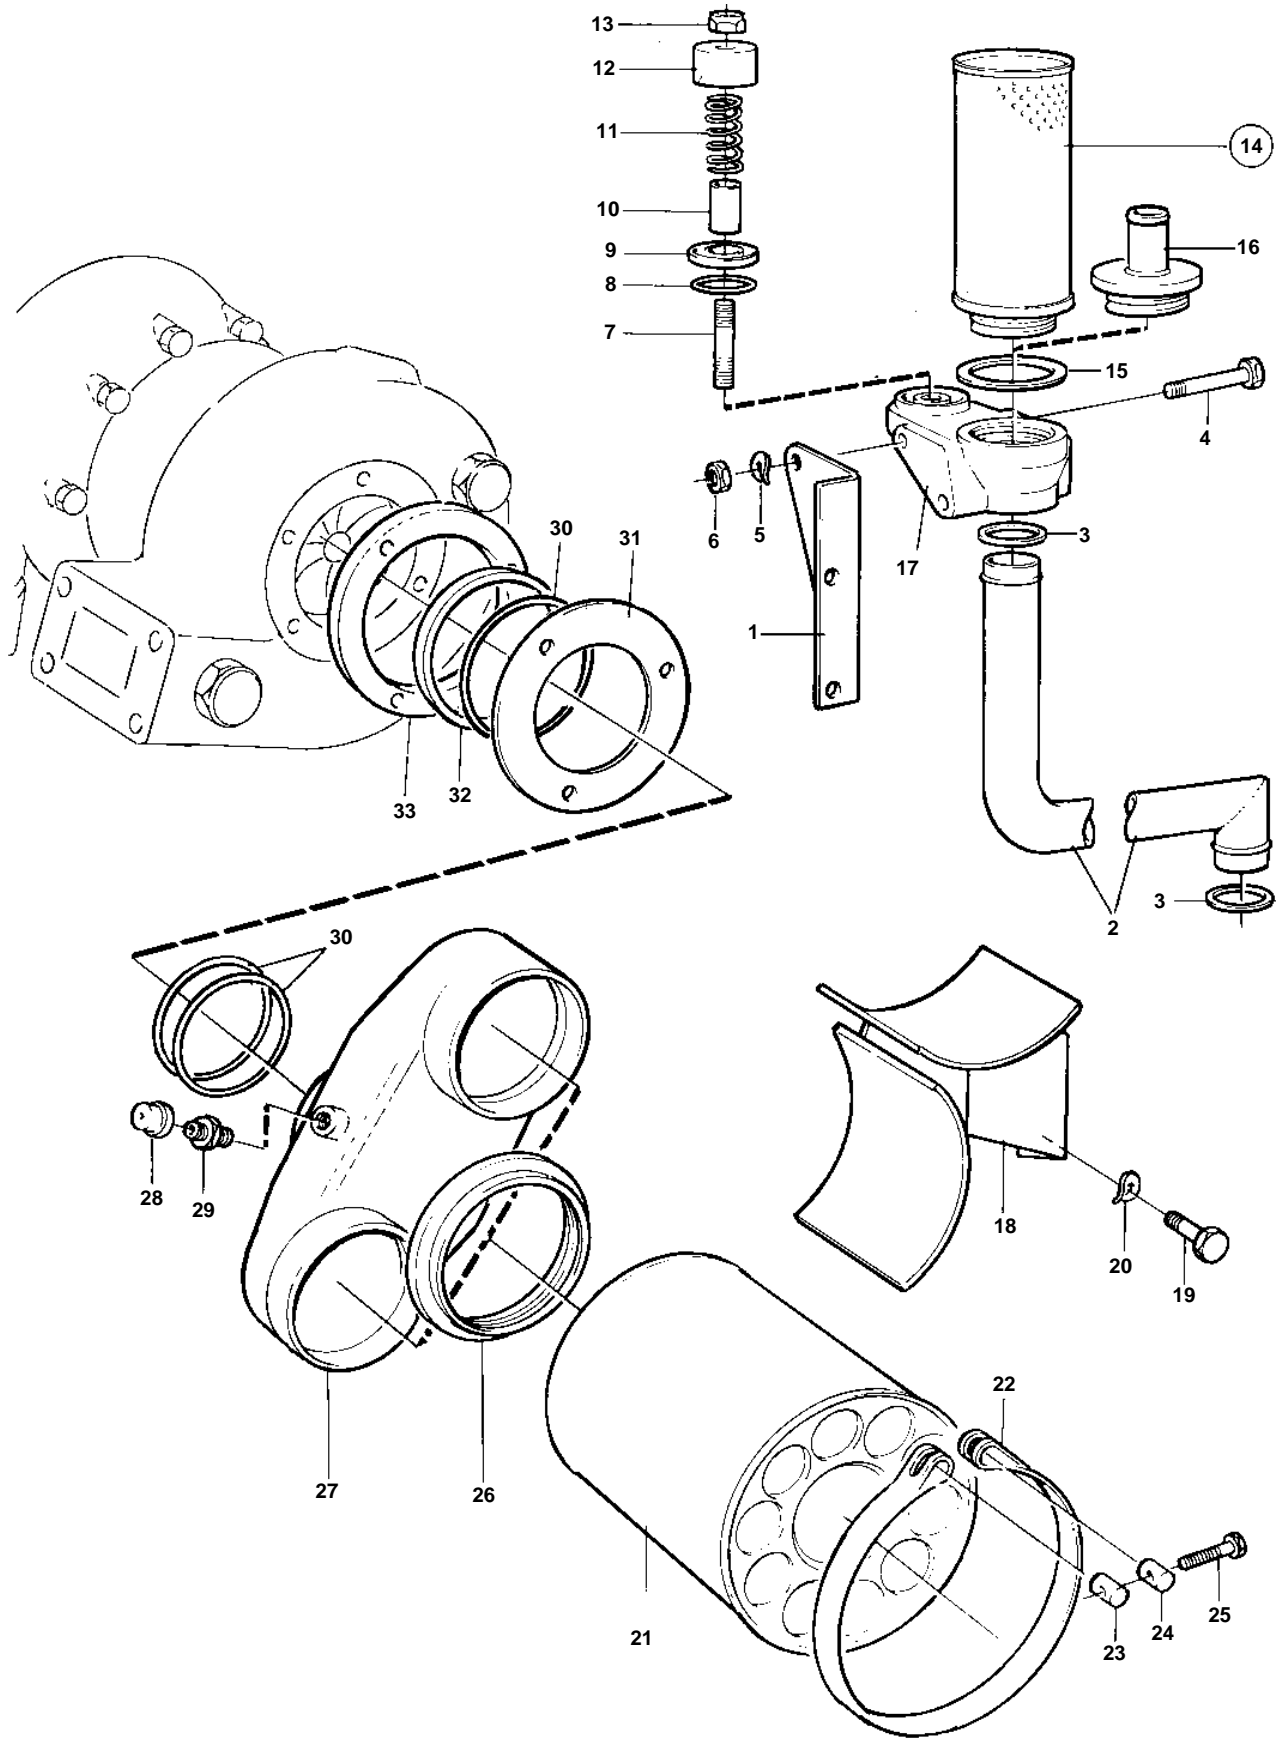

TAMD121C, TAMD121D, TAMD122C, TAMD122D

16262

TAMD121C, TAMD121D, TAMD122C, TAMD122D

REF	PART NO.	QTY	DESCRIPTION
1	843366	1	Bracket
2	843368	1	Tube
3	421158	2	Sealing ring
4	955529	2	Screw
5	941907	2	Spring washer
6	955826	2	Nut
7	924058	1	Stud
8	421158	1	Sealing ring
9	842972	1	Valve disc
10	842974	1	Spacer sleeve
11	843301	1	Spring
12	842975	1	Cover
13	963105	1	Nut
14	876069	1	Filter
15	843449	1	Gasket
16	845260	1	Hose attachment
17	843356	1	Housing
18	842850	1	Bracket
19	955588	2	Screw
20	941912	2	Spring washer
21	842280	2	Air filter
22	821028	2	Tensioning band
23	31404	2	Pin
24	31405	2	Pin
25	31406	2	Screw
26	847257	2	Seal
27	842853	1	Connection pipe
28	842037	1	Vacuum gauge
29	191095	1	Nipple
30	925078	3	O-ring
31	862590	1	Gasket
32	843703	1	Clamping ring
33	843704	1	Attaching ring