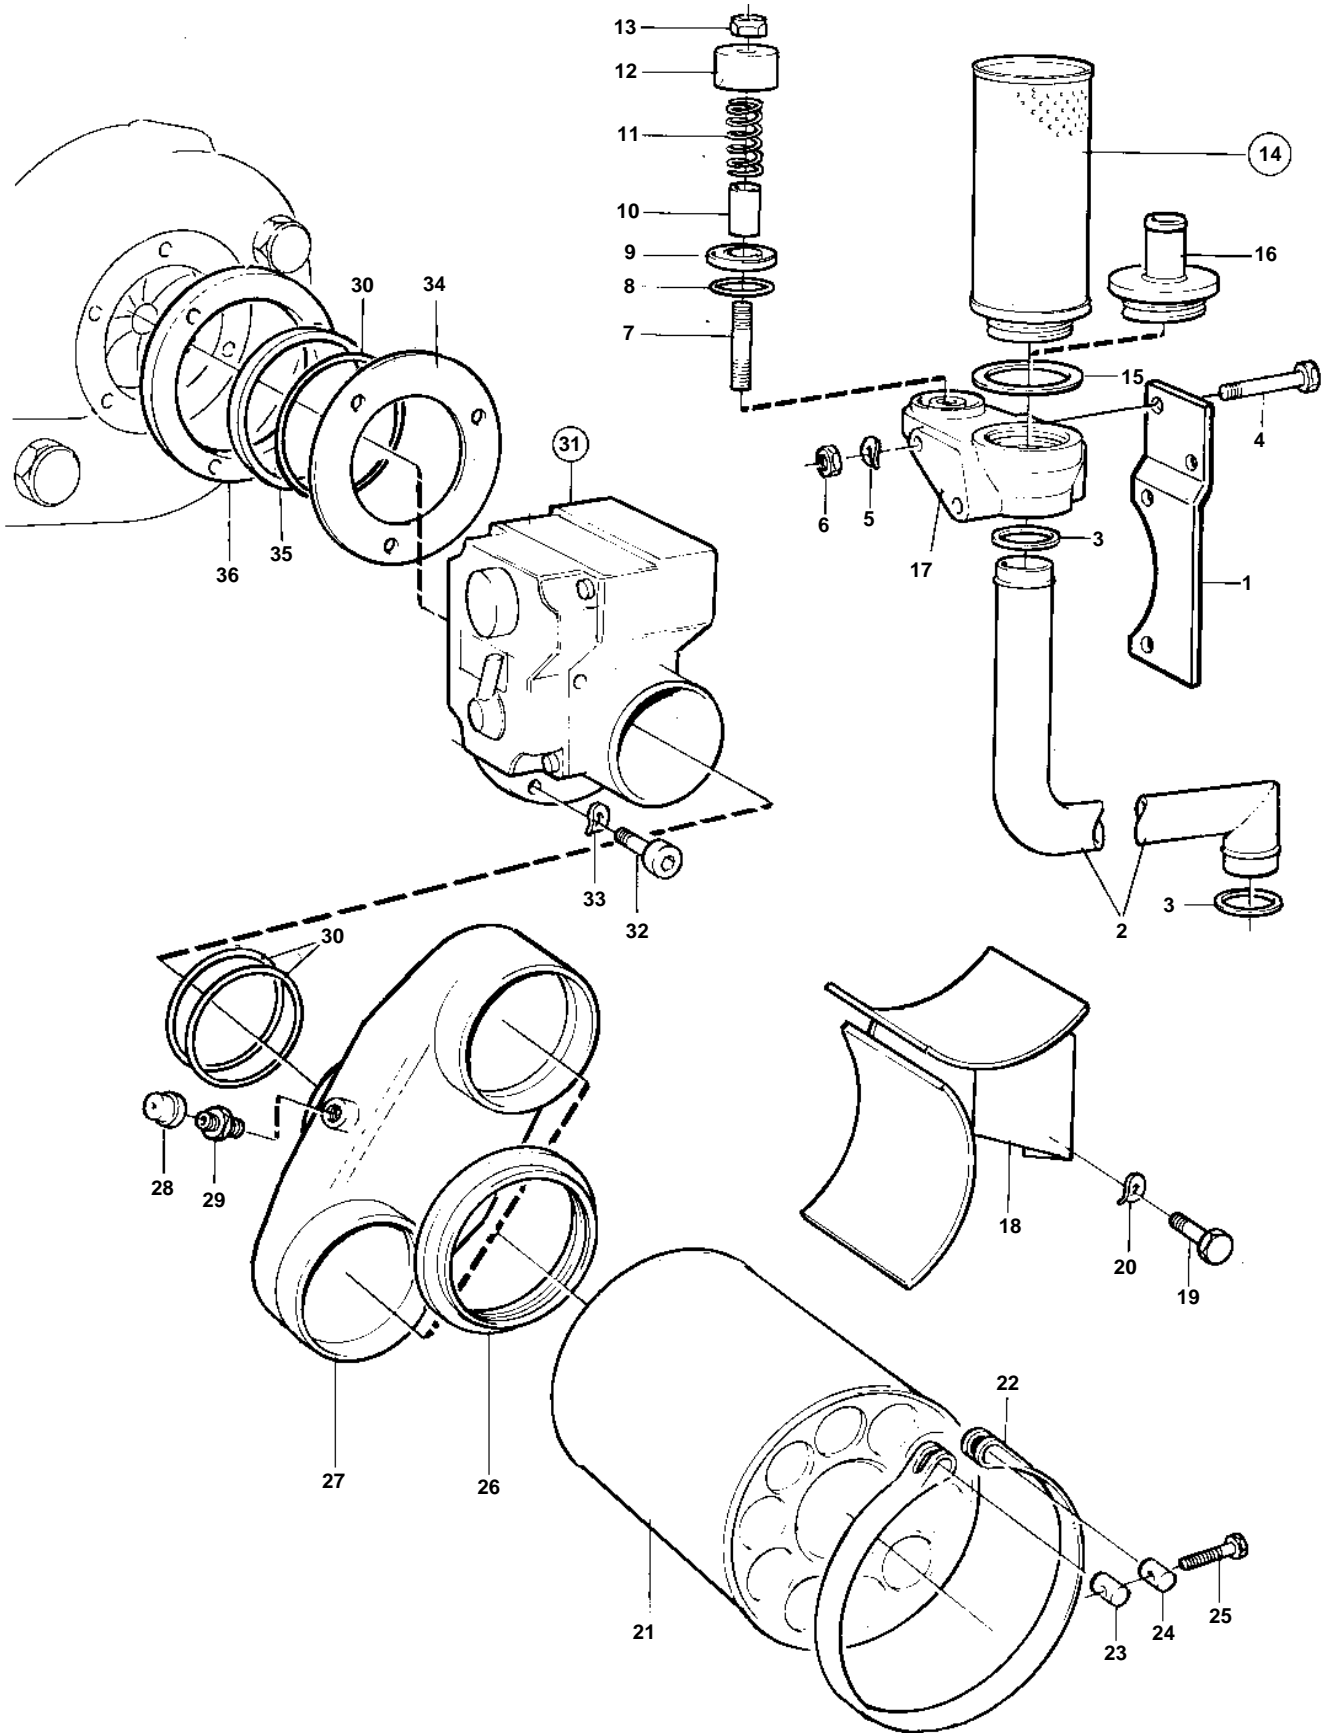

TMD121C

16261

TMD121C

REF	PART NO.	QTY	DESCRIPTION	SEE SEC.	NOTES
1	843370	1	Bracket		
2	843369	1	Tube		
3	421158	2	Sealing ring		
4	955529	2	Screw		
5	941907	2	Spring washer		
6	955826	2	Nut		
7	924058	1	Stud		
8	421158	1	Sealing ring		
9	842972	1	Valve disc		
10	842974	1	Spacer sleeve		
11	843301	1	Spring		
12	842975	1	Cover		
13	963105	1	Nut		
14	876069	1	Filter		
15	843449	1	Gasket		
16	845260	1	Hose attachment		
17	843356	1	Housing		
18	842850	1	Bracket		
19	955588	2	Screw		
20	941912	2	Spring washer		
21	842280	2	Air filter		
22	821028	2	Tensioning band		
23	31404	2	Pin		
24	31405	2	Pin		
25	31406	2	Screw		
26	847257	2	Seal		
27	842853	1	Connection pipe		
28	842037	1	Vacuum gauge		
29	191095	1	Nipple		
30	925078	3	O-ring		
31		1	Emergency stop		
				1197	
32	959223	2	Screw		L=30mm
	959233	1	Screw		L=80mm
33	941907	3	Spring washer		
34	862590	1	Gasket		
35	843703	1	Clamping ring		
36	843704	1	Attaching ring		