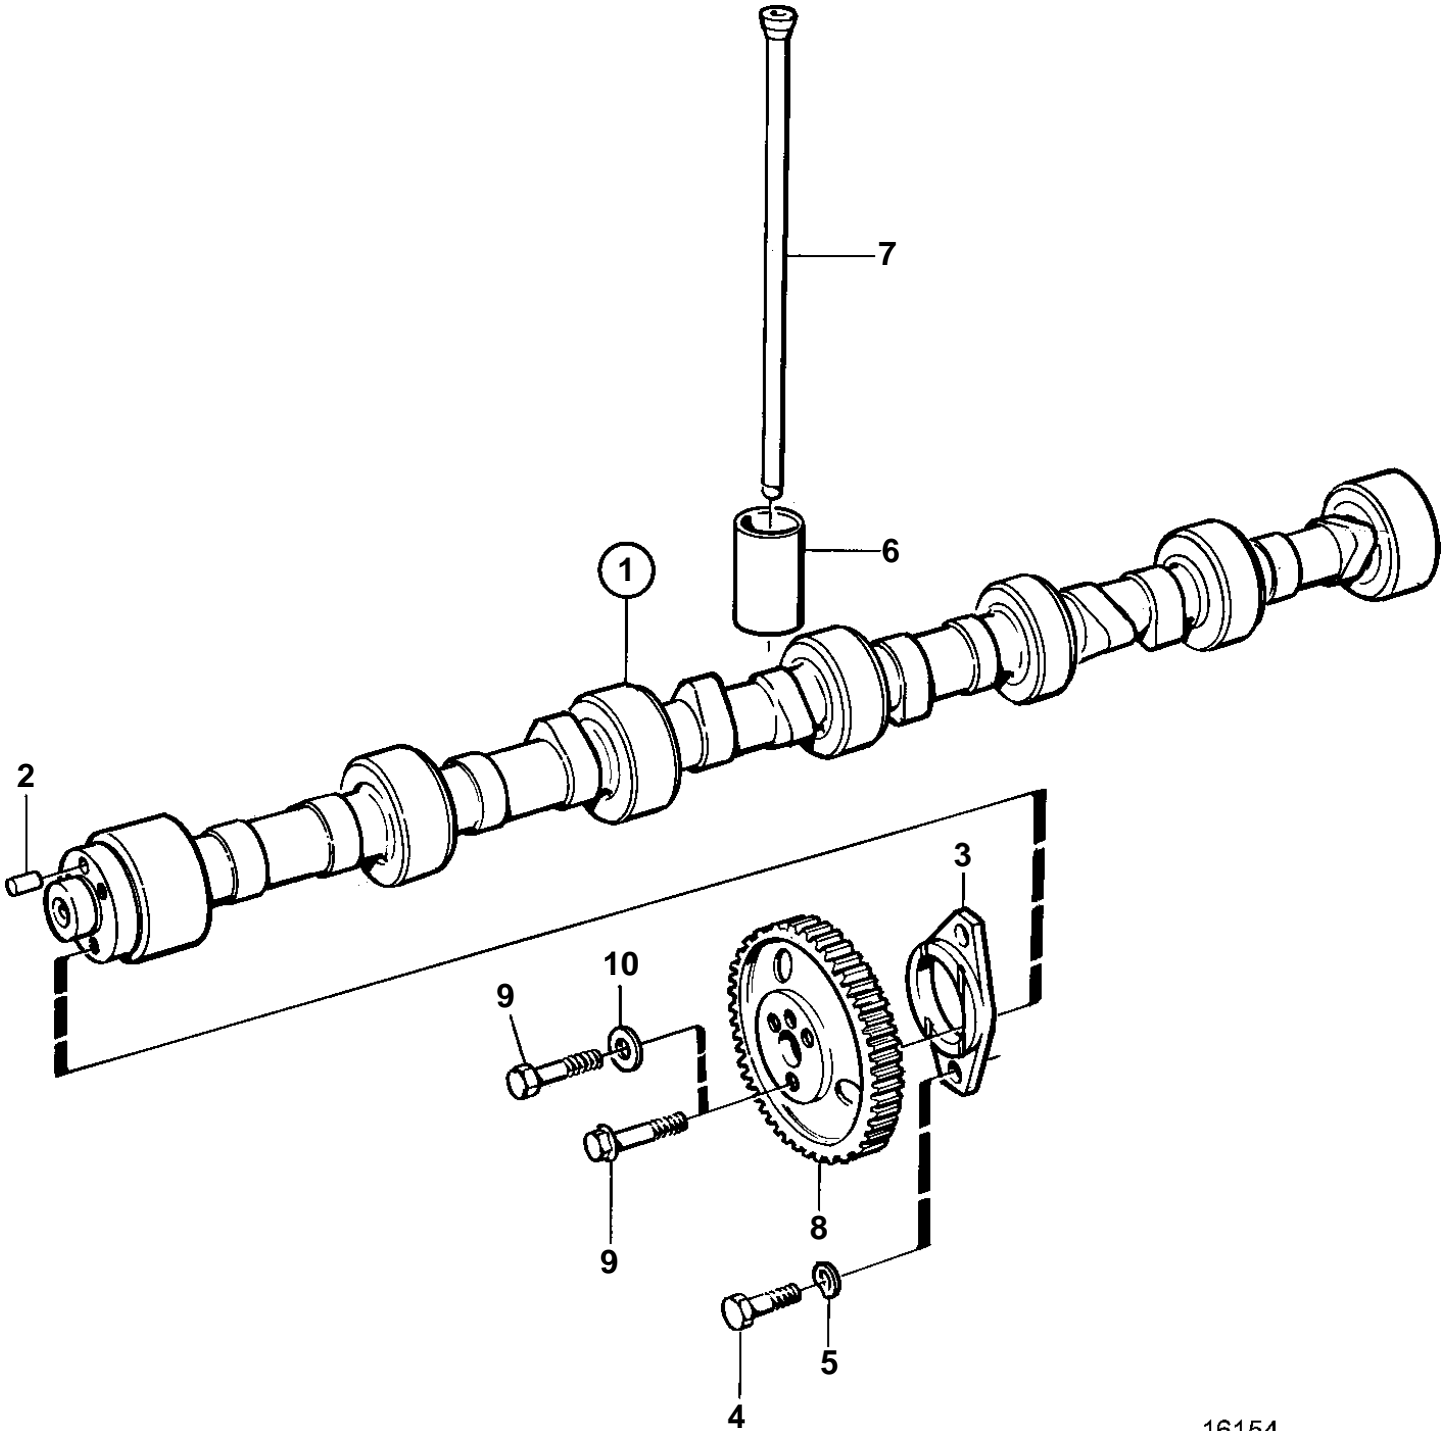

TMD121C, TAMD121C, TAMD121D, TAMD122C, TAMD122D

16154

TMD121C, TAMD121C, TAMD121D, TAMD122C, TAMD122D

REF	PART NO.	QTY	DESCRIPTION	SEE SEC.	NOTES
1	468723	1	Camshaft		SN-XXXXXXXXXXXX/200675
	478750	1	Camshaft		SNXXXXXXXXXXXX/200676-
2		1	• Pin		
3	469324	1	Flange		
4	940115	2	Screw		
5	942336	2	Spring washer		
6	479031	12	Lifter		
7	423021	12	Push rod		
8	423079	1	Gear		
			Bulletin 45-01	45-01-EN	Timing Gears, 71, 100, 121
9	940128	3	Screw, 3/8"-UNF		SN-XXXXXXXXXXXX/200675
	471555	3	Screw, M10		SNXXXXXXXXXXXX/200676-
10	467055	3	Washer		FOR 940128