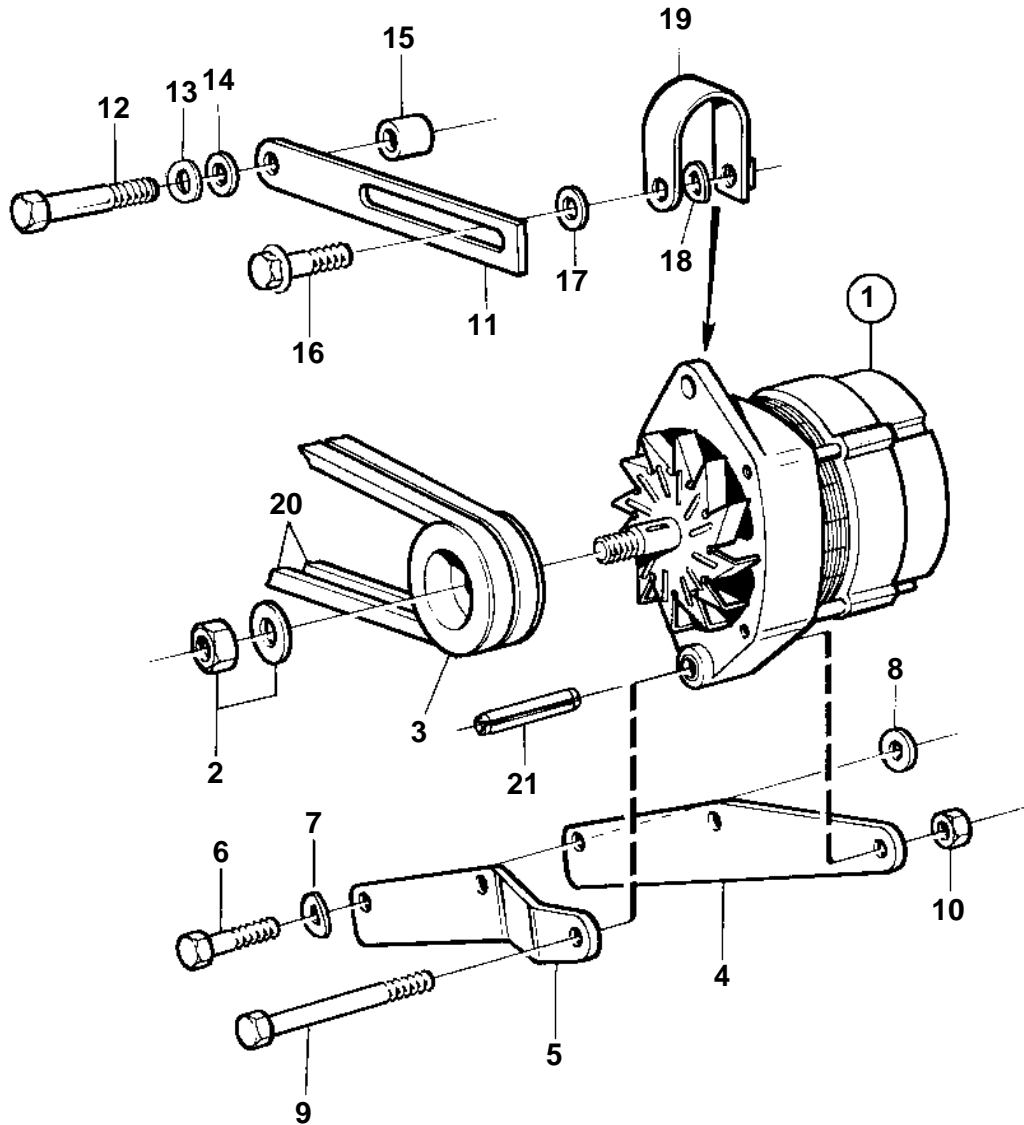

TAMD121C, TAMD121D

15368

TAMD121C, TAMD121D

REF	PART NO.	QTY	DESCRIPTION	SEE SEC.	NOTES
1	849563	1	Alternator		SN-1101019500/XXXXXX. 28V 55A. For 24 voltage electric system.
				1465	
	863955	1	Alternator		SN-1101038358/XXXXXX. 28V 60A. For 24 voltage electric system.
			Bulletin 45-02A	45-02A-EN	Alternator
1				1383	
	872021	1	Alternator		SN1101038359/XXXXXX-. 28V 60A. For 24 voltage electric system.
				127	
2		1	· Mounting kit	127	
3	841812	1	Pulley		
4	863915	1	Bracket		
5	863914	1	Bracket		
6	955538	2	Screw		
7	942336	2	Spring washer		
8	960142	2	Washer		
9	955556	1	Screw		
10	950355	1	Nut		
11	864721	1	Tensioner		
12	942338	1	Screw		
13	942336	1	Spring washer		
14	940097	1	Washer		
15	842930	1	Spacer sleeve		
16	948217	1	Flange screw		
17	960141	1	Washer		
18	941907	1	Spring washer		
19	466734	1	Tensioning eyelet		
20	966972	1	V-belt kit		
21	1610144	1	Pin		SN1101038359/XXXXXX-