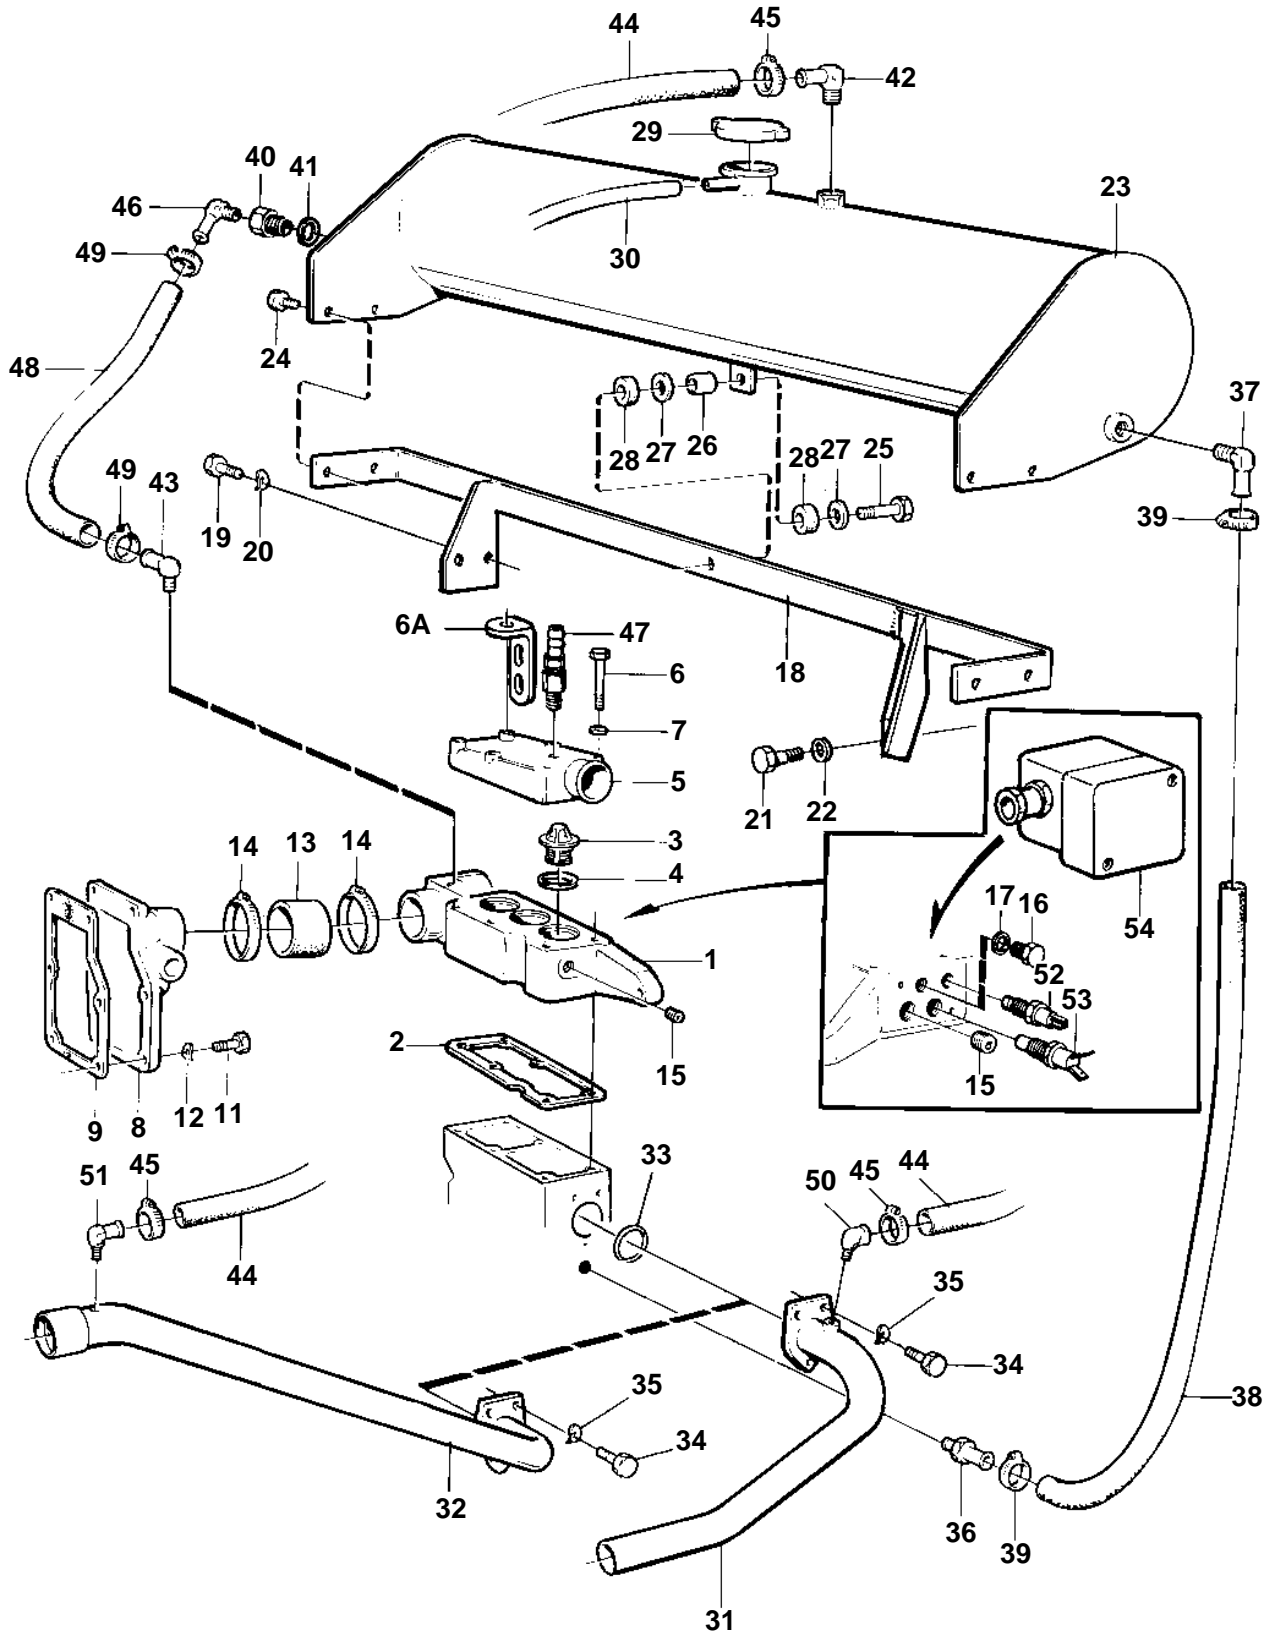

TMD121C, TAMD121C, TAMD121D

16216

## TMD121C, TAMD121C, TAMD121D

REF	PART NO.	QTY	DESCRIPTION	NOTES
1	836788	1	Thermostat housing	
2	423352	1	Gasket	
3	875788	1	Thermostat kit	70°C
	875787	2	Thermostat kit	76°C
4	416033	3	· Sealing ring	
5	847548	1	Cover	
6	959798	4	Screw	L=152mm
	959799	2	Screw	L=165mm
6A	965556	1	Bracket	
7	940097	6	Washer	
8	822593	1	End cover	
9	862586	1	Gasket	
10	822575	1	Sealing ring	
11	940115	3	Screw	L=25mm
	955535	2	Screw	L=32mm
	955539	1	Screw	L=64mm
12	942336	6	Spring washer	
13	470464	1	Hose	
14	943480	2	Clamp	
15	479977	3	Plug	(952077)
16	180761	2	Plug	
17	11996	2	Gasket	
18	847555	1	Bracket	SO
19	940114	2	Screw	
20	942336	2	Spring washer	
21	955691	1	Screw	
22	941909	1	Spring washer	
23	845436	1	Expansion tank	
24	946440	4	Flange screw	
25	945444	1	Flange screw	
26	403894	1	Spacer sleeve	
27	418531	2	Washer	
28	403877	2	Bushing	
29	866095	1	Pressure cap	
30	192618	X	Hose	L=1000mm
31	847560	1	Tube	TMD121C. Circulation pump - oil cooler.
32	847547	1	Tube	TAMD121C,D. Circulation pump - after cooler.
33	925092	1	O-ring	
34	940135	3	Screw	
35	941907	3	Spring washer	
36	479974	1	Nipple	(942691)
37	467716	1	Elbow nipple	(961610)
38	943369	X	Hose	L=350mm TMD121C
	943369	X	Hose	L=590mm TAMD121C,D
39	943473	2	Hose clamp	
40	847579	1	Nipple	
41	947282	1	Gasket	
42	479953	1	Elbow nipple	(180283)
43	942758	1	Nipple	
44	943367	X	Hose	L=370mm
45	943470	2	Hose clamp	
46	479953	1	Elbow nipple	(180283)
47	966871	1	Tap	
48	943367	X	Hose	L=300mm TMD121C
	943369	X	Hose	L=570mm TAMD121C,D
49	943470	2	Hose clamp	
50	942722	1	Nipple	TMD121C
51	944650	1	Elbow nipple	TAMD121C,D
52		1	Temperature sensor	SEE GROUP 30
53		1	Temperature contact	SEE GROUP 30
54		1	Protecting casingclassifiable	SEE GROUP 30