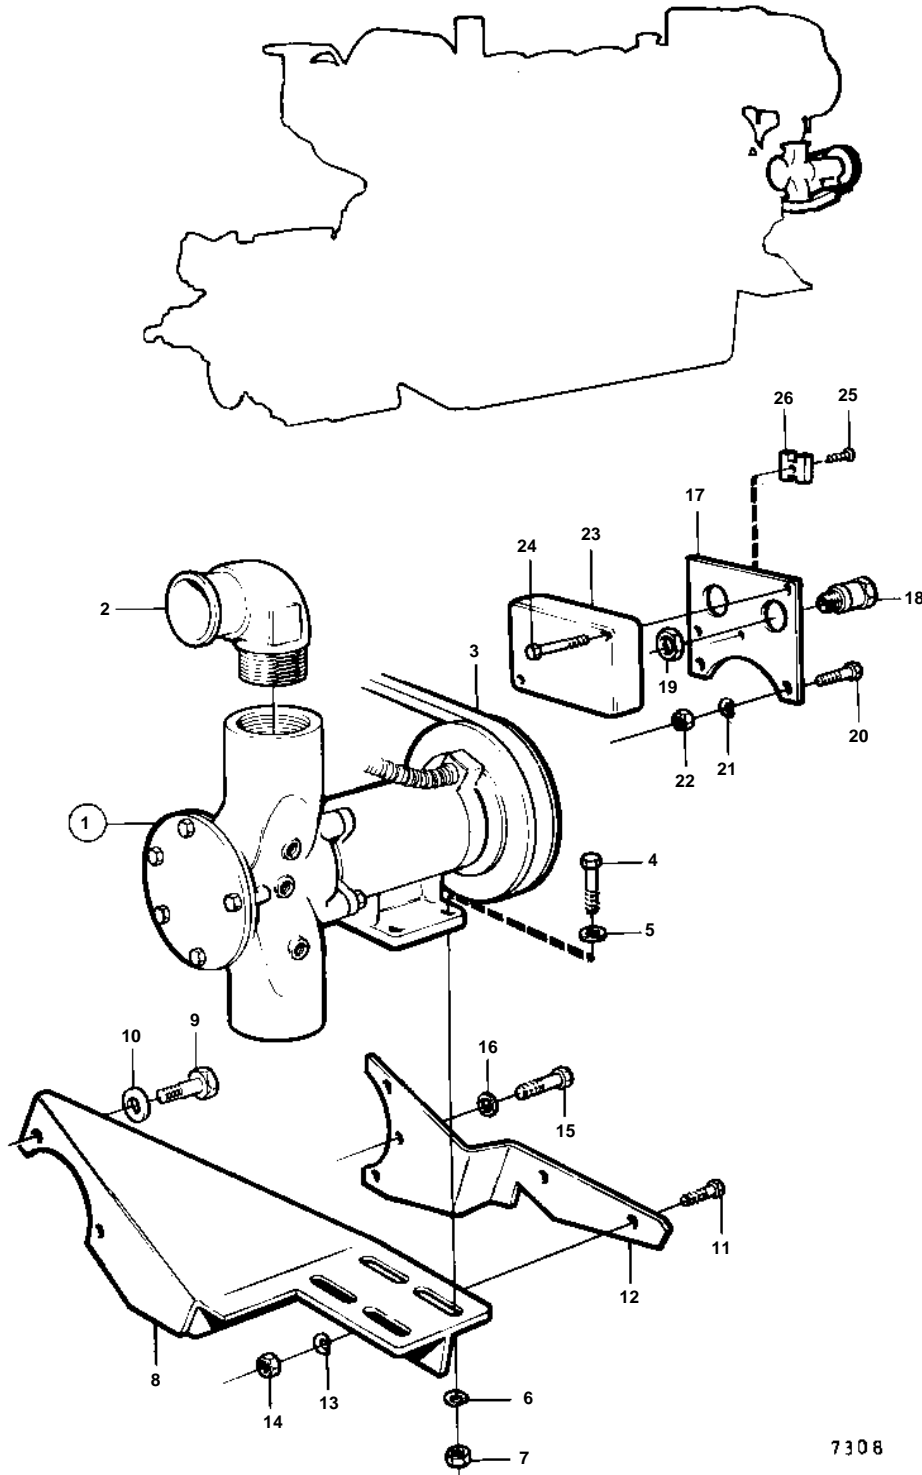

TAMD102D

7308

TAMD102D

REF	PART NO.	QTY	DESCRIPTION	SEE SEC.	NOTES
1	846105	1	Water pump		2
				1014	
2	813644	1	Hose attachment		
3	846361	1	V-belt		
4	955535	4	Screw		
5	960148	4	Washer		
6	942336	4	Spring washer		
7	955827	4	Nut		
8	846231	1	Bracket		
9	955577	2	Screw		
10	941911	2	Spring washer		
11	955535	3	Screw		
12	846232	1	Bracket		
13	942336	3	Spring washer		
14	955827	3	Nut		
15	955535	3	Screw		
16	940097	3	Washer		
17		1	Bracket		
18	881192	1	Cable union		
	822327	1	Cable union		
19	880243	2	Nut		
20	955525	2	Screw		
21	941905	2	Spring washer		
22	955780	2	Nut		
23	837392	1	Cover		
24	956301	2	Screw		
25		1	Screw		M3x16mm
26	926219	1	Coupling piece		