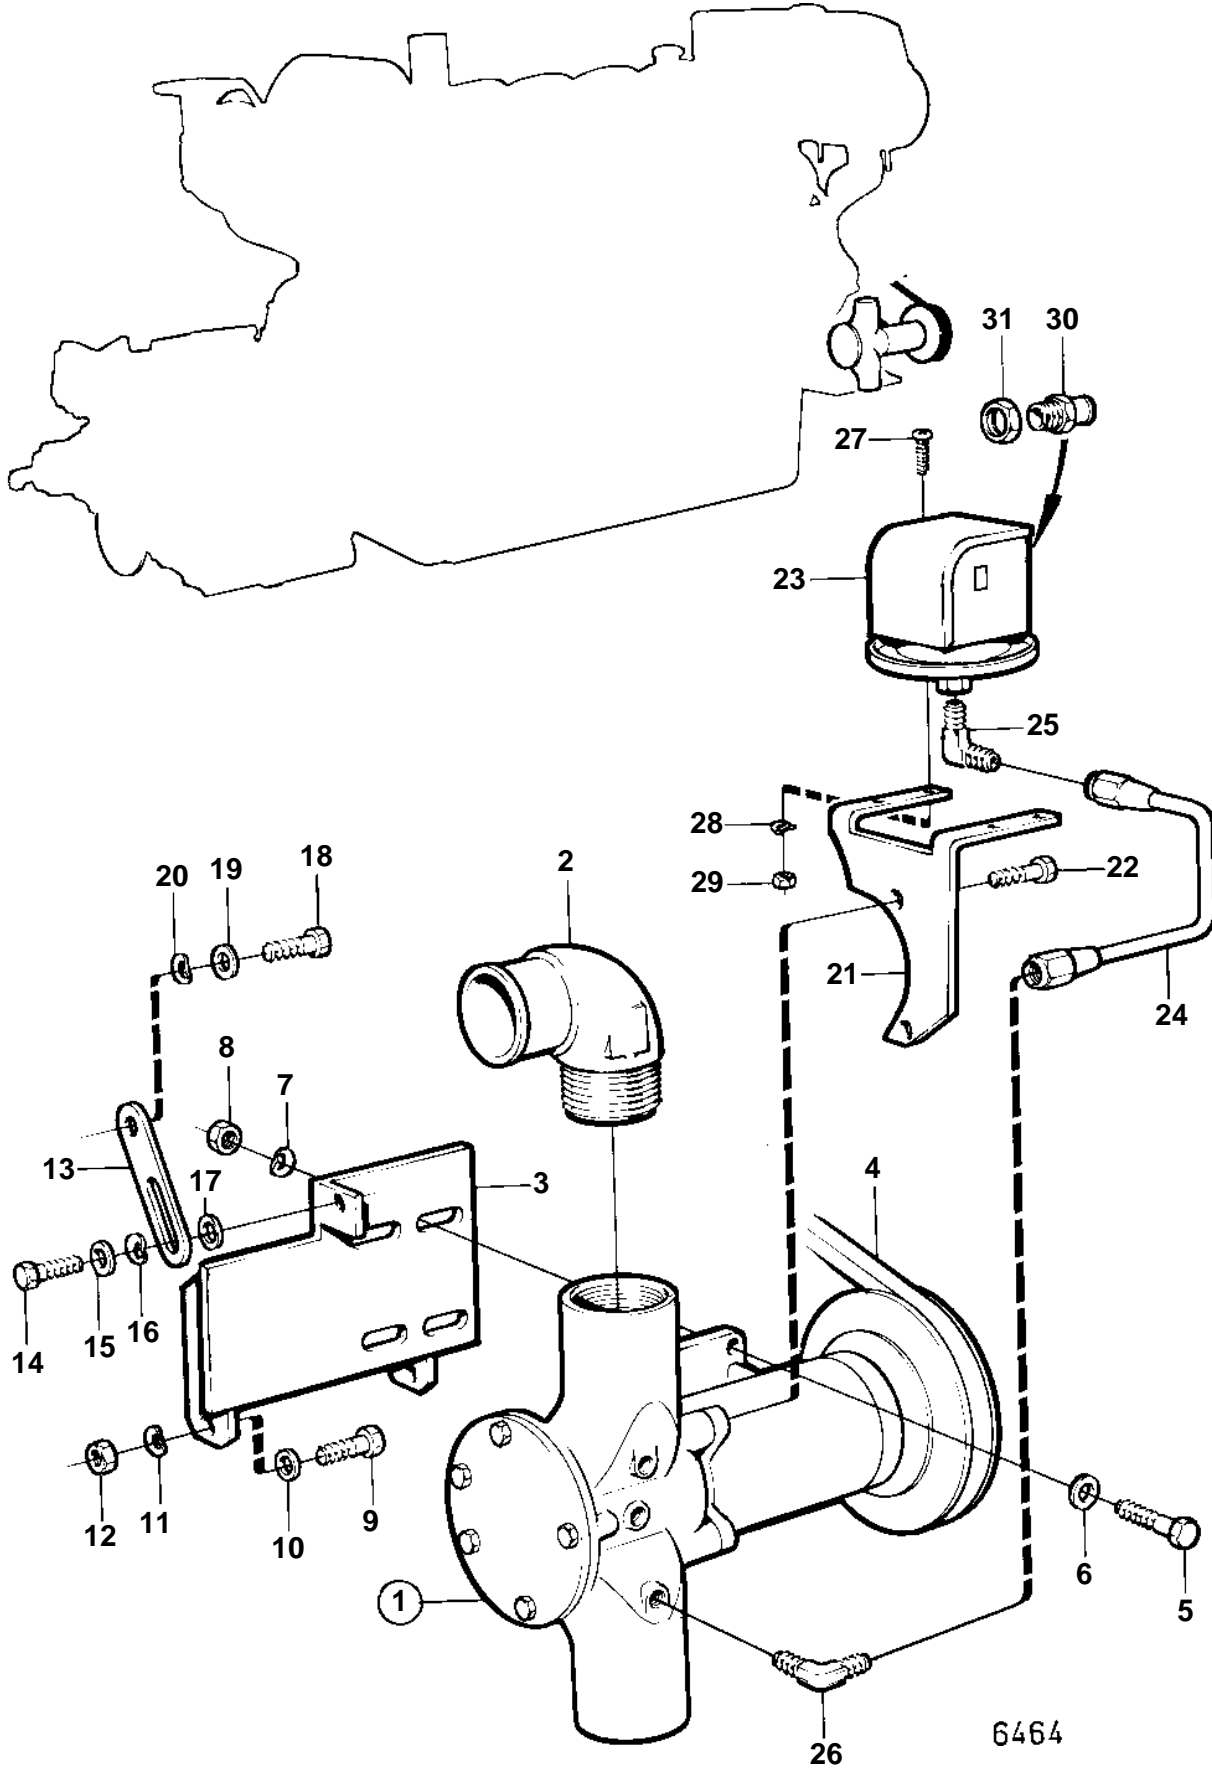

TAMD102D

**TAMD102D**

REF	PART NO.	QTY	DESCRIPTION	SEE SEC.	NOTES
1	846105	1	Water pump		2
				1014	
2	813644	2	Hose attachment		
3	846230	1	Bracket		
4	809176	1	V-belt		
5	940162	4	Screw		
6	960148	4	Washer		
7	942336	4	Spring washer		
8	955827	4	Nut		
9	955563	2	Screw		
10	955898	2	Washer		
11	940280	2	Spring washer		
12	940176	2	Nut		
13	809307	1	Tensioner		
14	940135	1	Screw		
15	955894	1	Washer		
16	941907	1	Spring washer		
17	966674	1	Washer		
18	940116	1	Screw		
19	955896	1	Washer		
20	941909	1	Spring washer		
21	846218	1	Bracket		
22	955525	2	Screw		
23	1144047	1	Switch		
24	846253	1	Tube		
25	944155	1	Nipple		
26	954343	1	Elbow nipple		
27		4	Screw		
28	941904	4	Spring washer		
29	940119	4	Nut		
30	822327	1	Cable union		
	881192	1	Cable union		
31	880243	2	Nut		