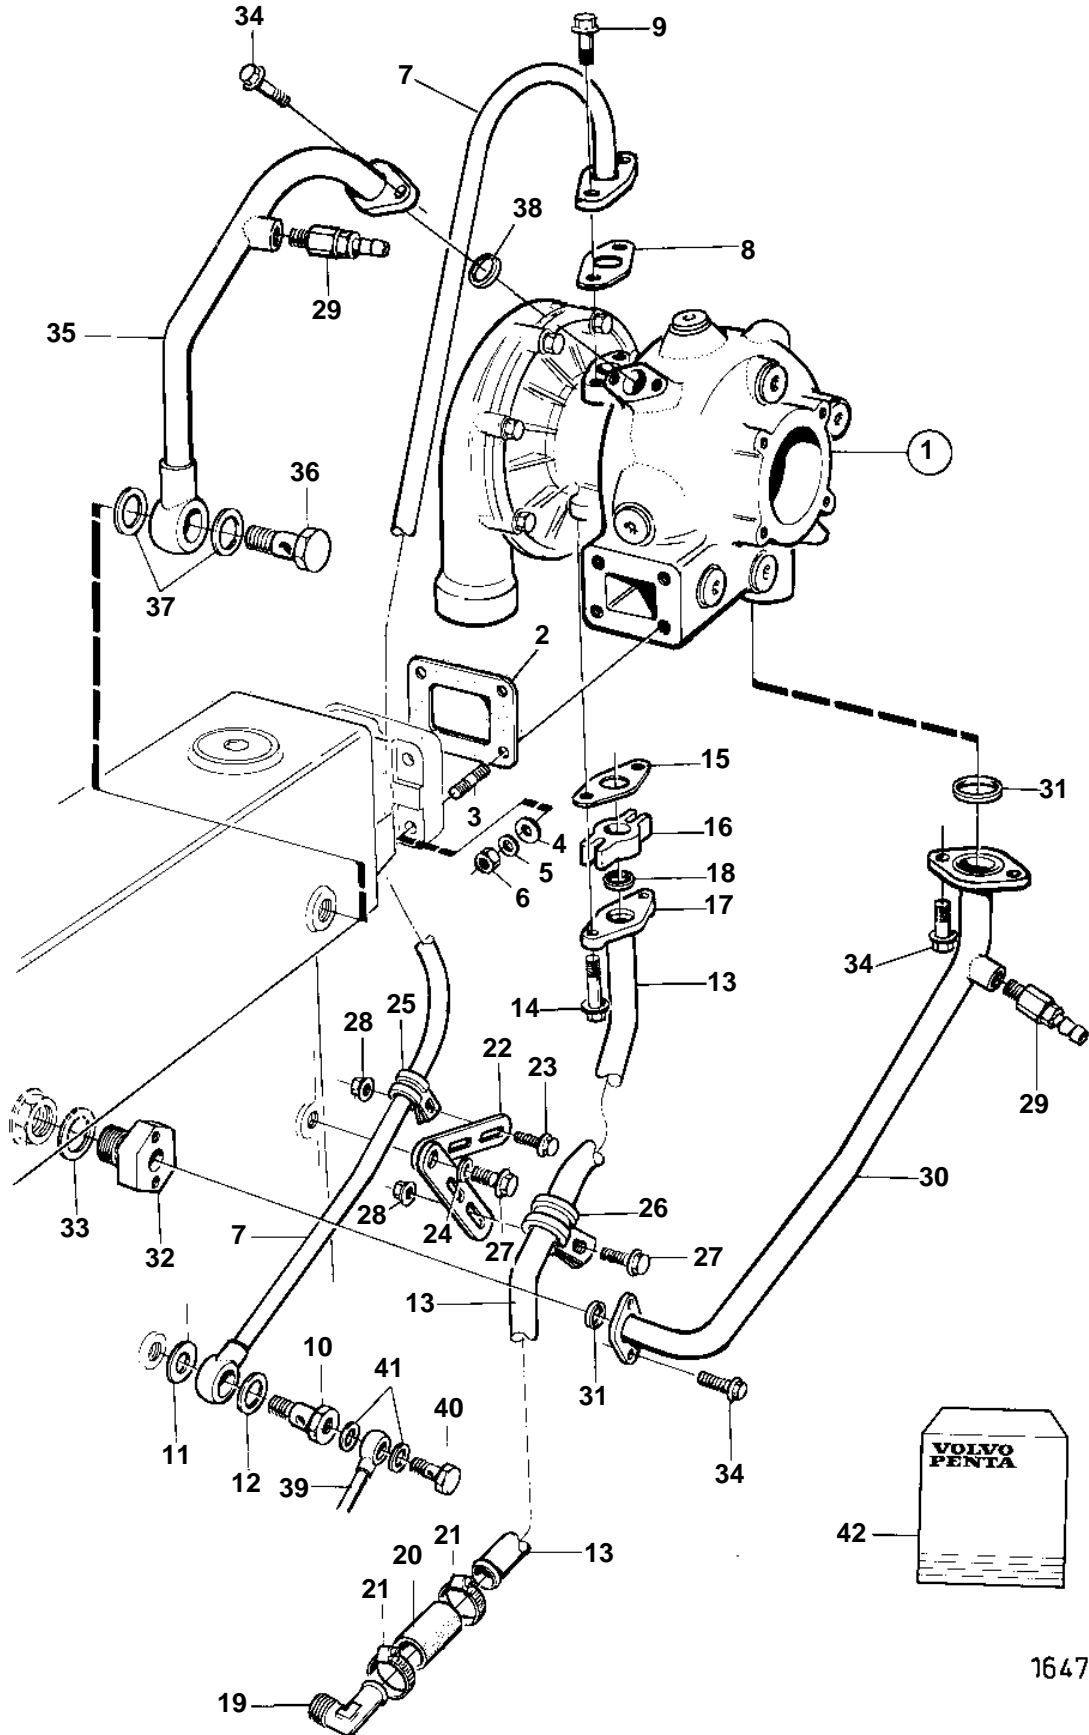

TAMD102A

16477

TAMD102A

REF	PART NO.	QTY	DESCRIPTION	NOTES
1	864388	1	Turbo Comps. not spec.	
2	421324	1	Gasket	
3	943883	4	Stud	
4	940097	4	Washer	
5	942336	4	Spring washer	
6	940183	4	Nut	
7	864387	1	Tube, oil-pressure	
8	420641	1	Gasket	
9	946440	2	Flange screw	
10	479464	1	Hollow screw, cylinder block	
11	942703	1	Gasket	
12	11998	1	Gasket	
13	864391	1	Tube, oil drain	
14	947760	2	Flange screw	
15	420643	1	Gasket	
16	8148729	1	Connector	(469542)
17	469543	1	Flange	
18	469601	1	Sealing ring	
19	479959	1	Elbow nipple, cylinder block	
20	466328	1	Rubber hose	
21	943474	2	Hose clamp	
22	965536	2	Bracket	
23	955560	1	Screw	
24	940280	1	Spring washer	
25	952626	1	Clamp	
26	952632	1	Clamp	
27	946544	2	Flange screw	
28	945407	2	Flange nut	
29	949918	2	Drain cock	
30	864599	1	Tube, coolant water	
31	831622	2	Gasket	
32	847492	1	Nipple	
33	190957	1	Gasket	
34	946544	6	Flange screw	
35	864600	1	Tube, coolant water	
36	866364	1	Hollow screw	SO
37	947627	2	Gasket	
38	831622	1	Gasket	
39	422245	1	Pressure oil line, fuel inj. pump	
40	969299	1	Hollow screw	
41	11994	2	Gasket	
42	876714	1	Gasket kit, turbo connect.	SEE GROUP 99