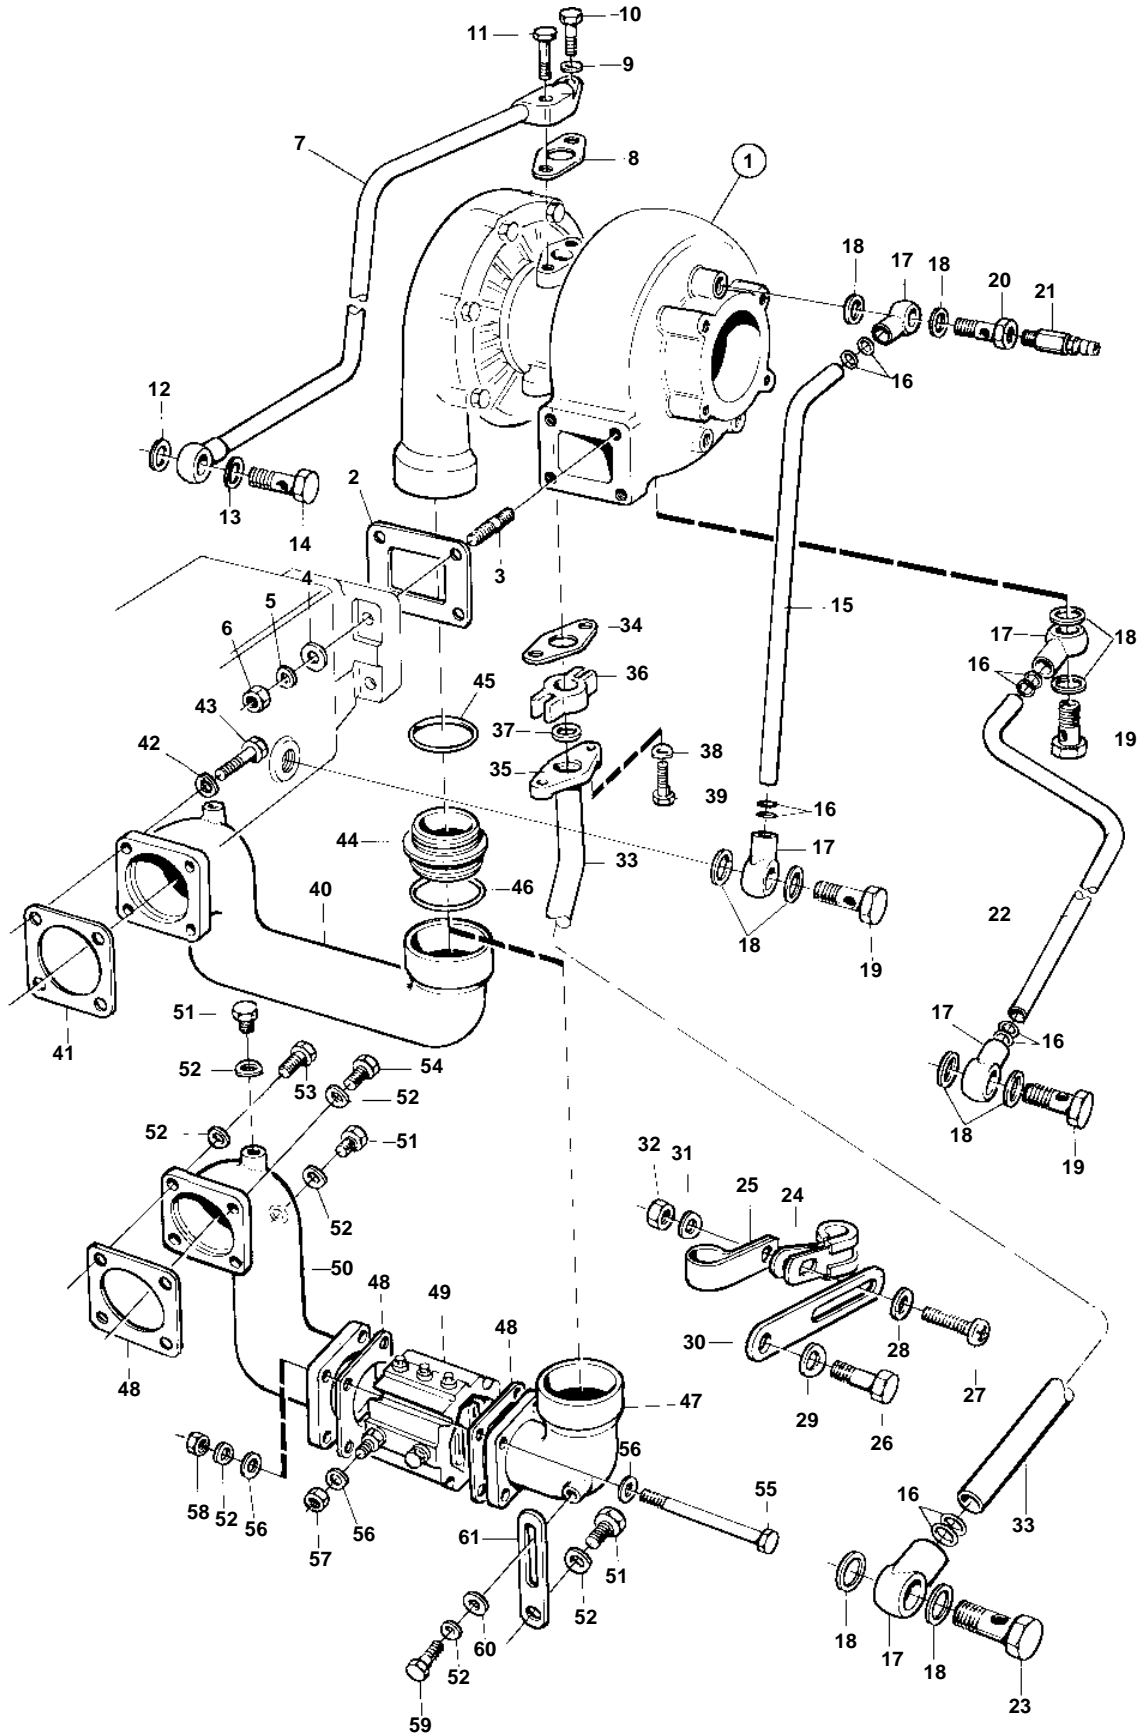

TMD102A

11795

TMD102A

REF	PART NO.	QTY	DESCRIPTION	SEE SEC.	NOTES
1	846807	1	Turbo		
	3802021	1	Turbocharger, exch		Exchange unit
				2744	
2	421324	1	Gasket		
3	943883	4	Stud		
4	940097	4	Washer		
5	942336	4	Spring washer		
6	940183	4	Nut		
7	846808	1	Tube, coolant water		
8	420641	1	Gasket		
9	941907	2	Spring washer		
10	955297	1	Screw		L=25mm
11	940142	1	Screw		L=30mm
12	942703	1	Gasket		
13	11998	1	Gasket		
14	942007	1	Hollow screw		
15	846671	1	Tube, power water		
16	925059	10	O-ring		
17	846810	5	Nipple		
18	947627	10	Gasket		
19	191157	3	Hollow screw		
20	191158	1	Hollow screw		
21	949918	1	Drain cock		
22	846687	1	Tube, water return		
23	191929	1	Hollow screw		
24	952625	1	Clamp		D=9,5mm
25	952632	1	Clamp		D=20,6mm
26	955558	1	Screw		
27	940094	1	Screw		
28	955893	1	Washer		
29	940280	1	Spring washer		
30	965539	1	Bracket		
31	941906	1	Spring washer		
32	955825	1	Nut		
33	846809	1	Tube, oil drain		
34	420643	1	Gasket		
35	469543	1	Flange		
36	469542	1	Connector		SN-XXXXXXXXXX/271095
	8148729	1	Connector		SNXXXXXXXXXX/271096-
37	469601	1	Sealing ring		
38	941907	2	Spring washer		
39	955299	2	Screw		
40	846625	1	Connection pipe		
41	424619	1	Gasket		
42	941907	4	Spring washer		
43	956570	4	Screw		
44	469510	1	Intermediate pipe		
45	864722	1	Sealing ring		
46	469508	1	Sealing ring		
47	848976	1	Connection pipe	SO	
48	424619	3	Gasket		
49		1	Starter element		2743
50	848975	1	Connection pipe	SO	
51	955523	2	Screw		FOR AIR FILTER BRACKET
52	941907	10	Spring washer		
53	956571	2	Screw		
54	956570	2	Screw		
55	959793	4	Screw		
56	955894	10	Washer		
57	17624	2	Nut		
58	955826	4	Nut		
59	955524	1	Screw		
60	960141	1	Washer		

TMD102A

REF	PART NO.	QTY	DESCRIPTION		SEE SEC.	NOTES
61	849138	1	Bracket			