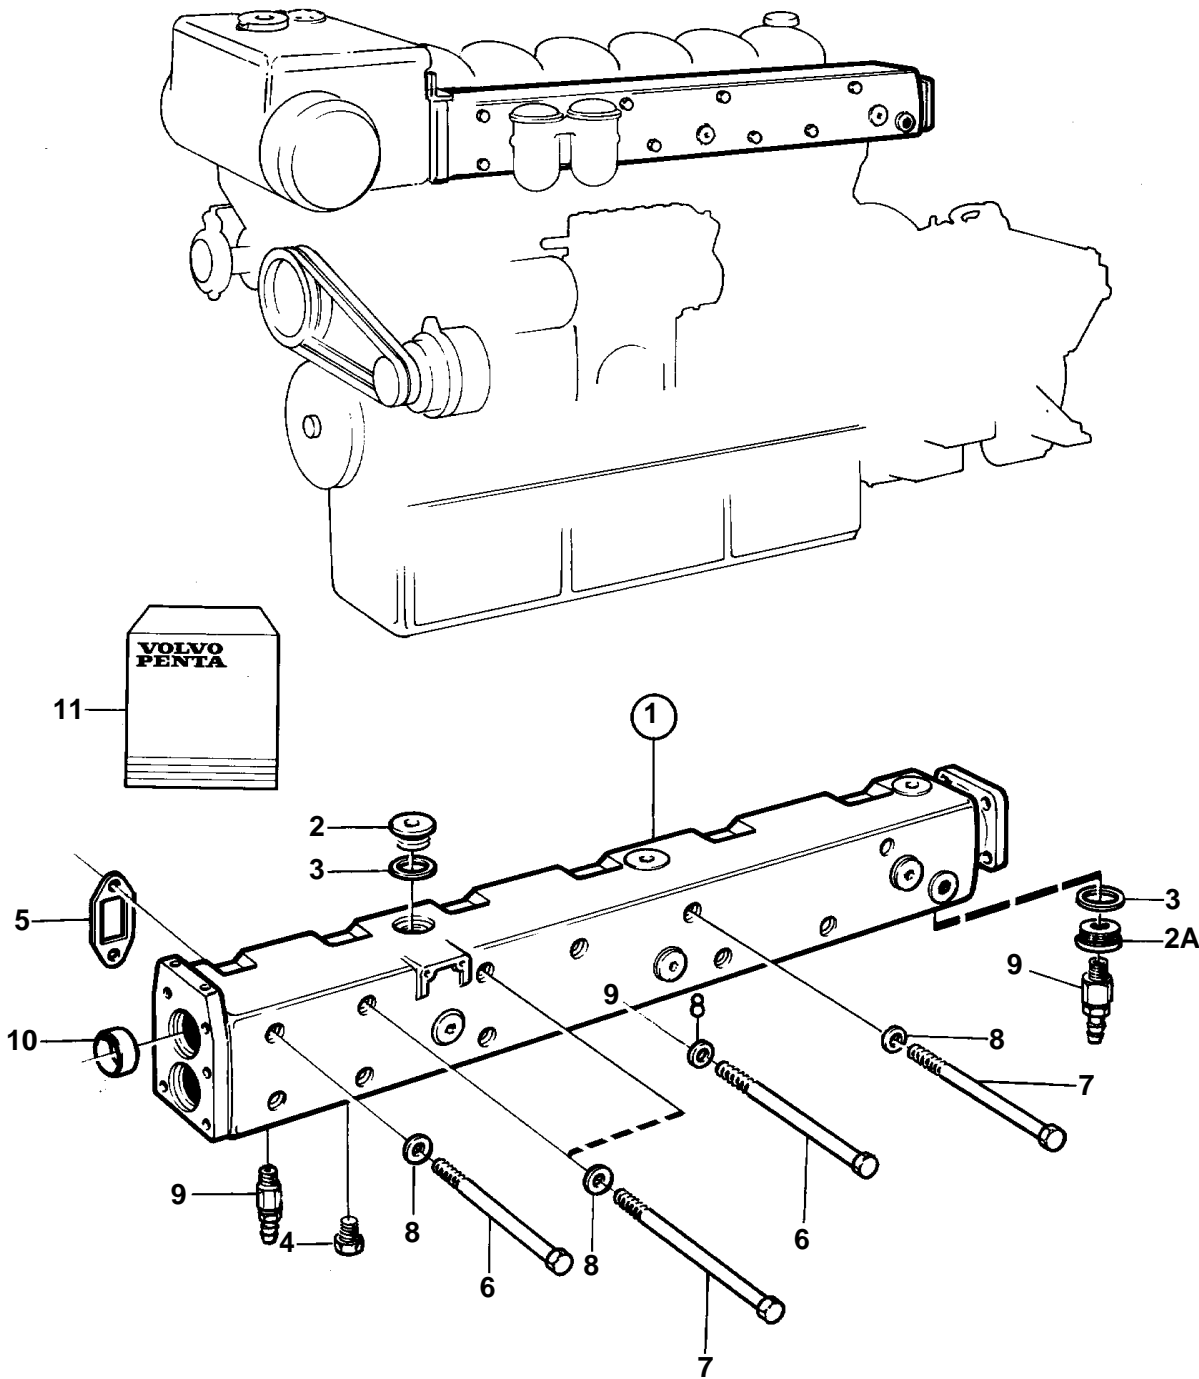

TAMD102D

15271

TAMD102D

REF	PART NO.	QTY	DESCRIPTION	NOTES
1	846482	1	Exhaust pipe	REPLACED BY 3825358
	3825358	1	Exhaust pipe	
2	467367	8	· Plug	
2A	821335	1	· Plug	FOR 3825358
3	469328	9	· Gasket	
4	479979	5	· Plug	(191026)
5	479107	6	Gasket	
6	959797	10	Screw	
7	941251	2	Screw	
8	942336	12	Spring washer	
9	949918	2	Drain cock	
10	846923	2	Sealing ring	
11	876649	1	Gasket kit, induct+exhaust manifold	