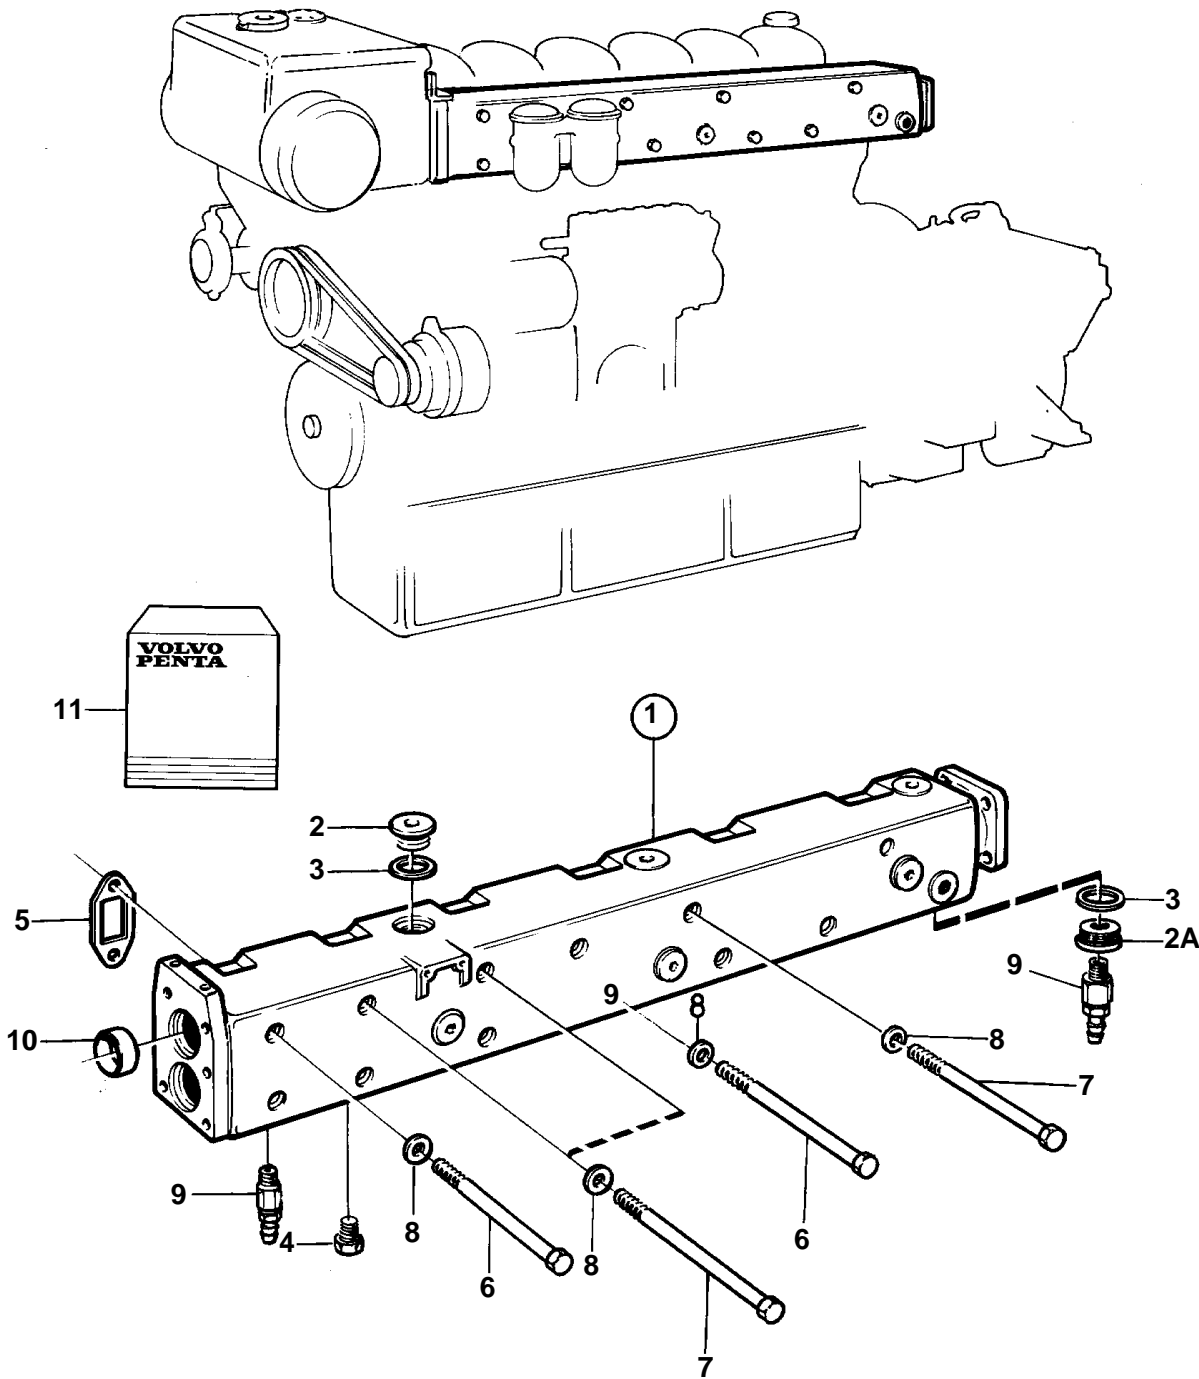

TAMD102A

15271

TAMD102A

REF	PART NO.	QTY	DESCRIPTION	NOTES
1	846482	1	Exhaust pipe	SN-XXXXXXXXXXXX/280699
	3825358	1	Exhaust pipe	SNXXXXXXXXXXXX/280700-
2	467367	9	· Plug	FOR 846482
	467367	8	· Plug	FOR 3825358
2A	821335	1	· Plug	FOR 3825358
3	469328	9	· Gasket	
4	479979	5	· Plug	(191026)
5	479107	6	Gasket	
6	959797	10	Screw	L=140mm
7	941251	2	Screw	L=159mm
8	942336	12	Spring washer	
9	949918	2	Drain cock	
10	846923	2	Sealing ring	
11	876360	1	Gasket kit, induct+exhaust manifold	REPL BY 846643
	876643	1	Gasket kit, induct+exhaust manifold	SEE GROUP 99