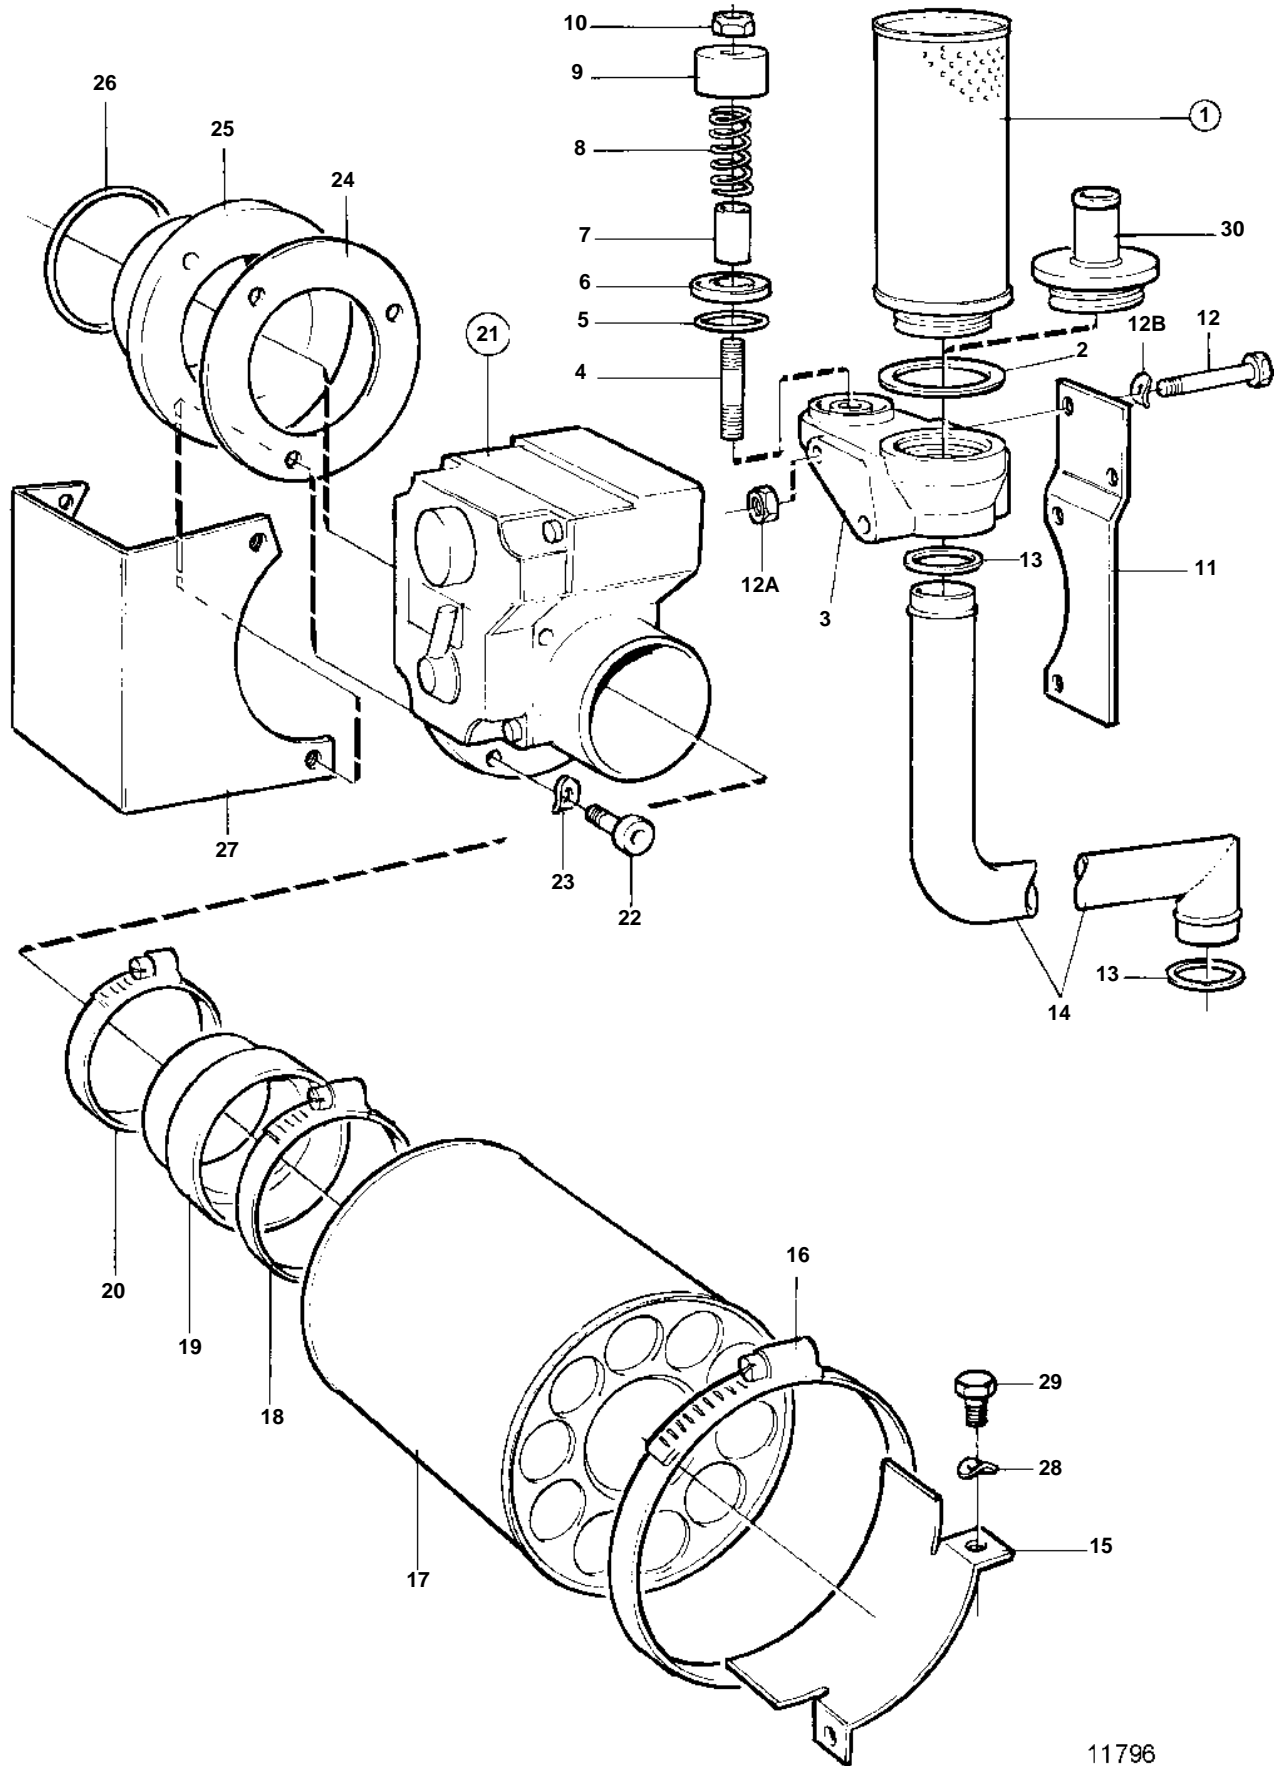

TMD102A

11796

TMD102A

REF	PART NO.	QTY	DESCRIPTION	SEE SEC.	NOTES
1	876069	1	Filter		
2	843449	1	• Gasket		
3	843356	1	Housing		
4	924058	1	Stud		
5	421158	1	Sealing ring		
6	842972	1	Valve disc		
7	842974	1	Spacer sleeve		
8	843301	1	Spring		
9	842975	1	Cover		
10	963105	1	Nut		
11	843370	1	Bracket		
12	955529	2	Screw		
12A	955826	2	Nut		
12B	941907	2	Spring washer		
13	421158	2	Sealing ring		
14	843433	1	Tube		
15	846624	1	Bracket		
16	942921	1	Hose clamp		
17	842280	1	Air filter		
18	943484	1	Hose clamp		
19	842281	1	Hose		
	843409	1	Fitting		To be used when emergency stop is mounted.
20	943481	1	Hose clamp		
	943484	1	Hose clamp		To be used when emergency stop is mounted.
21		1	Emergency stop	1197	
22	959222	1	Screw		L=25mm
	959224	1	Screw		L=35mm
	959233	1	Screw		L=80mm
23	941907	3	Spring washer		
24	862590	1	Gasket		
25		1	Ring		
26	925093	1	O-ring		
27	847088	1	Bracket		
28	941907	2	Spring washer		
29	955523	2	Screw		
30	845260	1	Hose attachment		