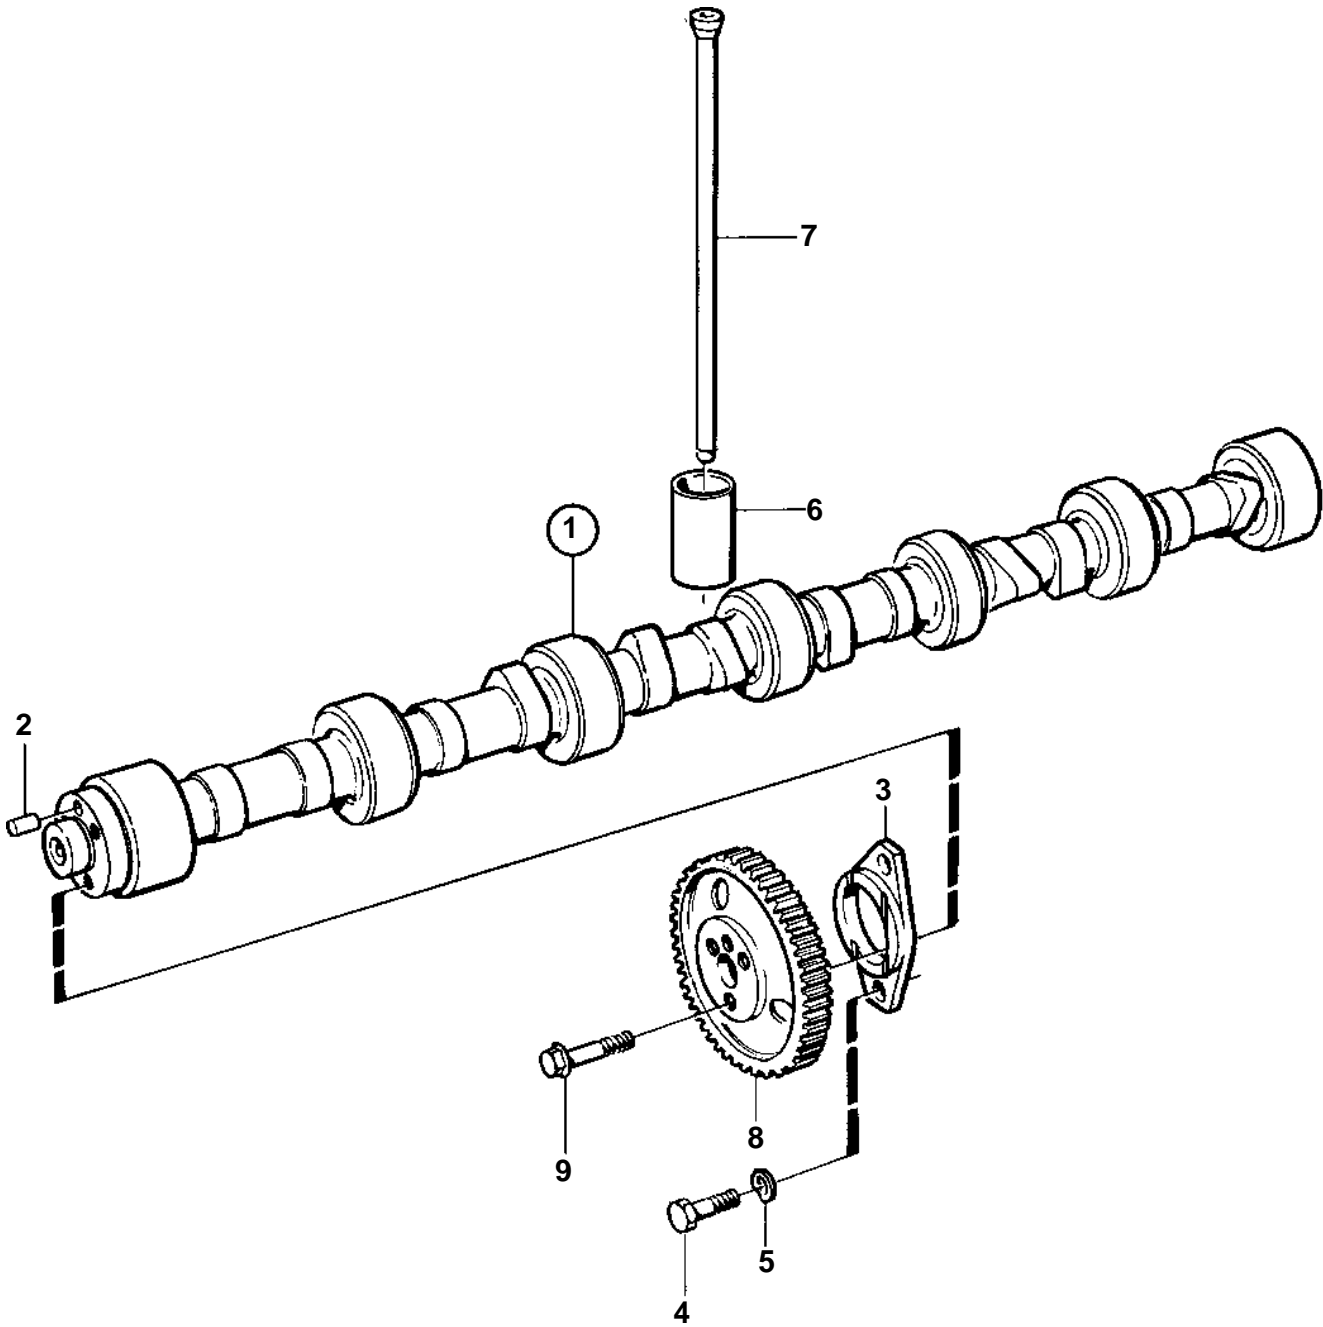

TAMD102D

## TAMD102D

REF	PART NO.	QTY	DESCRIPTION	SEE SEC.	NOTES
1	479450	1	Camshaft		
2	950588	1	• Pin		
3	465789	1	Flange		(469324)
4	940115	2	Screw		
5	942336	2	Spring washer		
6	479031	12	Lifter		
7	467820	12	Push rod		
8	478297	1	Gear, nitrocarburized		
			Bulletin 45-01	45-01-EN	Timing Gears, 71, 100, 121
9	471555	3	Screw		