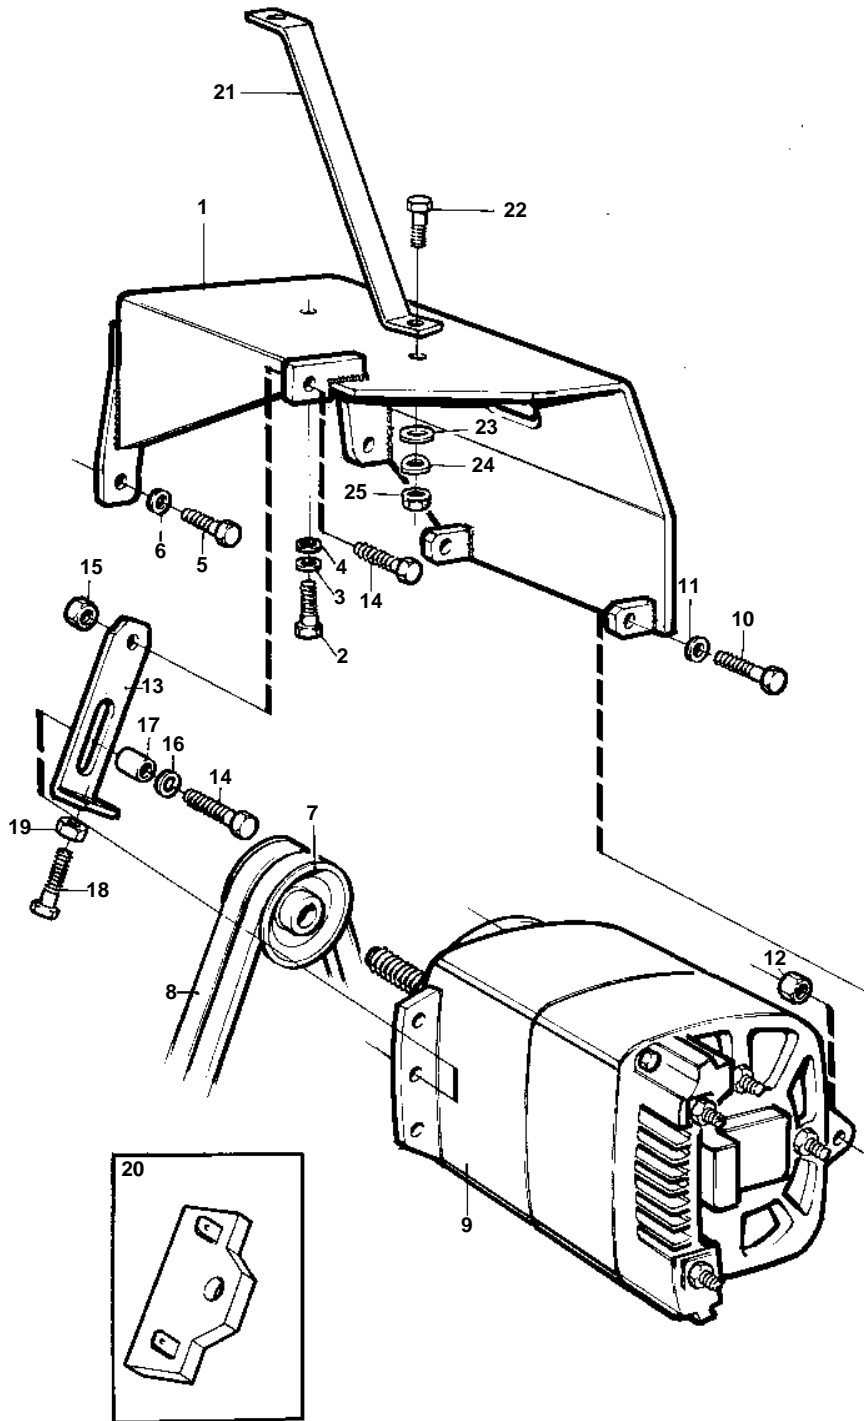

TMD102A, TAMD102A, TAMD102D

15371

## TMD102A, TAMD102A, TAMD102D

REF	PART NO.	QTY	DESCRIPTION	SEE SEC.	NOTES
1	849764	1	Bracket		
2	940115	2	Screw		
3	942336	2	Spring washer		
4	960142	2	Washer		
5	955536	4	Screw		
6	942336	4	Spring washer		
7	849773	1	Pulley		
8	862488	1	V-belt		
9	849748	1	Alternator		
	3803499	1	Alternator,exch		Exchange unit
				596	
10	955564	2	Screw		
11	955898	2	Washer		
12	950356	2	Lock nut		
13	849791	1	Tensioner		
14	955562	2	Screw		
15	950356	1	Lock nut		
16	940280	1	Spring washer		
17	823196	1	Spacer sleeve		
18	949366	1	Screw		
19	971071	1	Nut		
20		1	Control resistance		
21		1	Staytherm. housing		For engines in with keel cooling.
22	955535	1	Screw		
23	960148	1	Washer		
24	941908	1	Spring washer		
25	955827	1	Nut		