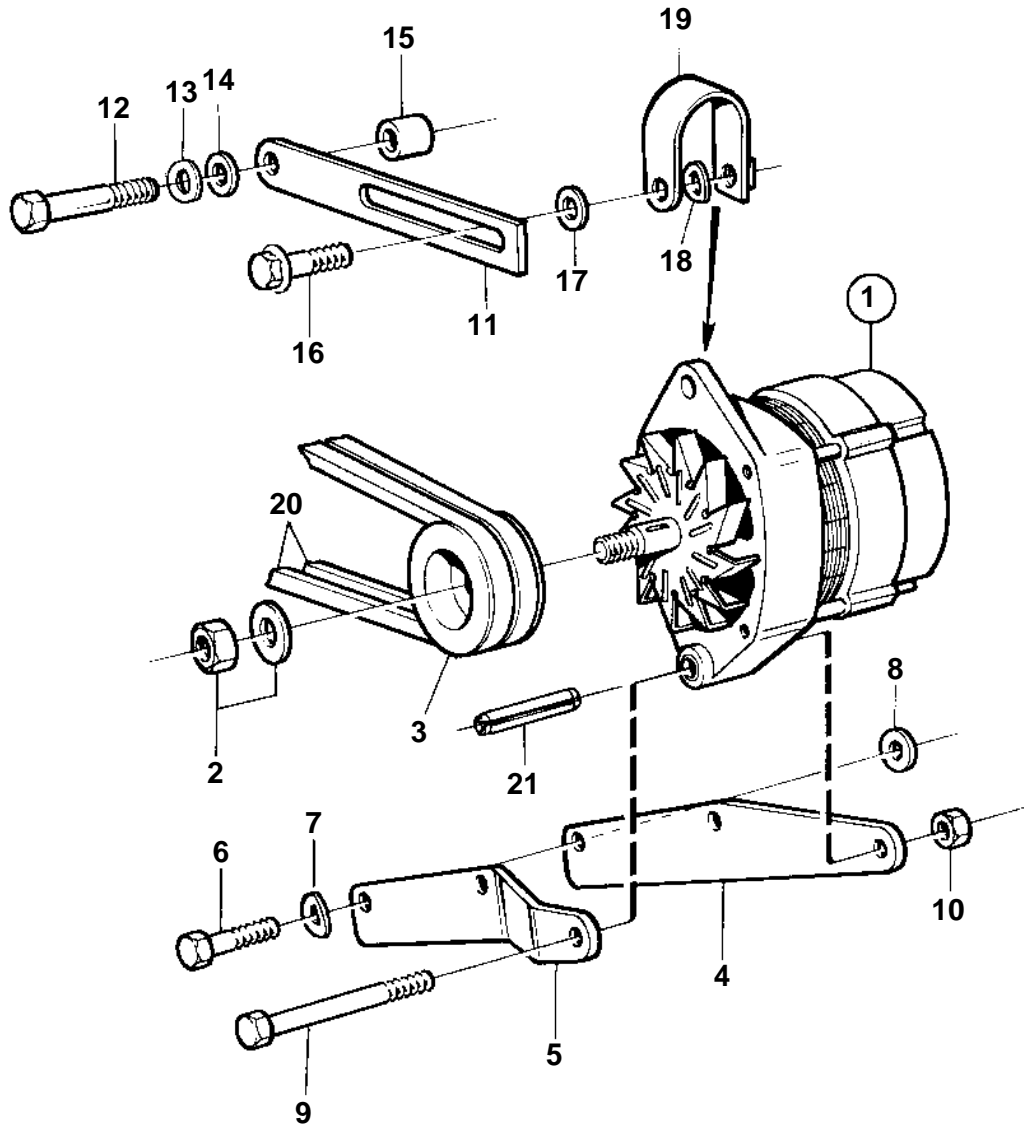

TAMD102A, TAMD102D

15368

TAMD102A, TAMD102D

REF	PART NO.	QTY	DESCRIPTION	SEE SEC.	NOTES
1	849563	1	Alternator		SN-1101019500/XXXXXX. 28V 55A. For 24 voltage electric system.
				1465	
	863955	1	Alternator		SN-1101038358/XXXXXX. 28V 60A. For 24 voltage electric system.
			Bulletin 45-02A	45-02A-EN	Alternator
1				1383	
	872021	1	Alternator		SN1101038359/XXXXXX-. 28V 60A. For 24 voltage electric system.
				127	
2		1	· Mounting kit	127	
3	841812	1	Pulley		
4	863915	1	Bracket		
5	863914	1	Bracket		
6	955538	2	Screw		
7	942336	2	Spring washer		
8	960142	2	Washer		
9	955556	1	Screw		
10	950355	1	Nut		
11	864721	1	Tensioner		
12	942338	1	Screw		
13	942336	1	Spring washer		
14	940097	1	Washer		
15	842930	1	Spacer sleeve		L=9mm
	843028	1	Spacer sleeve		L=25mm, K.C
16	948217	1	Flange screw		
17	960141	1	Washer		
18	941907	1	Spring washer		
19	466734	1	Tensioning eyelet		
20	966972	1	V-belt kit		
21	1610144	1	Pin		SN1101038359/XXXXXX-