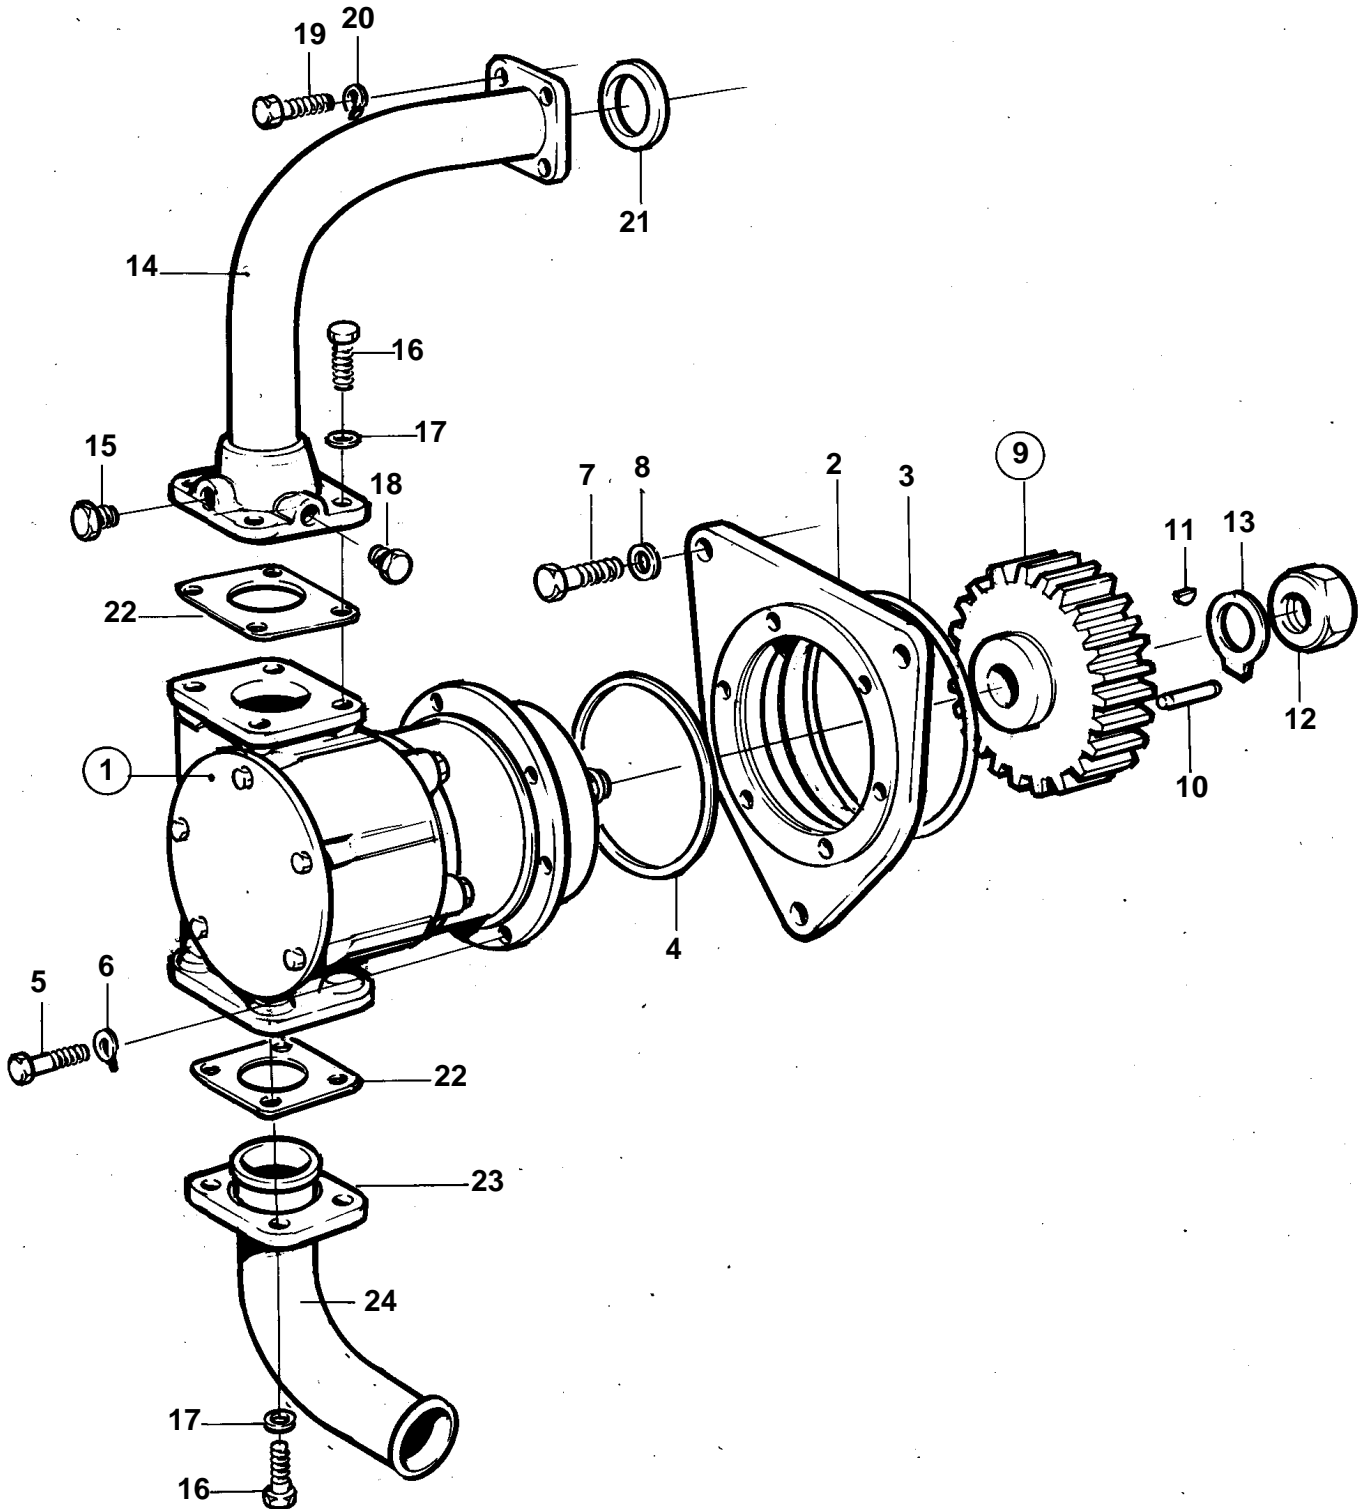

TMD102A

16432

TMD102A

REF	PART NO.	QTY	DESCRIPTION	SEE SEC.	NOTES
1	846354	1	Sea water pump	555	
2	820695	1	Intermediate section		
3	975610	1	O-ring		
4	925095	1	O-ring		
5	940114	3	Screw		
6	942336	3	Spring washer		
7	955576	3	Screw		
8	941911	3	Spring washer		
9	820637	1	Gear		
10	950564	1	· Pin		
11	942406	1	Key		
12	955860	1	Nut		
13	942735	1	Lock washer		
14	846705	1	Tube, heat exchanger		SN-1101051736/XXXXXX
	3825448	1	Coolant pipe, heat exchanger		SN1101051737/XXXXXX-
15	180759	1	Plug		
16	940114	8	Screw		
17	942336	8	Spring washer		
18	192134	1	Plug		
19	940135	4	Screw		
20	941907	4	Spring washer		
21	864491	1	Gasket		
22	862592	2	Gasket		
23	842029	1	Flange		
24	842028	1	Riser		