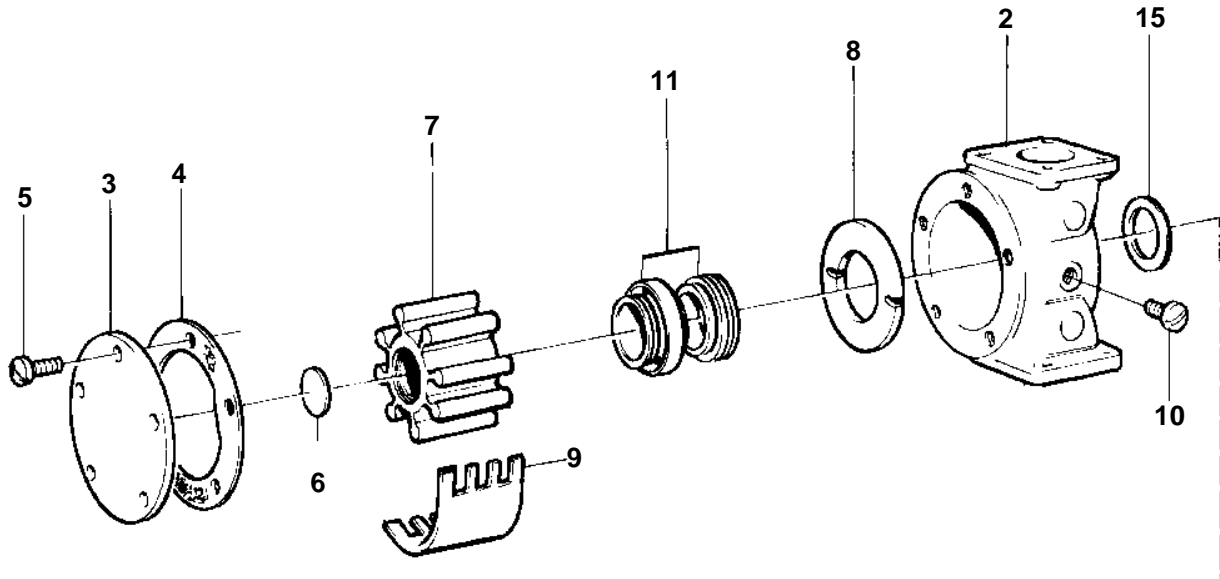

①

REF	PART NO.	QTY	DESCRIPTION	NOTES
1	846354	1	Sea water pump	
2		1	· Pump housing	
3	847228	1	· Cover	
4	825728	1	· Gasket	Included in impeller kit.
5	847229	5	· Screw	Included in overhaul kit.
6	812966	1	· Sealing washer	Included in impeller kit.
7		1	· Impeller	Included in impeller kit.
8	812959	1	· Washer	Included in overhaul kit.
9	827013	1	· Cam	
10	825730	1	· Screw	
11	812968	1	· Sealing ring	
12	845969	1	· Bearing housing	
13	940135	4	· Screw	
14	941907	4	· Spring washer	
15	812964	1	· Deflector	Included in overhaul kit.
16	847230	2	· Lock ring	Included in overhaul kit.
17	11013	2	· Ball bearing	Included in overhaul kit.
18	825735	1	· Lock ring	Included in overhaul kit.
19	825978	1	· Shaft	
20	845795	1	· Sealing ring	Included in overhaul kit.
21	875736	1	Impeller kit	SEE GROUP 99
	875737	1	Overhaul kit	SEE GROUP 99