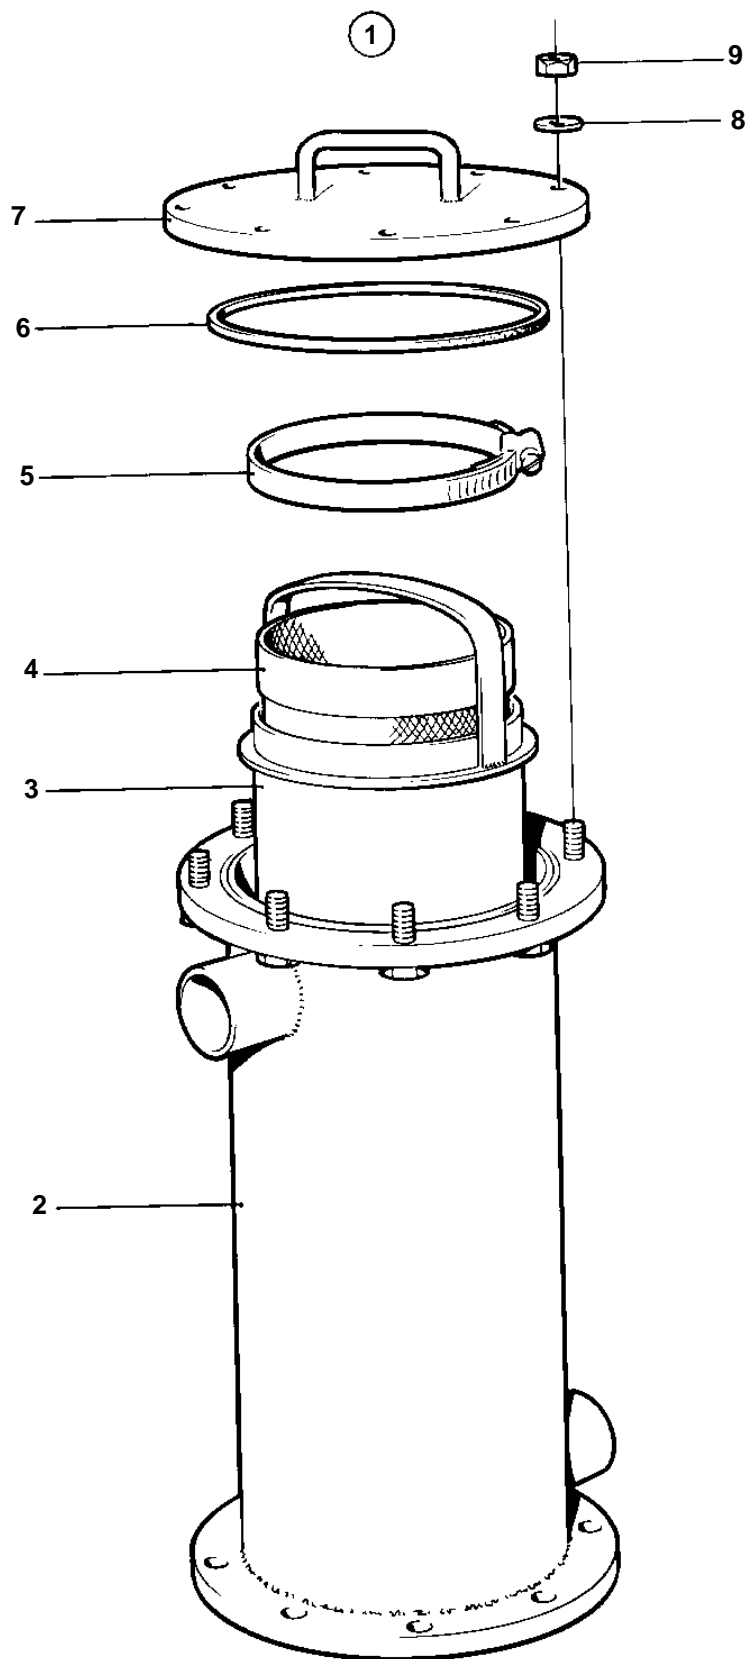

COMMON

5552

COMMON

REF	PART NO.	QTY	DESCRIPTION
1	843957	1	Sea water filter
2		1	· Filter housing
3		1	· Filter basket
4	843971	1	· Filter bag
5	949000	1	· Clamp
6	925287	1	· O-ring
7		1	· Cover
8	955900	8	· Washer
9	955785	8	· Nut