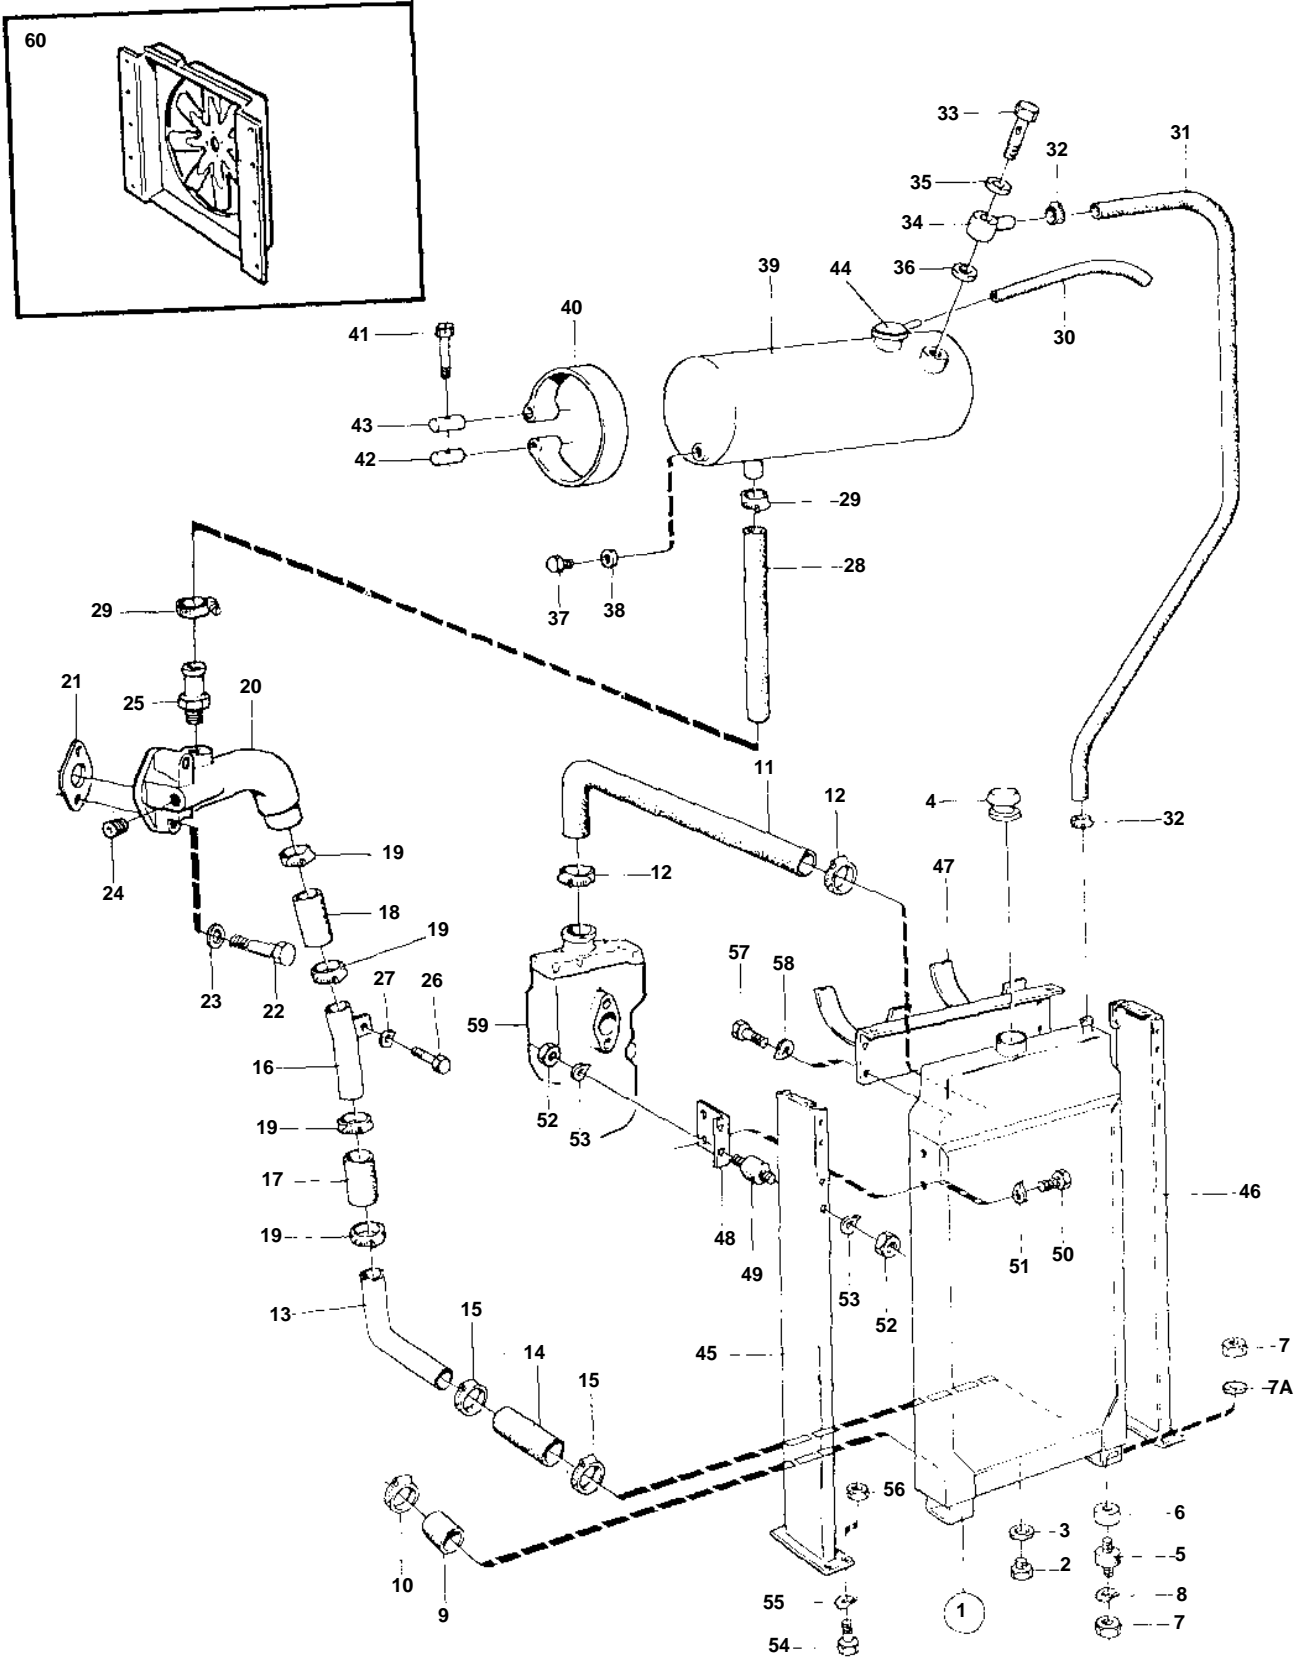

TMD102A (AUX)

## TMD102A (AUX)

REF	PART NO.	QTY	DESCRIPTION	SEE SEC.	NOTES
1	843989	1	Radiator		0,75sqm
2	960630	1	• Plug		
3	957178	1	• Gasket		
4	344753	1	Radiator cap		
5	833720	2	Rubber cushion		
6	807228	2	Sleeve		
7	955850	4	Nut		
7A	955898	2	Washer		
8	940280	4	Spring washer		
9	824474	1	Connector		
10	961673	1	Clamp		
11	836106	1	Hose		
12	943480	2	Clamp		
13	836108	1	Tube		
14	952980	X	Rubber hose		L=130mm
15	943480	2	Clamp		
16	820639	1	Tube		
17	952980	X	Rubber hose		L=130mm
18	952980	X	Rubber hose		L=130mm
19	943480	4	Clamp		
20	423137	1	Riser		
21	423138	1	Gasket		
22	955540	1	Screw		L=70mm
	955537	1	Screw		L=51mm
23	942336	2	Spring washer		
24	952077	2	Plug		
25	941845	1	Nipple		
26	955536	1	Screw		
27	942336	8	Spring washer		
28	944386	X	Hose		L=1000mm
29	943475	2	Hose clamp		
30	192618	X	Hose		L=2000mm
31	13776	X	Rubber hose		L=620mm
32	943470	2	Hose clamp		
33	944153	1	Hollow screw		
34	836267	1	Banjo nipple		
35	957178	1	Gasket		
36	957177	1	Gasket		
37	947660	1	Plug		
38	957175	1	Gasket		
39	836199	1	Tank		
40	339958	2	Tensioning band		
41	31406	2	Screw		
42	31404	2	Pin		
43	31405	2	Pin		
44	866095	1	Pressure cap		
45		1	Bracket		RIGHT
46		1	Bracket		L
47		1	Bracket		
48		2	Bracket		
49	1228599	4	Rubber cushion		
50	940199	4	Screw		
51	941907	4	Spring washer		
52	955781	8	Nut		
53	941906	8	Spring washer		
54	940134	8	Screw		
55	941909	8	Spring washer		
56	940157	8	Nut		
57	940114	6	Screw		
58	942336	6	Spring washer		
59		1	Water pump	2859	
60		1	Fan	2866	
		1	Fan protector	2866	