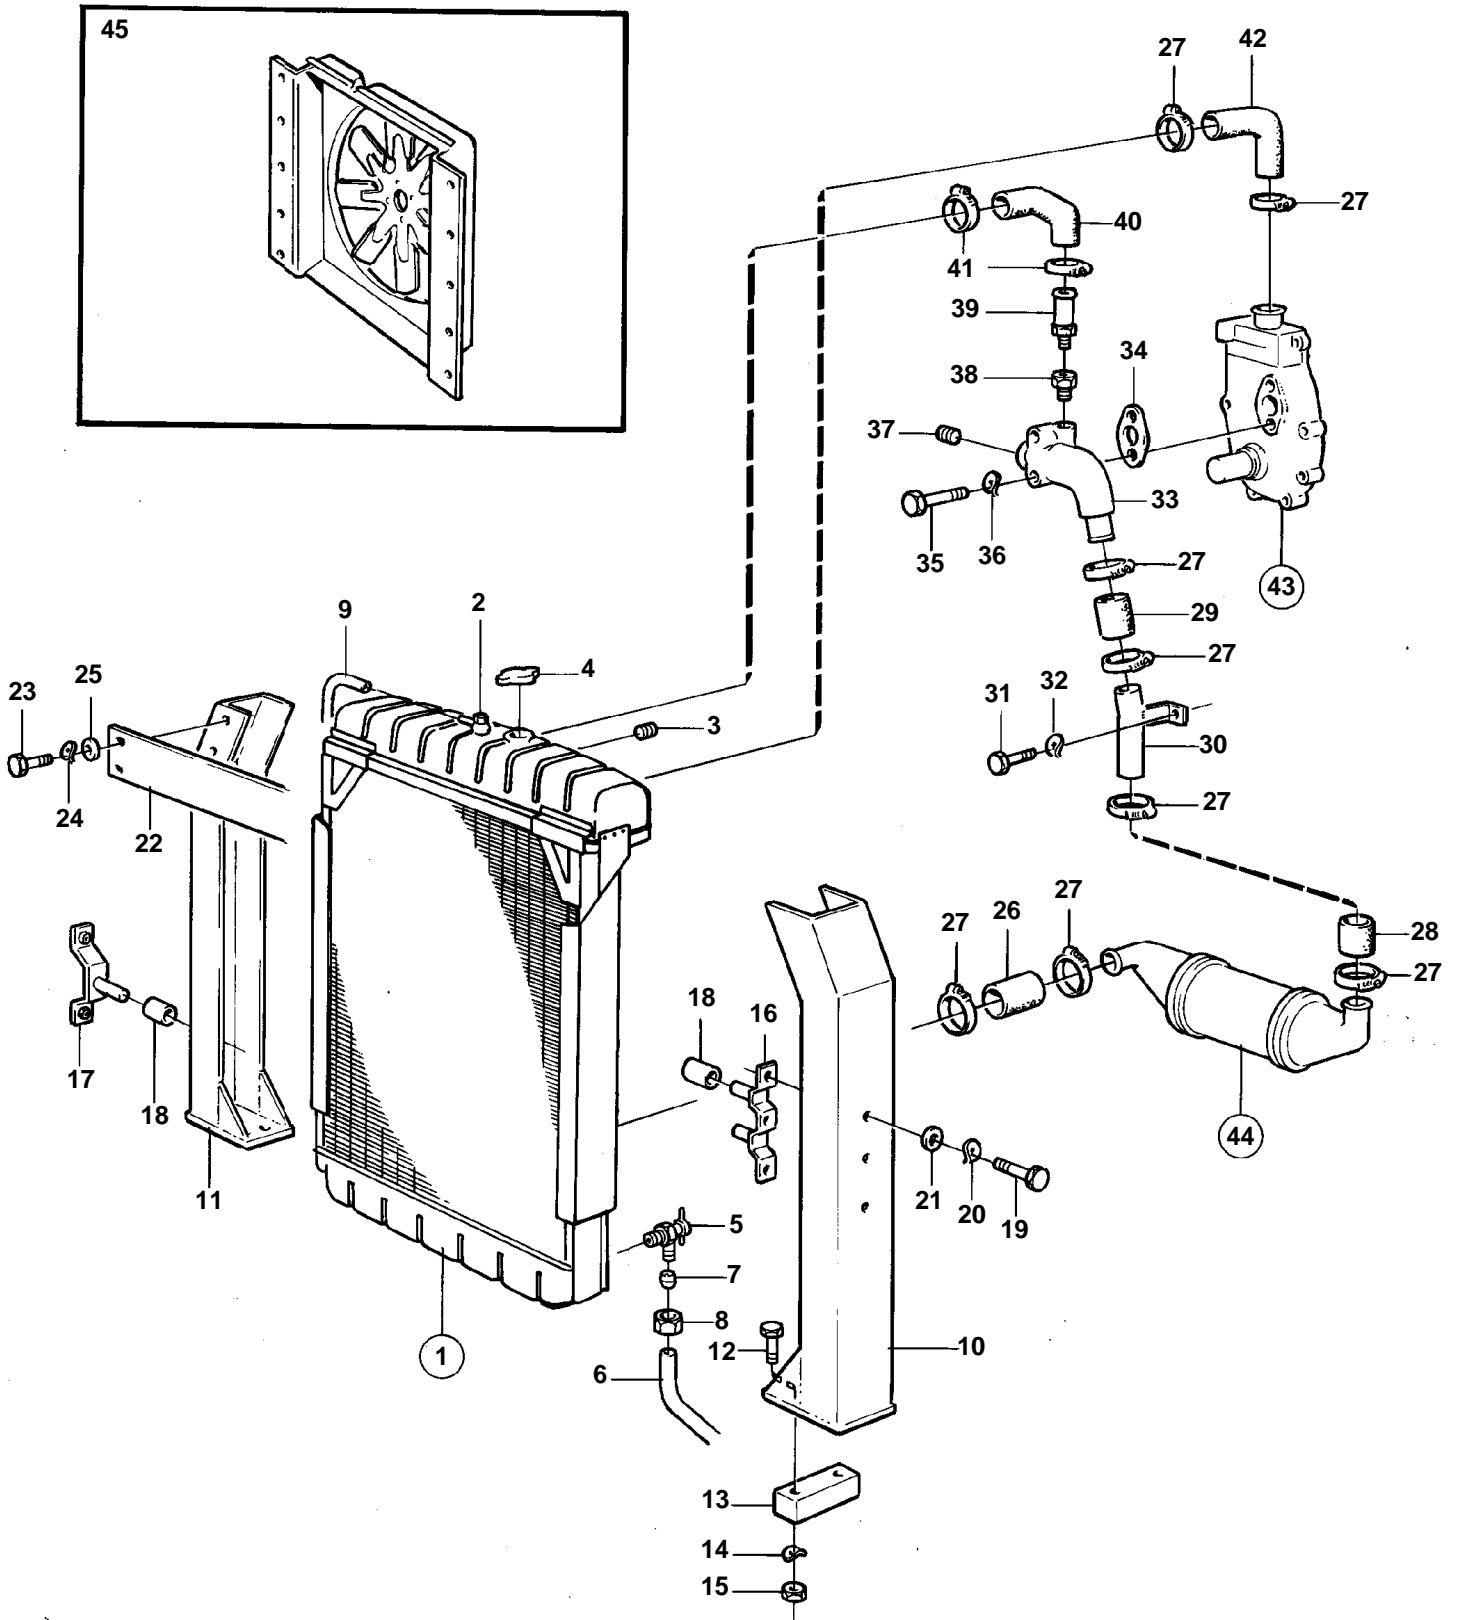

TMD102A (AUX)

11595

TMD102A (AUX)

REF	PART NO.	QTY	DESCRIPTION	SEE SEC.	NOTES
1		1	Radiator		0.5sqm
2	342099	1	· Reducing valve		
3	952075	1	Plug		
4	344753	1	Radiator cap		
5	479970	1	Tap		(820436)
6	954305	X	Copper tube		ALT, L=250mm
7	954365	1	Fitting		ALT
8	954357	1	Cap nut		ALT
9	192618	X	Hose		L=1400mm
10		1	Bracket		L
11		1	Bracket		RIGHT
12	940115	8	Screw		DTD, L=25mm
	955537	8	Screw		FOR 844505
13		4	Spacer plate		L=300mm
14	942336	8	Spring washer		
15	955827	8	Nut		
16	341909	1	Attaching plate		L
17	341907	2	Attaching plate		RIGHT
18	823381	4	Rubber cushion		
19	940135	7	Screw		
20	941907	7	Spring washer		
21		7	Washer		
22		1	Bracket		
23	955523	4	Screw		
24	941907	4	Spring washer		
25	955894	4	Washer		
26	821684	1	Hose		
27	943480	8	Clamp		(961673)
28	952980	X	Rubber hose		L=130mm
29	952980	X	Rubber hose		L=130mm
30	820639	1	Tube		
31	955536	1	Screw		ALT
32	942336	1	Spring washer		ALT
33		1	Riser	2859	
34	423138	1	Gasket		
35	955540	1	Screw		L=70mm
	955537	1	Screw		L=51mm
36	942336	2	Spring washer		
37	952077	2	Plug		
38	180265	1	Extension		
39	941845	1	Nipple		
40	342309	1	Rubber hose		
41	943475	2	Hose clamp		
42	845872	1	Radiator hose		
43		1	Circulation pump	2859	
44		1	Oil coolerfront end mounted	2810	
45		1	Fan shroud	2866	