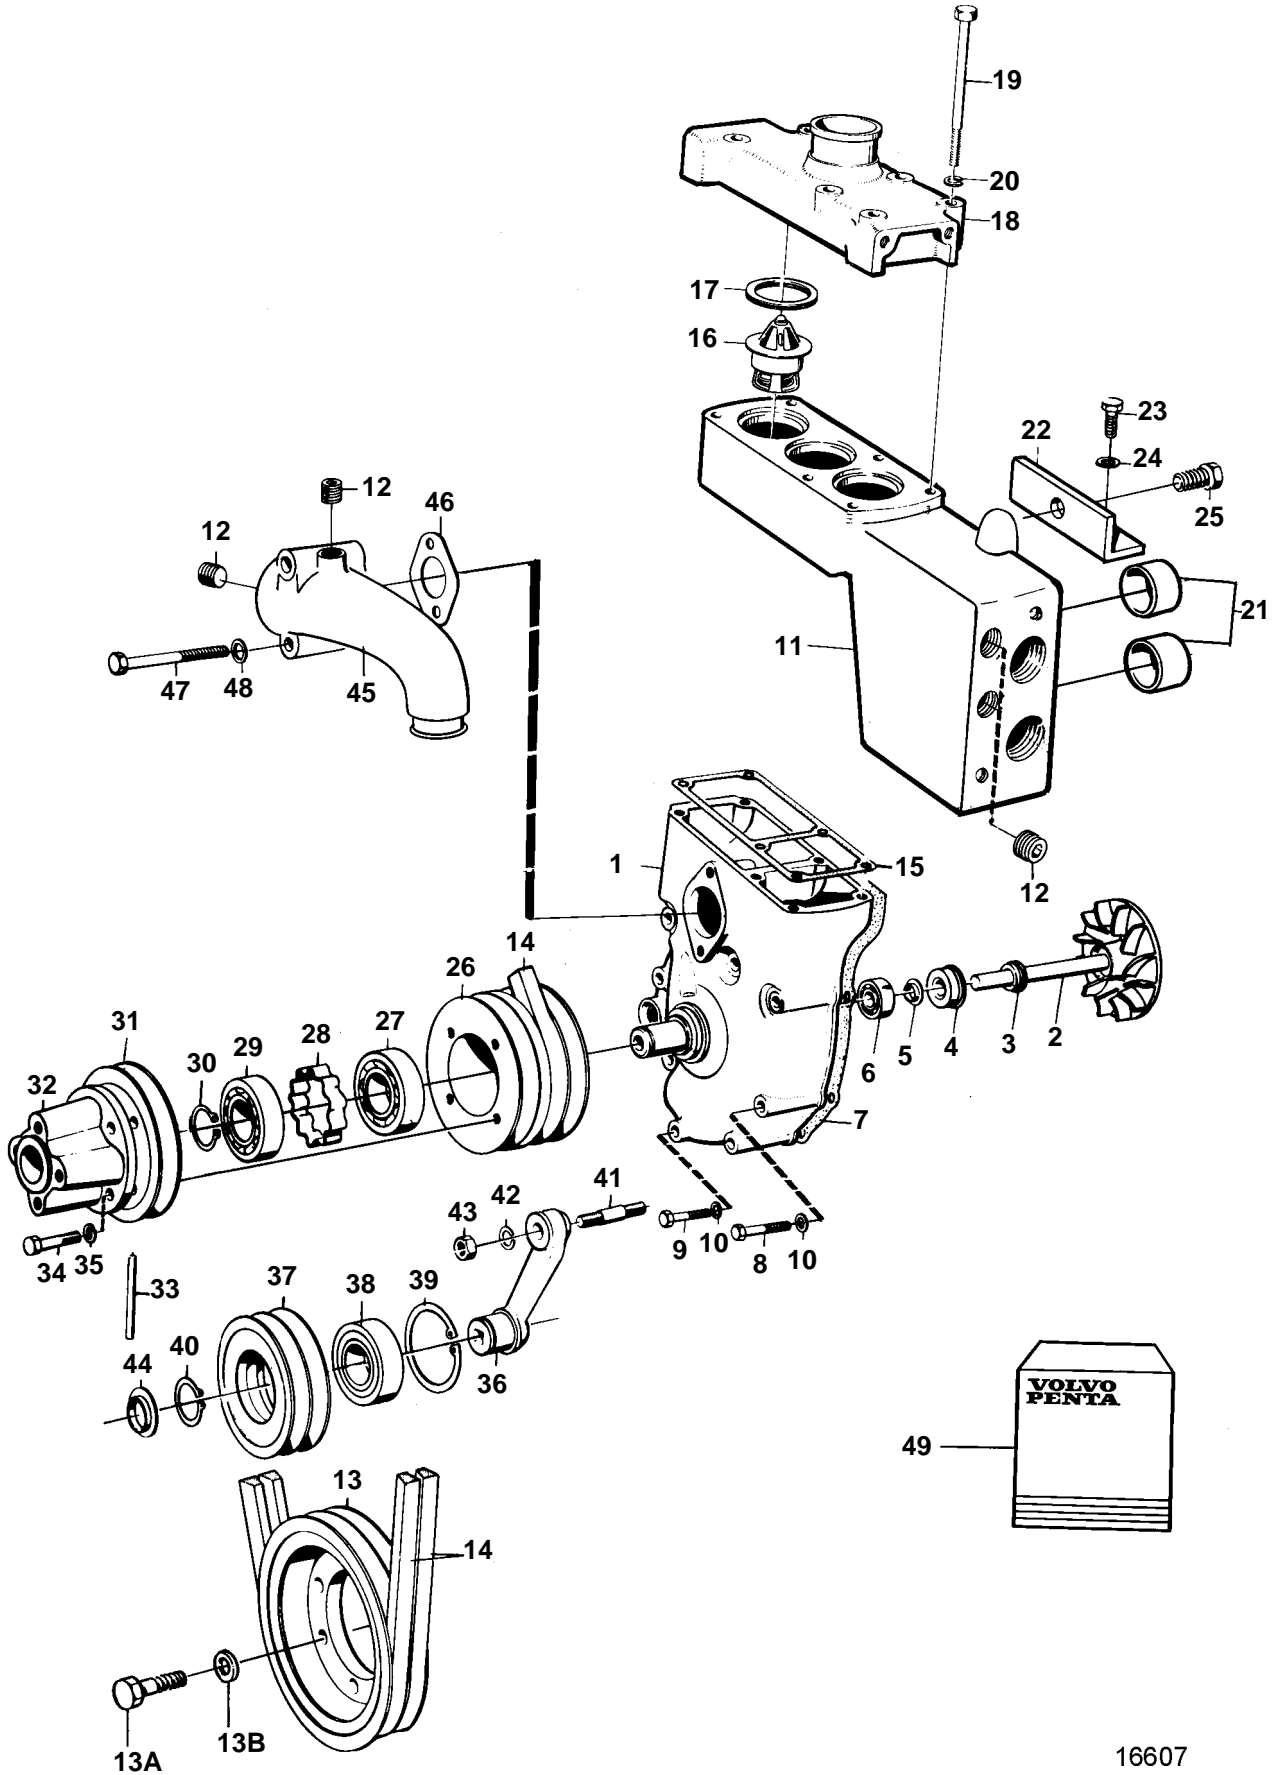

TMD102A (AUX)

16607

TMD102A (AUX)

| REF | PART NO. | QTY | DESCRIPTION | NOTES |
|-----|----------|-----|--------------------|---------------------------|
| 1 | 422312 | 1 | Water pump | |
| | 3803205 | 1 | Circ. pump, exch | Exchange unit |
| 2 | 422148 | 1 | · Shaft | Included in overhaul kit. |
| 3 | 421306 | 1 | · Wear ring | Included in overhaul kit. |
| 4 | 1545283 | 1 | · Sealing ring | Included in overhaul kit. |
| 5 | 70913 | 1 | · Deflector | Included in overhaul kit. |
| 6 | 1660609 | 1 | · Ball bearing | Included in overhaul kit. |
| 7 | 423127 | 1 | Gasket | Included in overhaul kit. |
| 8 | 955542 | 6 | Screw | |
| 9 | 940162 | 2 | Screw | |
| 10 | 942336 | 8 | Spring washer | |
| 11 | 837185 | 1 | Thermostat housing | |
| 12 | 952077 | 4 | Plug | |
| 13 | 823028 | 1 | Pulley | |
| 13A | 955549 | 12 | Screw | |
| 13B | 941909 | 12 | Spring washer | |
| 14 | 966395 | 1 | V-belt kit | |
| 15 | 862596 | 1 | Gasket | Included in overhaul kit. |
| 16 | 875788 | 1 | Thermostat kit | 70°C |
| | 875787 | 2 | Thermostat kit | 76°C |
| 17 | 416033 | 3 | · Sealing ring | |
| 18 | 422552 | 1 | Cover | |
| 19 | 191652 | 6 | Screw | |
| 20 | 942336 | 6 | Spring washer | |
| 21 | 846923 | 2 | Sealing ring | |
| 22 | 846739 | 1 | Anchorage | |
| 23 | 940115 | 2 | Screw | |
| 24 | 940097 | 2 | Washer | |
| 25 | 955560 | 1 | Screw | |
| 26 | 423125 | 1 | Pulley | |
| 27 | 181538 | 1 | Ball bearing | Included in overhaul kit. |
| 28 | 422202 | 1 | Spacer sleeve | |
| 29 | 11013 | 1 | Ball bearing | |
| 30 | 914462 | 1 | Lock ring | Included in overhaul kit. |
| 31 | 422499 | 1 | Pulley | |
| 32 | 422493 | 1 | Hub | |
| 33 | 951969 | 1 | Pin | |
| 34 | 940186 | 4 | Screw | |
| 35 | 941907 | 4 | Spring washer | |
| 36 | 422628 | 1 | Lever | |
| 37 | 465328 | 1 | Pulley | |
| 38 | 1544092 | 1 | Ball bearing | |
| 39 | 914533 | 1 | Snap ring | |
| 40 | 914462 | 1 | Lock ring | |
| 41 | 953583 | 1 | Stud | |
| 42 | 941911 | 1 | Spring washer | |
| 43 | 955828 | 1 | Nut | |
| 44 | 420416 | 1 | Protecting plate | |
| 45 | 423137 | 1 | Riser | |
| 46 | 423138 | 1 | Gasket | Included in overhaul kit. |
| 47 | 955540 | 1 | Screw | L=70mm |
| | 955537 | 1 | Screw | L=51mm |
| 48 | 942336 | 2 | Spring washer | |
| 49 | 876435 | 1 | Overhaul kit | |