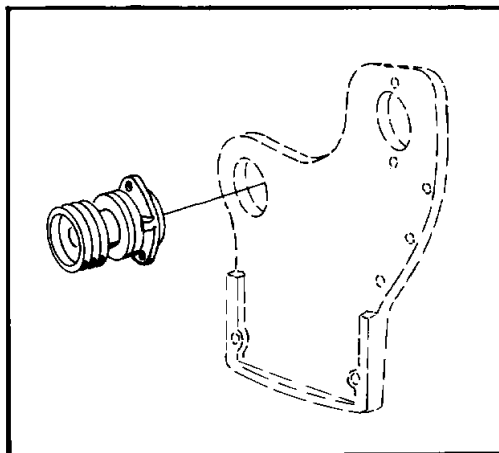

TAMD102D

15322

TAMD102D

REF	PART NO.	QTY	DESCRIPTION
1	821064	1	Pulley
2	823116	1	Pulley
3		1	Drive outlet
4	821067	1	· Bearing housing
5	821068	1	· Shaft
6	11013	2	· Ball bearing
7	821072	1	· Spacer sleeve
8	958858	1	· Sealing ring
9	914533	1	· Snap ring
10	942406	2	· Key
11	955860	2	· Nut
12	942735	2	· Lock washer
13	820960	1	Dog clutch
14	821071	1	Companion flange, sea water pump
15	955513	4	Screw
16	820697	1	Intermediate section
17	940115	6	Screw
18	942336	6	Spring washer
19	925095	1	O-ring
20	420213	1	Seal