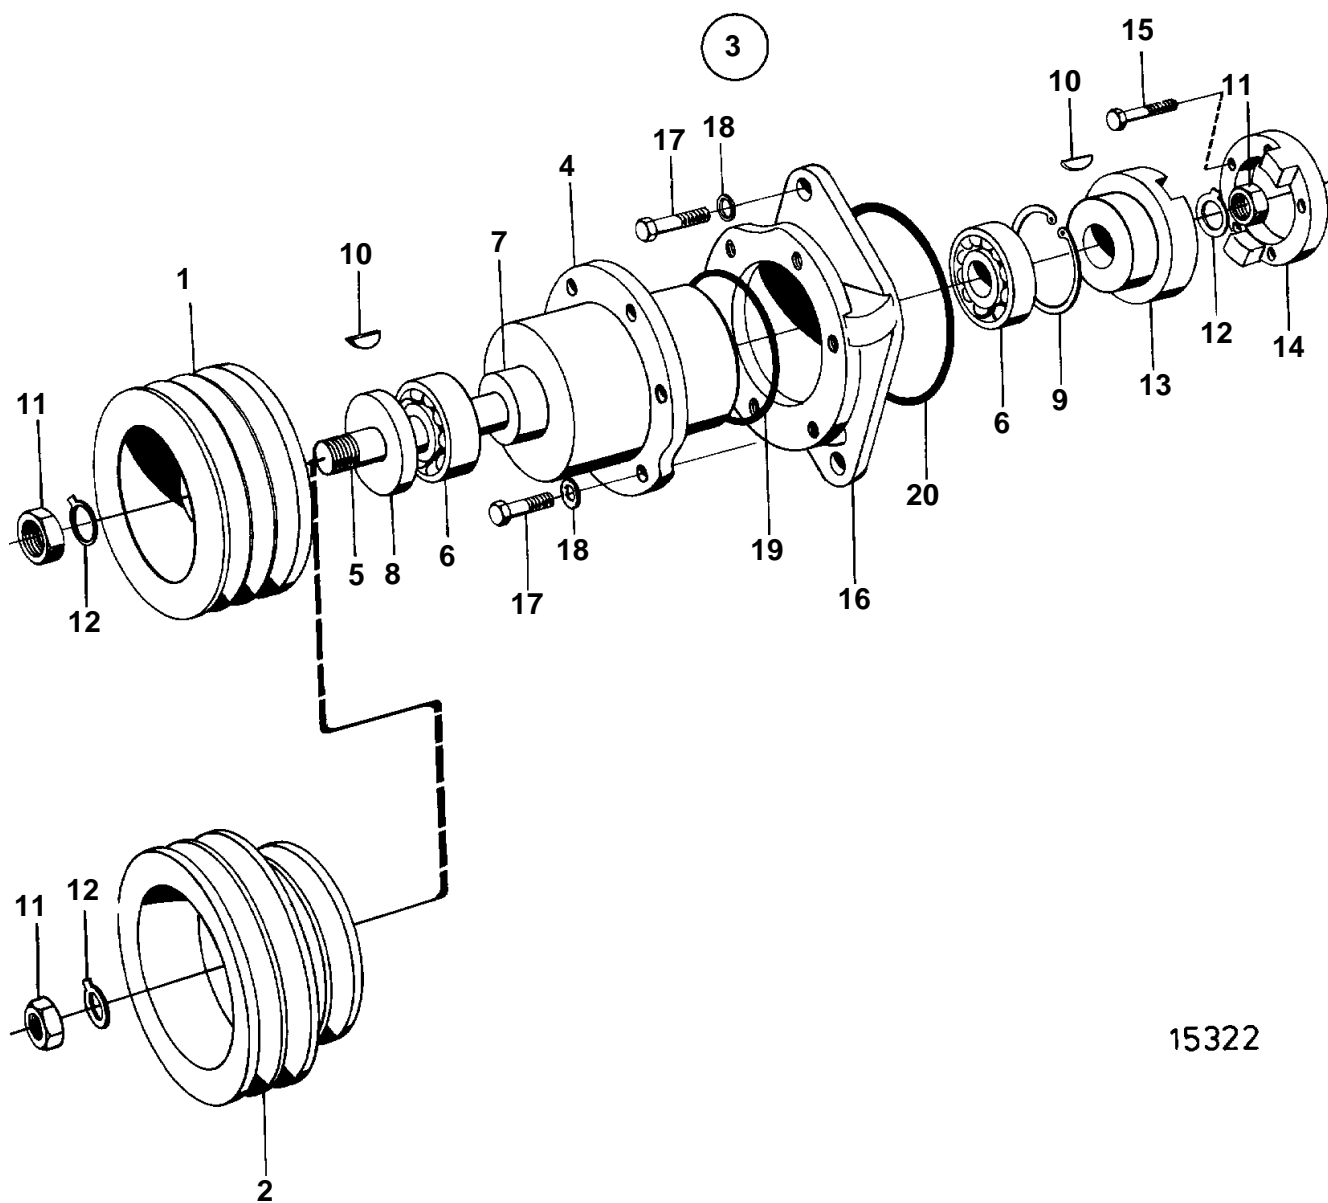

TAMD102D

15322

TAMD102D

REF	PART NO.	QTY	DESCRIPTION
1	821064	1	Pulley
2	823116	1	Pulley
3		1	Drive outlet
4	821067	1	· Bearing housing
5	821068	1	· Shaft
6	11013	2	· Ball bearing
7	821072	1	· Spacer sleeve
8	958858	1	· Sealing ring
9	914533	1	· Snap ring
10	942406	2	· Key
11	955860	2	· Nut
12	942735	2	· Lock washer
13	820960	1	Dog clutch
14	821071	1	Companion flange, sea water pump
15	955513	4	Screw
16	820697	1	Intermediate section
17	940115	6	Screw
18	942336	6	Spring washer
19	925095	1	O-ring
20	420213	1	Seal