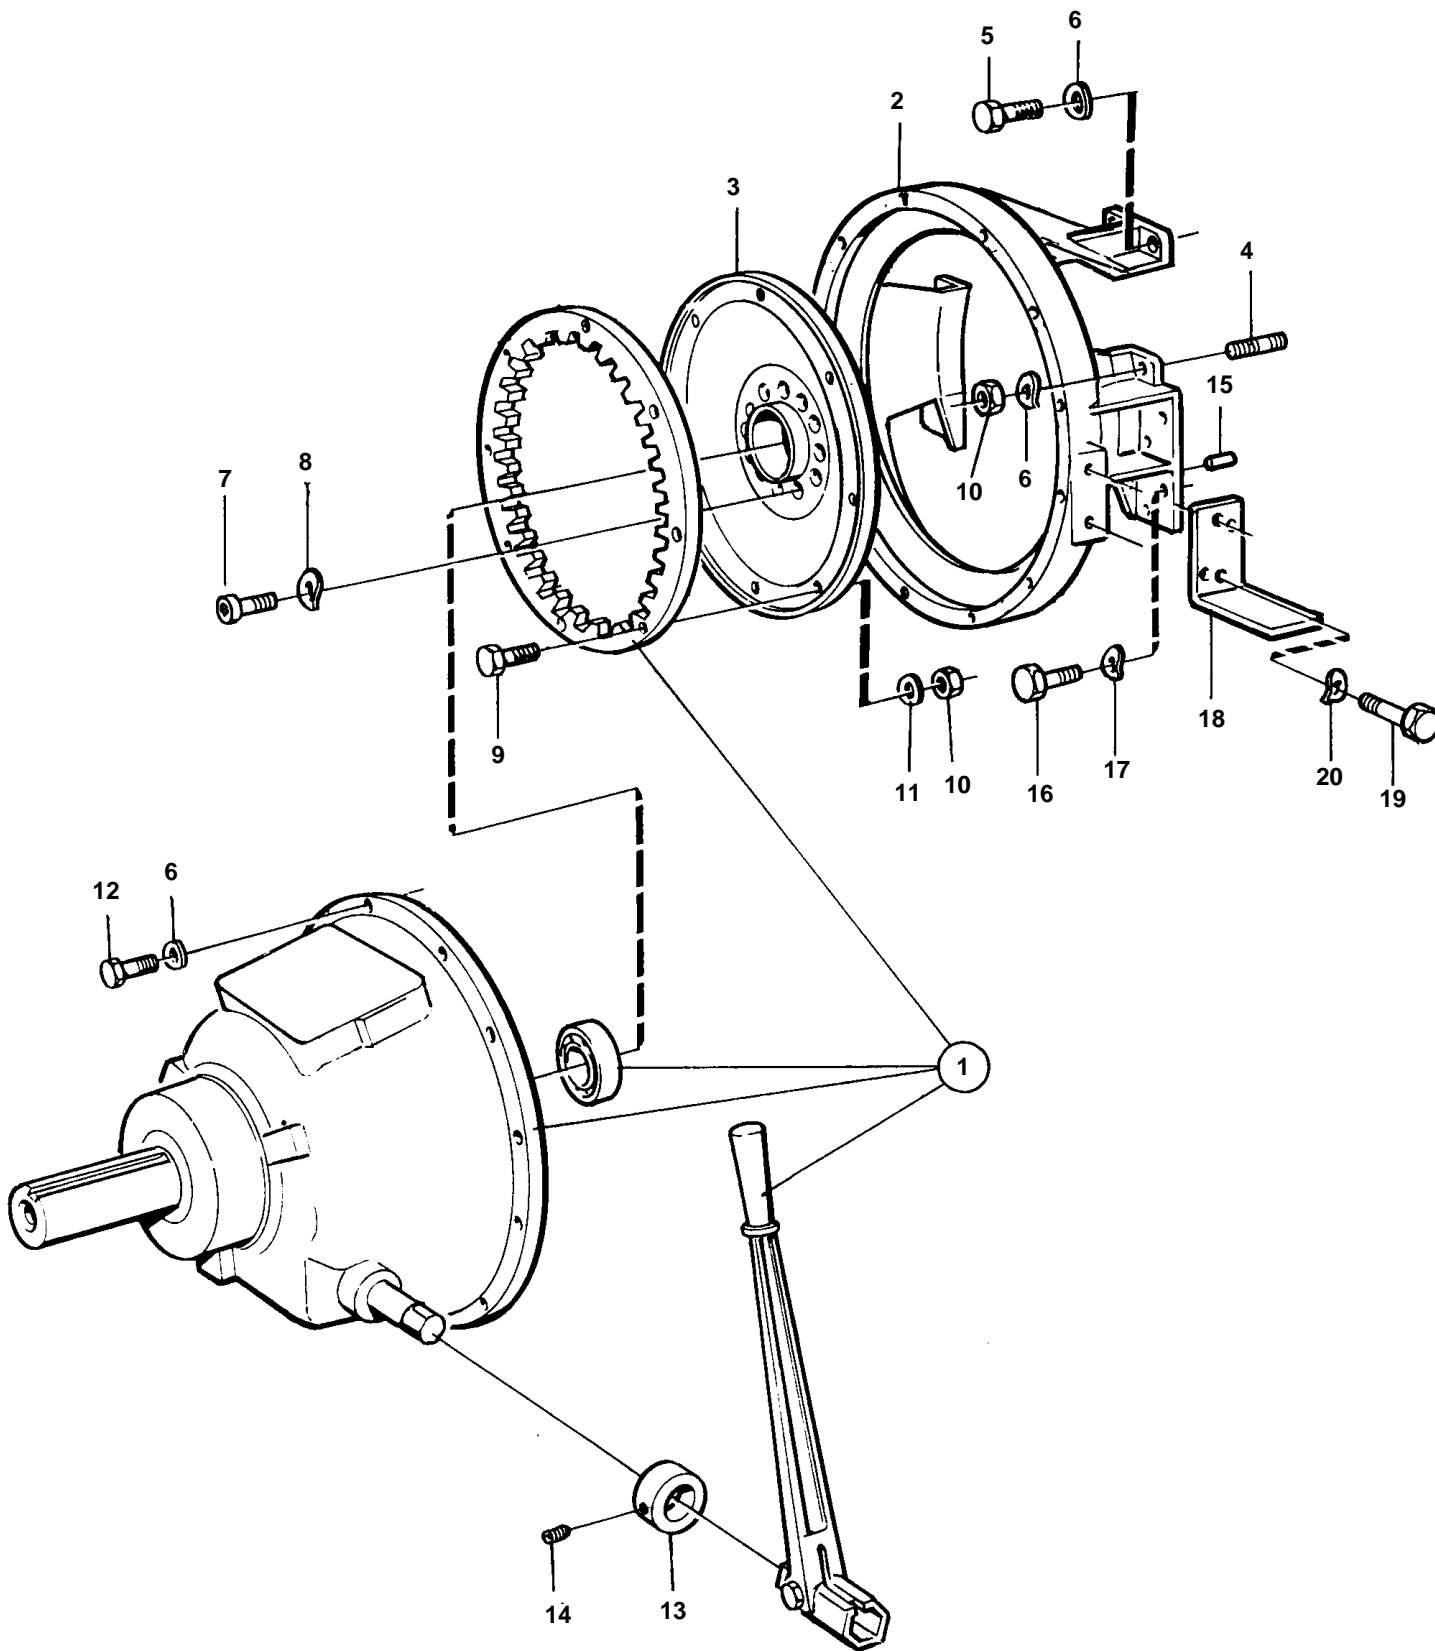

TMD102A, TAMD102A

16115

TMD102A, TAMD102A

REF	PART NO.	QTY	DESCRIPTION	SEE SEC.	NOTES
1	845705	1	Clutch		SP-211
				2446	
2	837468	1	Bell housing		
3	842038	1	Companion flange		
4	953282	6	Stud		
5	955535	2	Screw		
6	942336	20	Spring washer		
7	959188	12	Screw		
8	941909	12	Spring washer		
9	955536	8	Screw		
10	955827	8	Nut		
11	942336	8	Spring washer		
12	940115	12	Screw		
13	803612	2	Stop ring		
14	946847	4	Screw		
15	941510	2	Pin		
16	955540	8	Screw		
17	942336	8	Spring washer		
18	837464	2	Bracket		
19	940115	8	Screw		
20	942336	8	Spring washer		