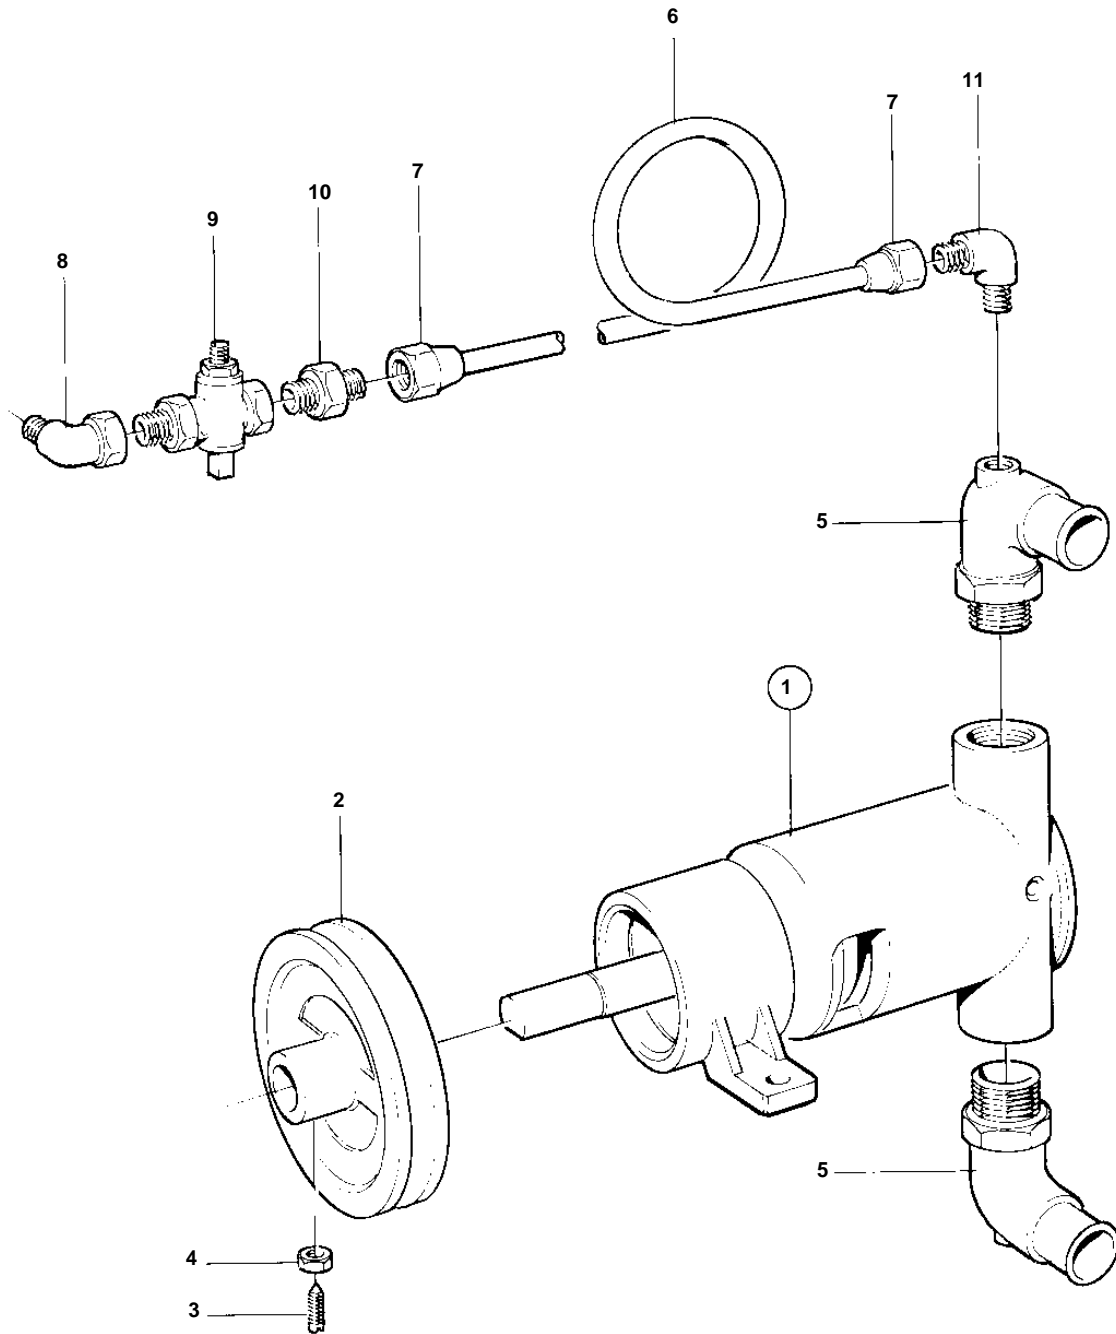

COMMON

6522

COMMON

REF	PART NO.	QTY	DESCRIPTION	SEE SEC.
1	815293	1	Bilge pump	
				090-0055
2	803948	1		
3	14801	1	Screw	
4	955781	1	Nut	
5	803747	2	Hose connection	
6		X	PIPE	
7	954323	2	Cap nut	
8	803809	1	Nipple	
9	803808	1	Tap	
10	954337	1	Nipple	
11	954344	1	Nipple	