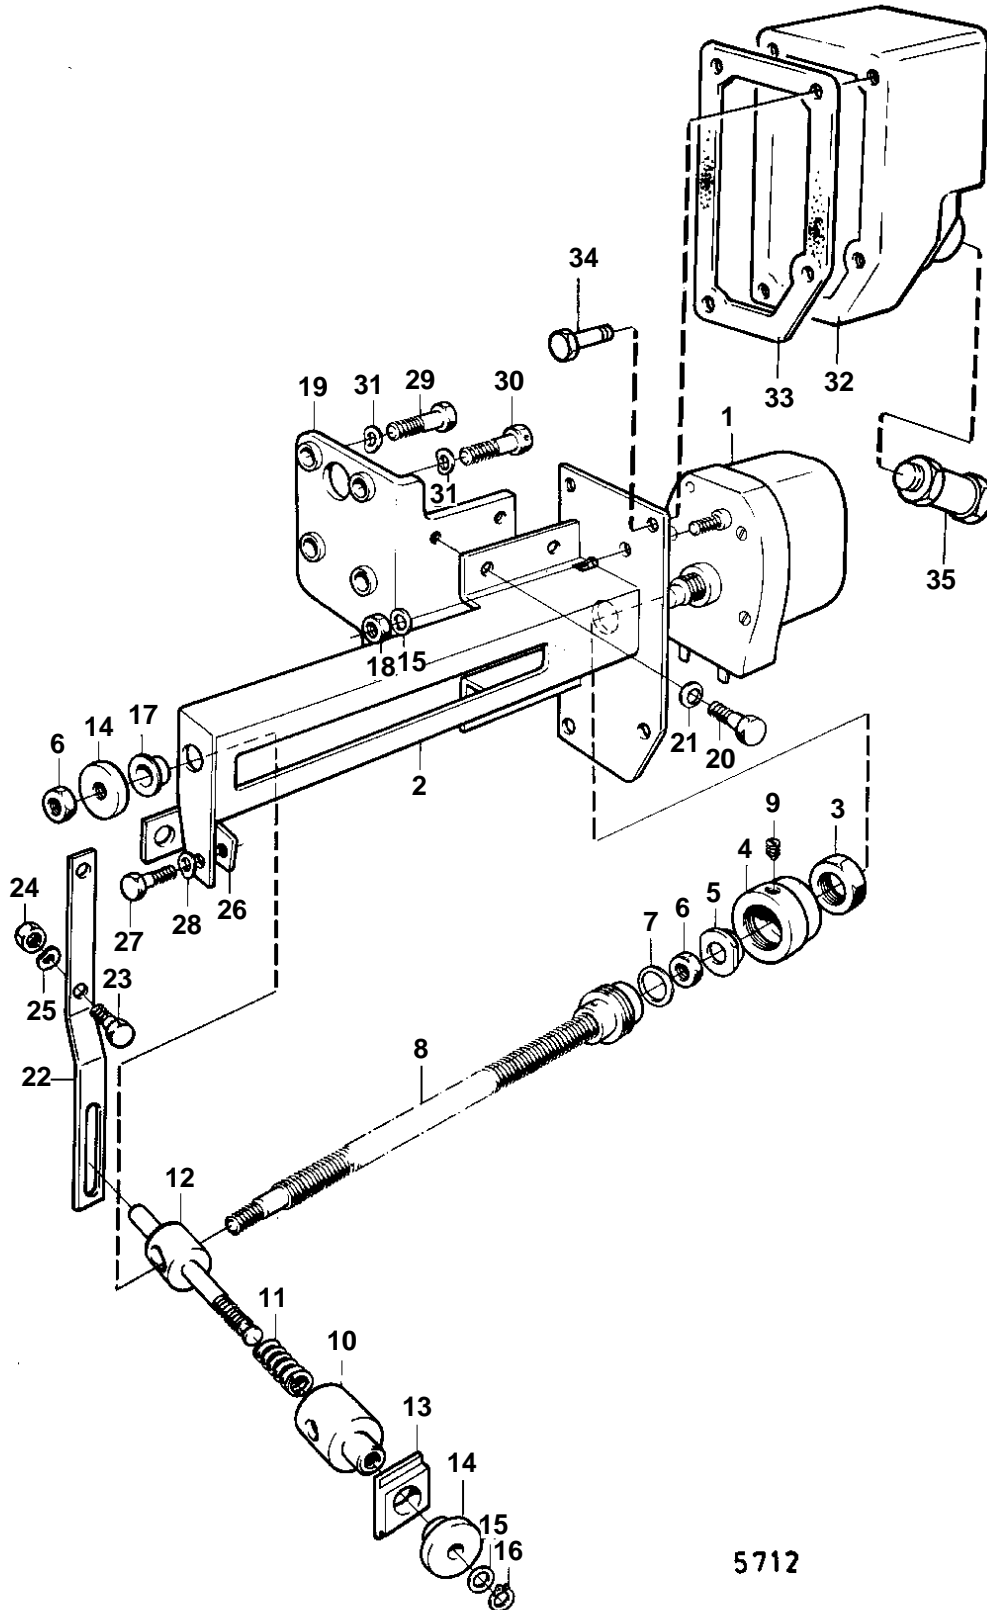

TD120AHC,TD120ARC,TAD120AHC,TAD120BHC

5712

TD120AHC,TD120ARC,TAD120AHC,TAD120BHC

REF	PART NO.	QTY	DESCRIPTION
1	843794	1	Control motor COMPONENTS
2	843795	1	Retainer
3	843796	1	Nut
4	843797	1	Nut
5	843798	1	Companion flange
6	955781	2	Nut
7	941909	1	Spring washer
8	843799	1	Adjuster screw
9	116226	1	Set screw
10	843802	1	Sleeve
11	813945	1	Spring
12	843803	1	Companion flange
13	843804	1	Guide
14	843805	2	Control button
15	940090	2	Washer
16	951667	1	Lock ring
17	843806	1	Bushing
18	955780	1	Nut
19	843807	1	Bracket
20	955269	4	Screw
21	941906	4	Spring washer
22	843808	1	Lever
23	955273	2	Screw
24	955781	1	Nut
25	941906	2	Spring washer
26	843809	1	Attaching plate
27	955269	1	Screw
28	941906	1	Spring washer
29	955274	3	Screw
30	844540	1	Lock screw
31	941906	4	Spring washer
32	843889	1	Cover
33	843890	1	Gasket
34	955271	4	Screw
35	881191	1	Cable union