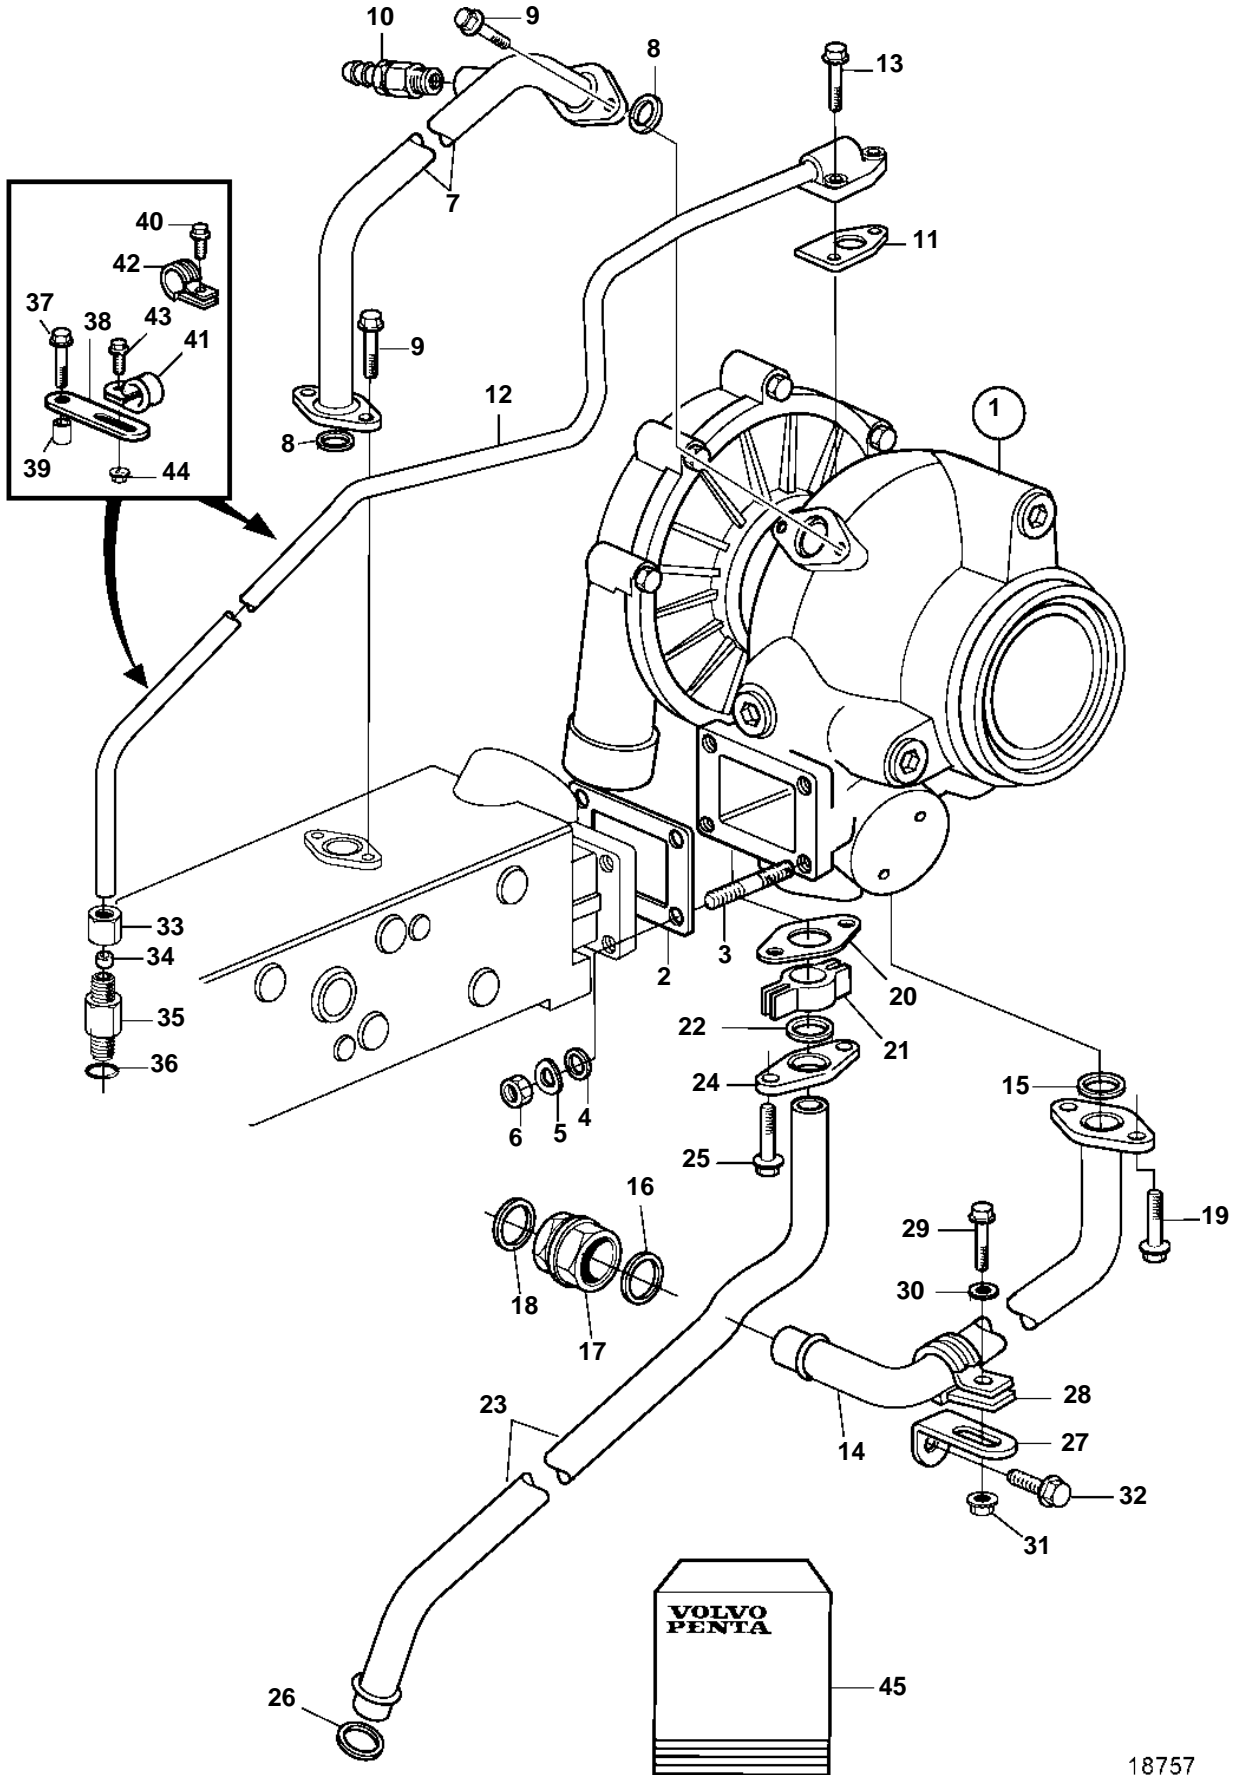

TAMD74A-A, TAMD74A-B, TAMD74A AUX

TAMD74A-A, TAMD74A-B, TAMD74A AUX

REF	PART NO.	QTY	DESCRIPTION	NOTES
1	3830095	1	Turbo	
	3802192	1	Turbocharger, exch	Exchange unit
			Comps. not spec.	
2	420618	1	Gasket	(421324). Included in gasket kit.
3	924081	4	Stud	
4	955895	4	Washer	
5	942336	4	Spring washer	
6	940183	4	Nut	
7	866978	1	Coolant pipe	
8	831622	2	Gasket	
9	946544	4	Flange screw	
10	949918	1	Drain cock	
11	420641	1	Gasket	Included in gasket kit.
12	3832435	1	Oil feed pipe	
13	947760	2	Flange screw	
14	848267	1	Coolant pipe	
15	831622	1	Gasket	Included in gasket kit.
16	471626	1	Sealing ring	Included in gasket kit.
17	848565	1	Nipple	
18	469328	1	Gasket	
19	946544	2	Flange screw	
20	470993	1	Gasket	Included in gasket kit.
21	8148729	1	Connector	(469542)
22	469601	1	Sealing ring	Included in gasket kit.
23	3830989	1	Oil return pipe	
24	469543	1	Flange	
25	947760	2	Flange screw	
26	471626	1	Sealing ring	Included in gasket kit.
27	866111	1	Bracket	
28	952632	1	Clamp	
29	946544	1	Flange screw	
30	955892	1	Washer	
31	949278	1	Lock nut	
32	946173	1	Flange screw	
33	956984	1	Nut	
34	980782	1	Ferrule	
35	963948	1	Nipple	
36	947622	1	Gasket	
37	946472	1	Screw	
38	965535	1	Bracket	
39	930076	1	Spacer sleeve	
40	947107	1	Flange screw	
41	952627	1	Clamp	
42	949746	1	Clamp	
43	946544	1	Flange screw	
44	945407	1	Flange nut	
45		1	Gasket kit	SEE GROUP 99