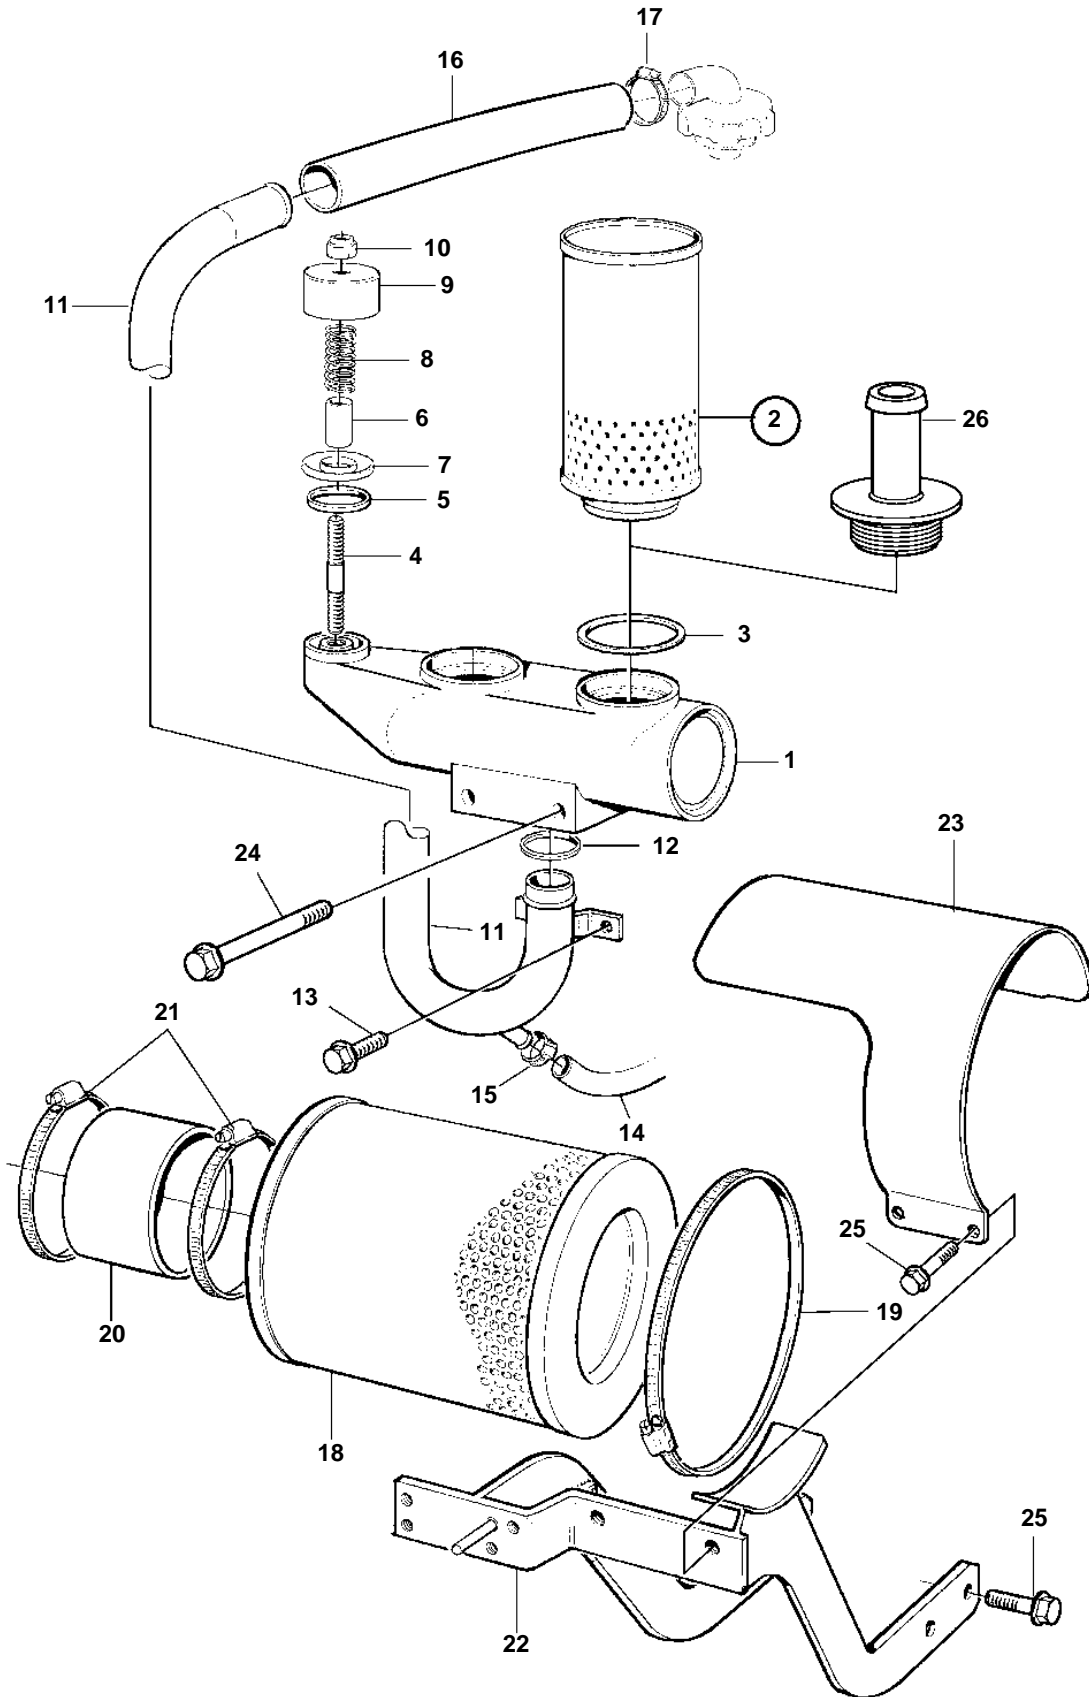

TAMD74A-A, TAMD74A-B, TAMD74C-A, TAMD74L-A, TAMD74P-A, TAMD74C-B, TAMD74L-B, TAMD74P-B, TAMD75P-A

18927

TAMD74A-A, TAMD74A-B, TAMD74C-A, TAMD74L-A, TAMD74P-A, TAMD74C-B, TAMD74L-B, TAMD74P-B, TAMD75P-A

REF	PART NO.	QTY	DESCRIPTION	NOTES
1	3826199	1	Connector housing	
2	876069	2	Filter	
3	843449	2	• Gasket	
4	924058	1	Stud	
5	421158	1	Sealing ring	
6	842974	1	Spacer sleeve	
7	842972	1	Valve disc	
8	843301	1	Spring	
9	842975	1	Cover	
10	963105	1	Nut	
11	3826460	1	Breather pipe	
12	421158	1	Sealing ring	
13	946173	1	Flange screw	
14	943707	1	Rubber hose	L=850mm
15	945754	1	Hose clamp	
16	942707	1	Rubber hose	L=400mm
17	961669	1	Hose clamp	
18	3827167	1	Air filter	
19	942921	1	Hose clamp	
20	3825689	1	Rubber collar	
21	943484	2	Hose clamp	I.D=138mm
22	3826394	1	Bracket	
23	3831067	1	Rain cap	
24	965180	1	Flange screw	
	965180	2	Flange screw	ALT
25	946441	6	Screw	
26	845260	1	Hose attachment	