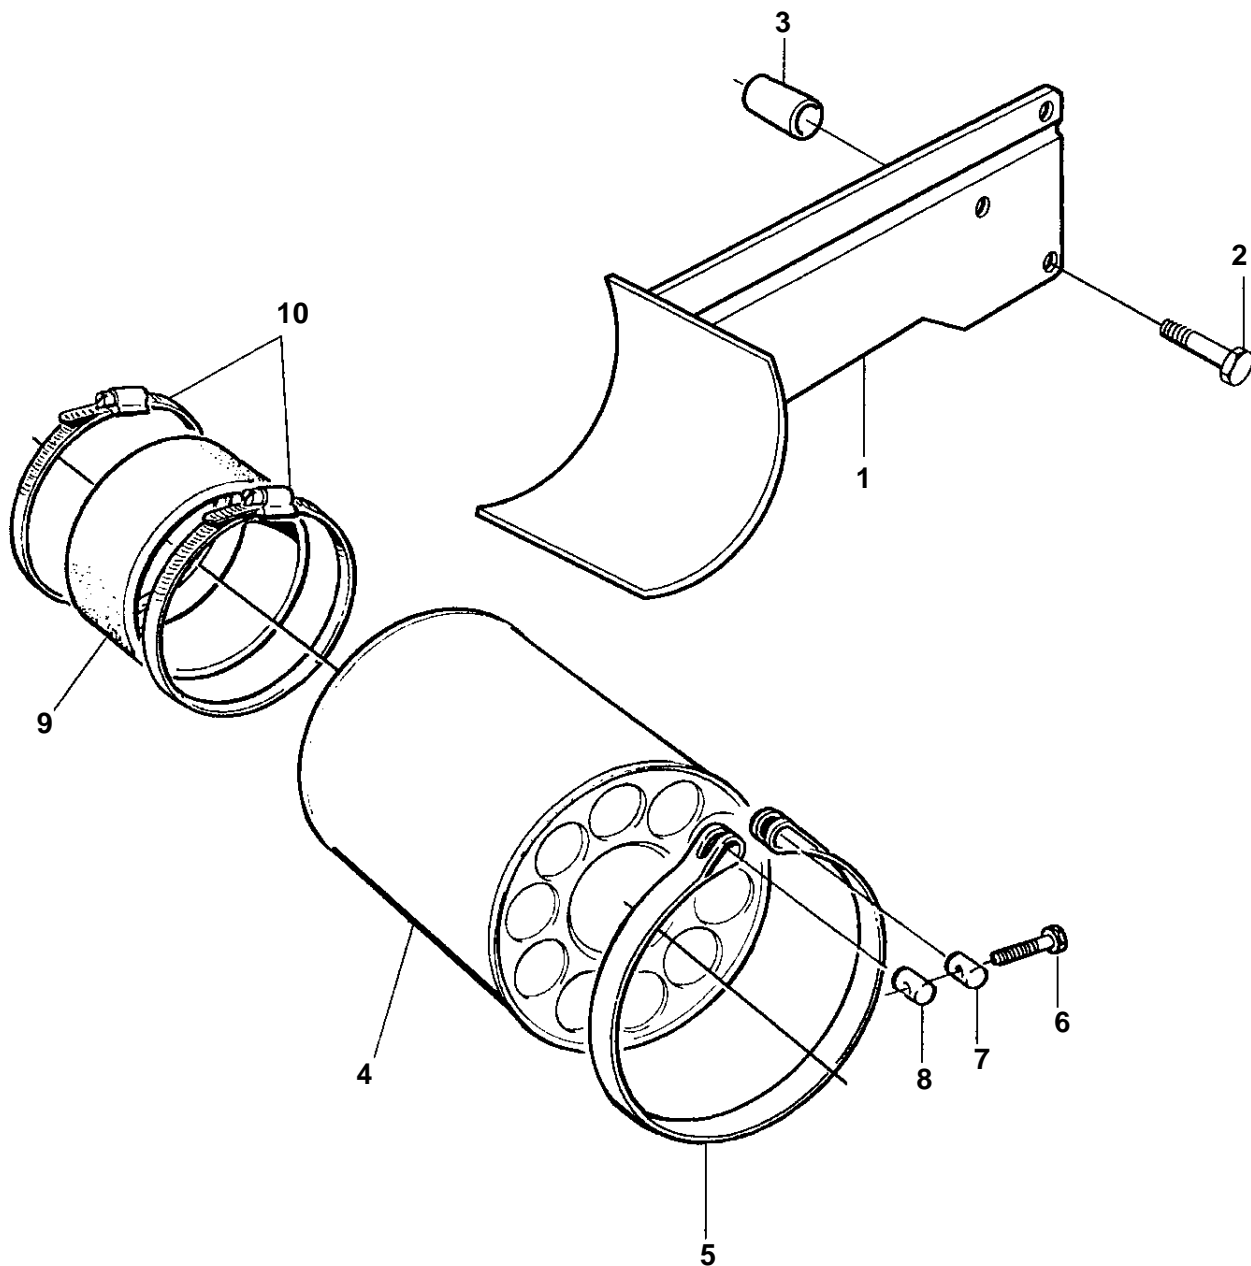

TAMD74A AUX/RC

17035

TAMD74A AUX/RC

REF	PART NO.	QTY	DESCRIPTION	NOTES
1	3826829	1	Bracket	
2	968842	3	Flange screw	L=110mm
3	807257	3	Spacer sleeve	
4	842280	1	Air filter	
5	821028	1	Tensioning band	
6	31406	1	Screw	
7	31405	1	Pin	
8	31404	1	Pin	
9	3825689	1	Rubber collar	
10	943484	2	Hose clamp	