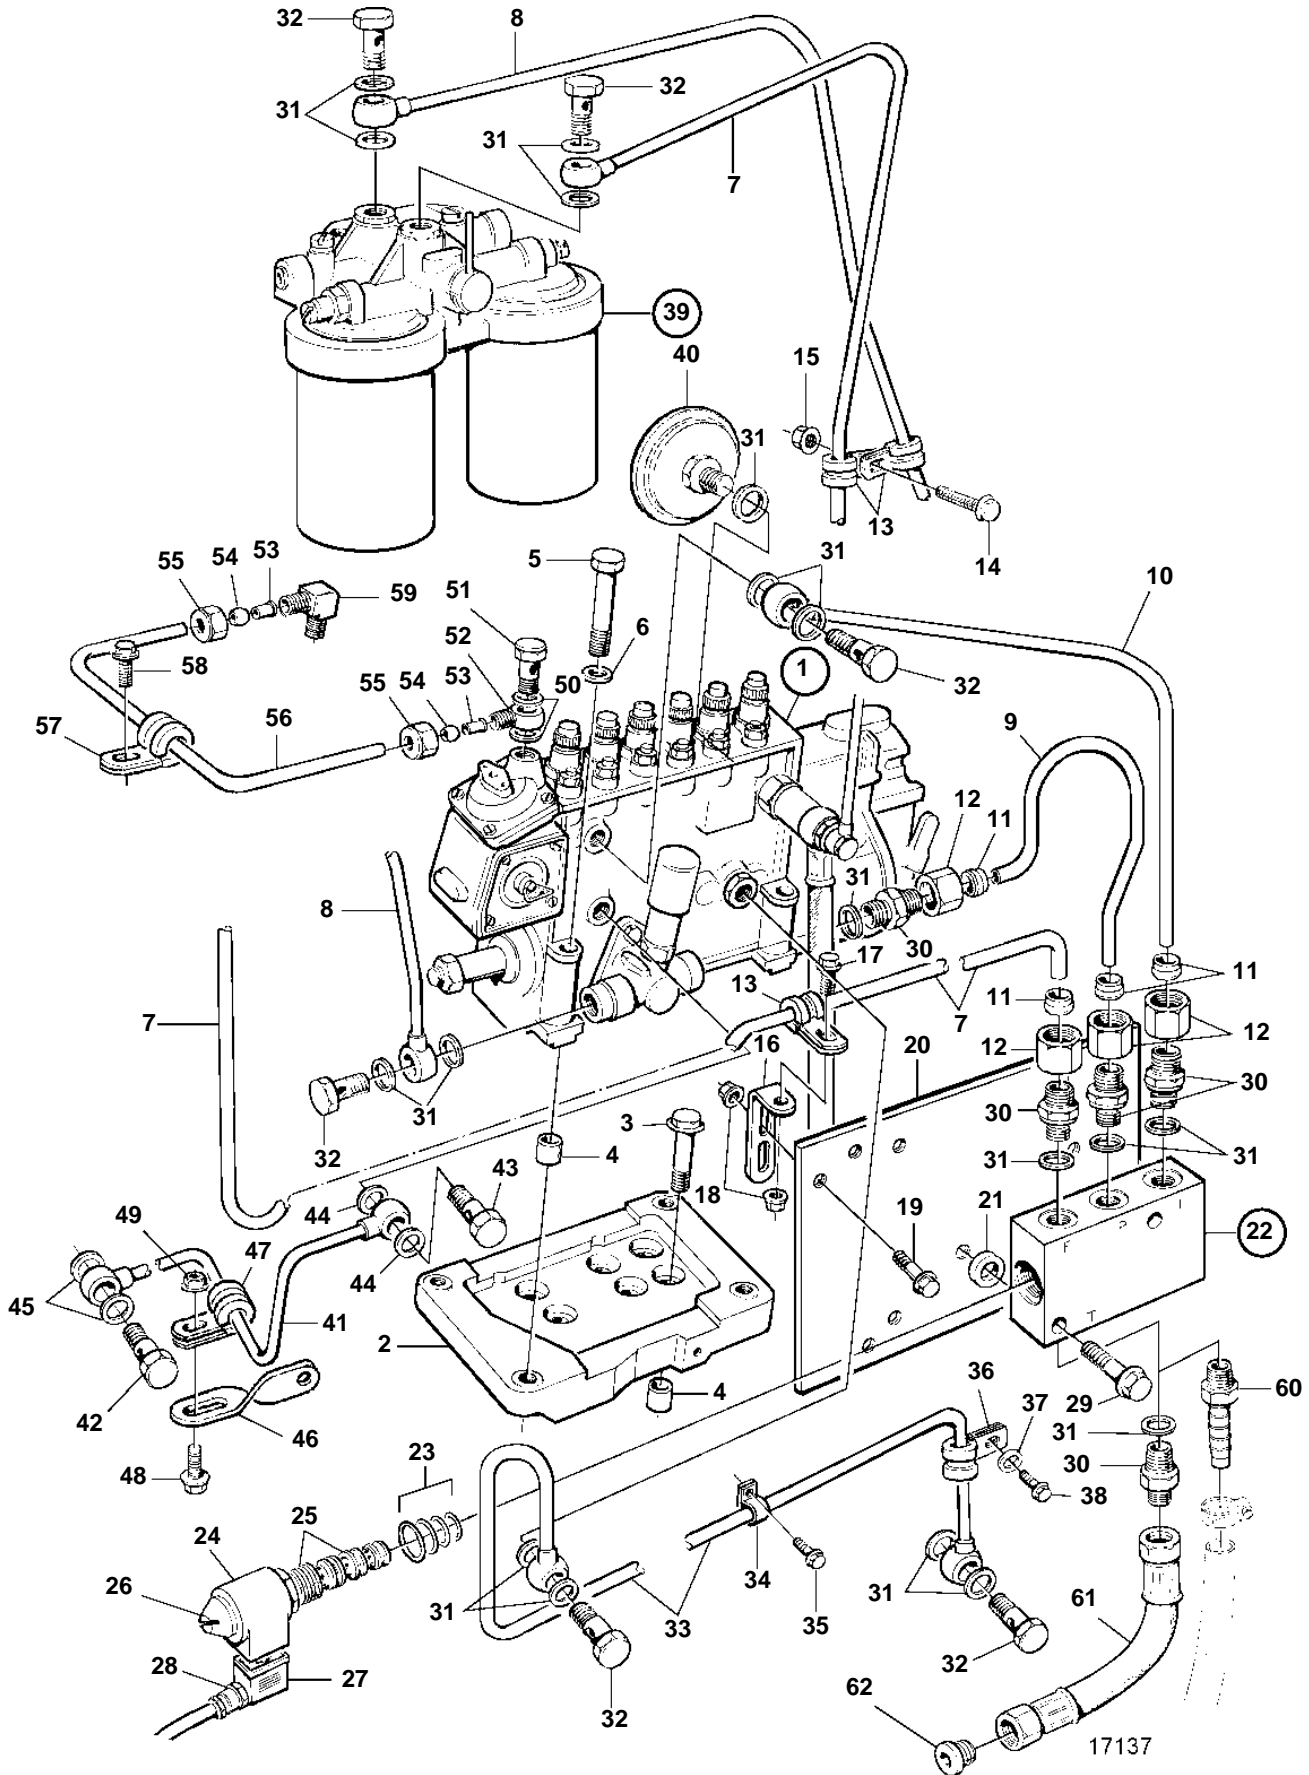

TAMD74A-A, TAMD74A-B

TAMD74A-A, TAMD74A-B

REF	PART NO.	QTY	DESCRIPTION	SEE SEC.	NOTES
1	3830918	1	Injection pump		210kW/2200rpm
	3803800	1	Injection pump, exch		Exchange unit
				5146	
2	477773	1	Shelf		
3	965185	4	Flange screw		
4	417588	2	Guide sleeve		
5	965189	4	Flange screw		
6	941908	4	Spring washer		
7	3826830	1	Fuel pipe		
8	864496	1	Fuel pipe		
9	3826832	1	Fuel pipe		
10	3826833	1	Fuel pipe		
11	956969	3	Ferrule		
12	956983	3	Nut		
13	945081	3	Clamp		
14	967949	1	Screw		(965175)
15	949278	1	Lock nut		
16	965558	1	Bracket		
17	946440	1	Flange screw		
18	948645	2	Lock nut		
19	946173	1	Flange screw		
20		1	Bracket	5454	
21	191172	2	Washer		
22	866699	1	Shut-off valve		24V REPL BY 3828983
	3828983	1	Shut-off valve		Incl 4 ea nipple 941754 and 4 ea gasket 969011.
23	3825238	1	· Gasket kit		FOR 866699. Repl by 3828981
	3828981	1	· O-ring kit		FOR 3828983
24	3825240	1	· Magnet		24 V
25	3825235	1	· Valve		FOR 866699, 3828983
26		1	Nut		
27	866664	1	Connector unit		
28	844576	1	Cable union		
29	947760	2	Flange screw		
30	941754	4	Nipple		
31	969011	14	Gasket		
32	25167	5	Hollow screw		
33	3826927	1	Oil return pipe		
34	940374	1	Clamp		
35	946440	1	Flange screw		
36	942542	1	Clamp		
37	190509	1	Washer		
38	946471	1	Screw		
39	864315	1	Fuel filter		
				4908	
40	477173	1	Pressure equalizer		
41	477986	1	Oil feed pipe		
42	969299	1	Hollow screw		
43	48634	1	Hollow screw		
44	947281	2	Gasket		
45	11994	2	Gasket		
46	1136551	1	Bracket		
47	952623	1	Clamp		
48	946544	1	Flange screw		
49	945407	1	Flange nut		
50	11994	2	Gasket		
51	969299	1	Hollow screw		
52	945417	1	Nipple		
53	944717	2	Sleeve		
54	954364	2	Fitting		
55	954356	2	Cap nut		
56	945460	X	Plastic pipe		