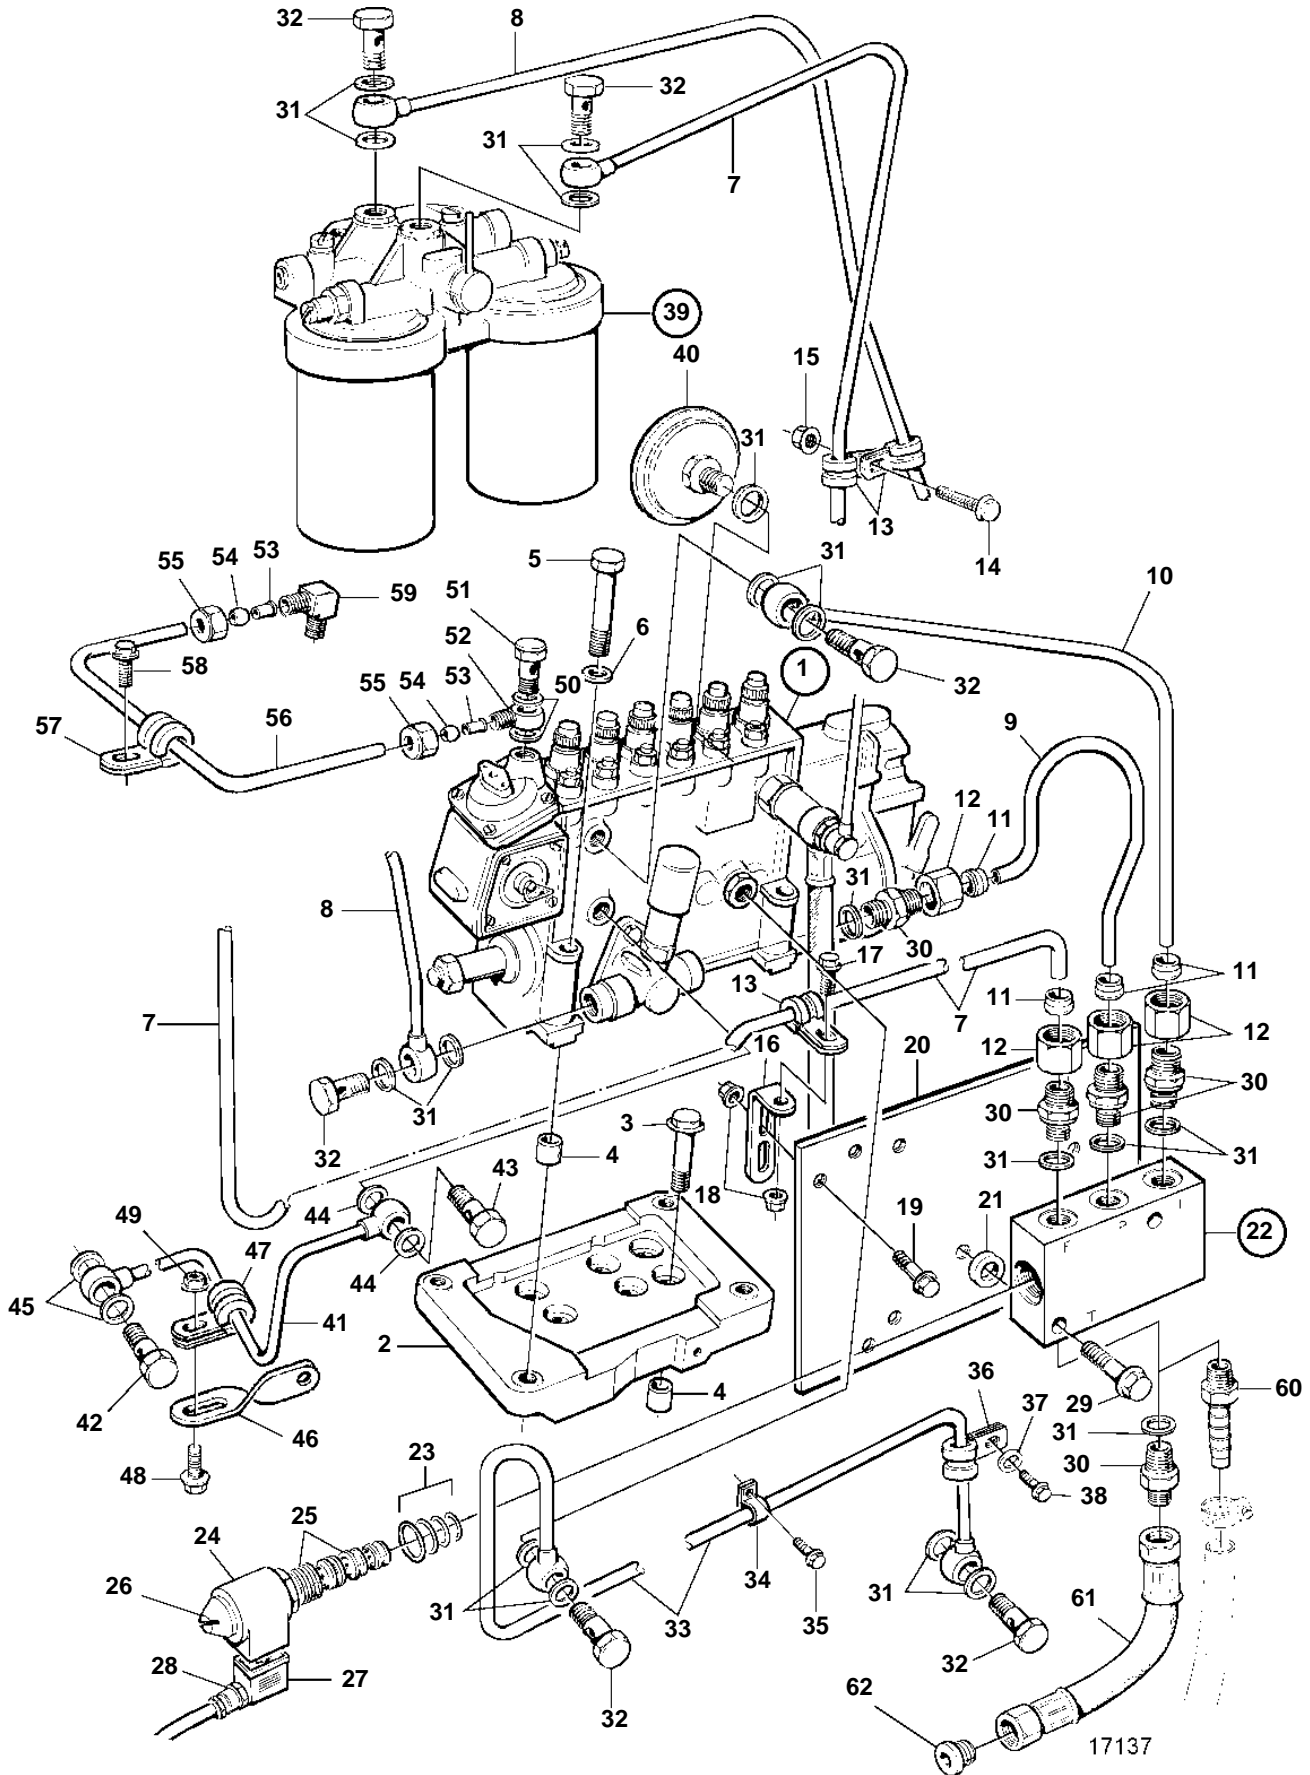

TAMD74A-A, TAMD74A-B

TAMD74A-A, TAMD74A-B

REF	PART NO.	QTY	DESCRIPTION	SEE SEC.	NOTES
1	3831080	1	Injection pump		184kW/2100rpm
	3803806	1	Injection pump, exch		Exchange unit
				5145	
2	477773	1	Shelf		
3	965185	4	Flange screw		
4	417588	2	Guide sleeve		
5	965189	4	Flange screw		
6	941908	4	Spring washer		
7	3826830	1	Fuel pipe		
8	864496	1	Fuel pipe		
9	3826832	1	Fuel pipe		
10	3826833	1	Fuel pipe		
11	956969	3	Ferrule		
12	956983	3	Nut		
13	945081	3	Clamp		
14	967949	1	Screw		(965175)
15	949278	1	Lock nut		
16	965558	1	Bracket		
17	946440	1	Flange screw		
18	948645	2	Lock nut		
19	946173	1	Flange screw		
20		1	Bracket	5454	
21	191172	2	Washer		
22	866699	1	Shut-off valve		24V REPL BY 3828983
	3828983	1	Shut-off valve		Incl 4 ea nipple 941754 and 4 ea gasket 969011.
23	3825238	1	· Gasket kit		FOR 866699. Repl by 3828981
	3828981	1	· O-ring kit		FOR 3828983
24	3825240	1	· Magnet		24 V
25	3825235	1	· Valve		FOR 866699, 3828983
26		1	Nut		
27	866664	1	Connector unit		
28	844576	1	Cable union		
29	947760	2	Flange screw		
30	941754	4	Nipple		
31	969011	14	Gasket		
32	25167	5	Hollow screw		
33	3826927	1	Oil return pipe		
34	940374	1	Clamp		
35	946440	1	Flange screw		
36	942542	1	Clamp		
37	190509	1	Washer		
38	946471	1	Screw		
39	864315	1	Fuel filter		
				4908	
40	477173	1	Pressure equalizer		
41	477986	1	Oil feed pipe		
42	969299	1	Hollow screw		
43	48634	1	Hollow screw		
44	947281	2	Gasket		
45	11994	2	Gasket		
46	1136551	1	Bracket		
47	952623	1	Clamp		
48	946544	1	Flange screw		
49	945407	1	Flange nut		
50	11994	2	Gasket		
51	969299	1	Hollow screw		
52	945417	1	Nipple		
53	944717	2	Sleeve		
54	954364	2	Fitting		