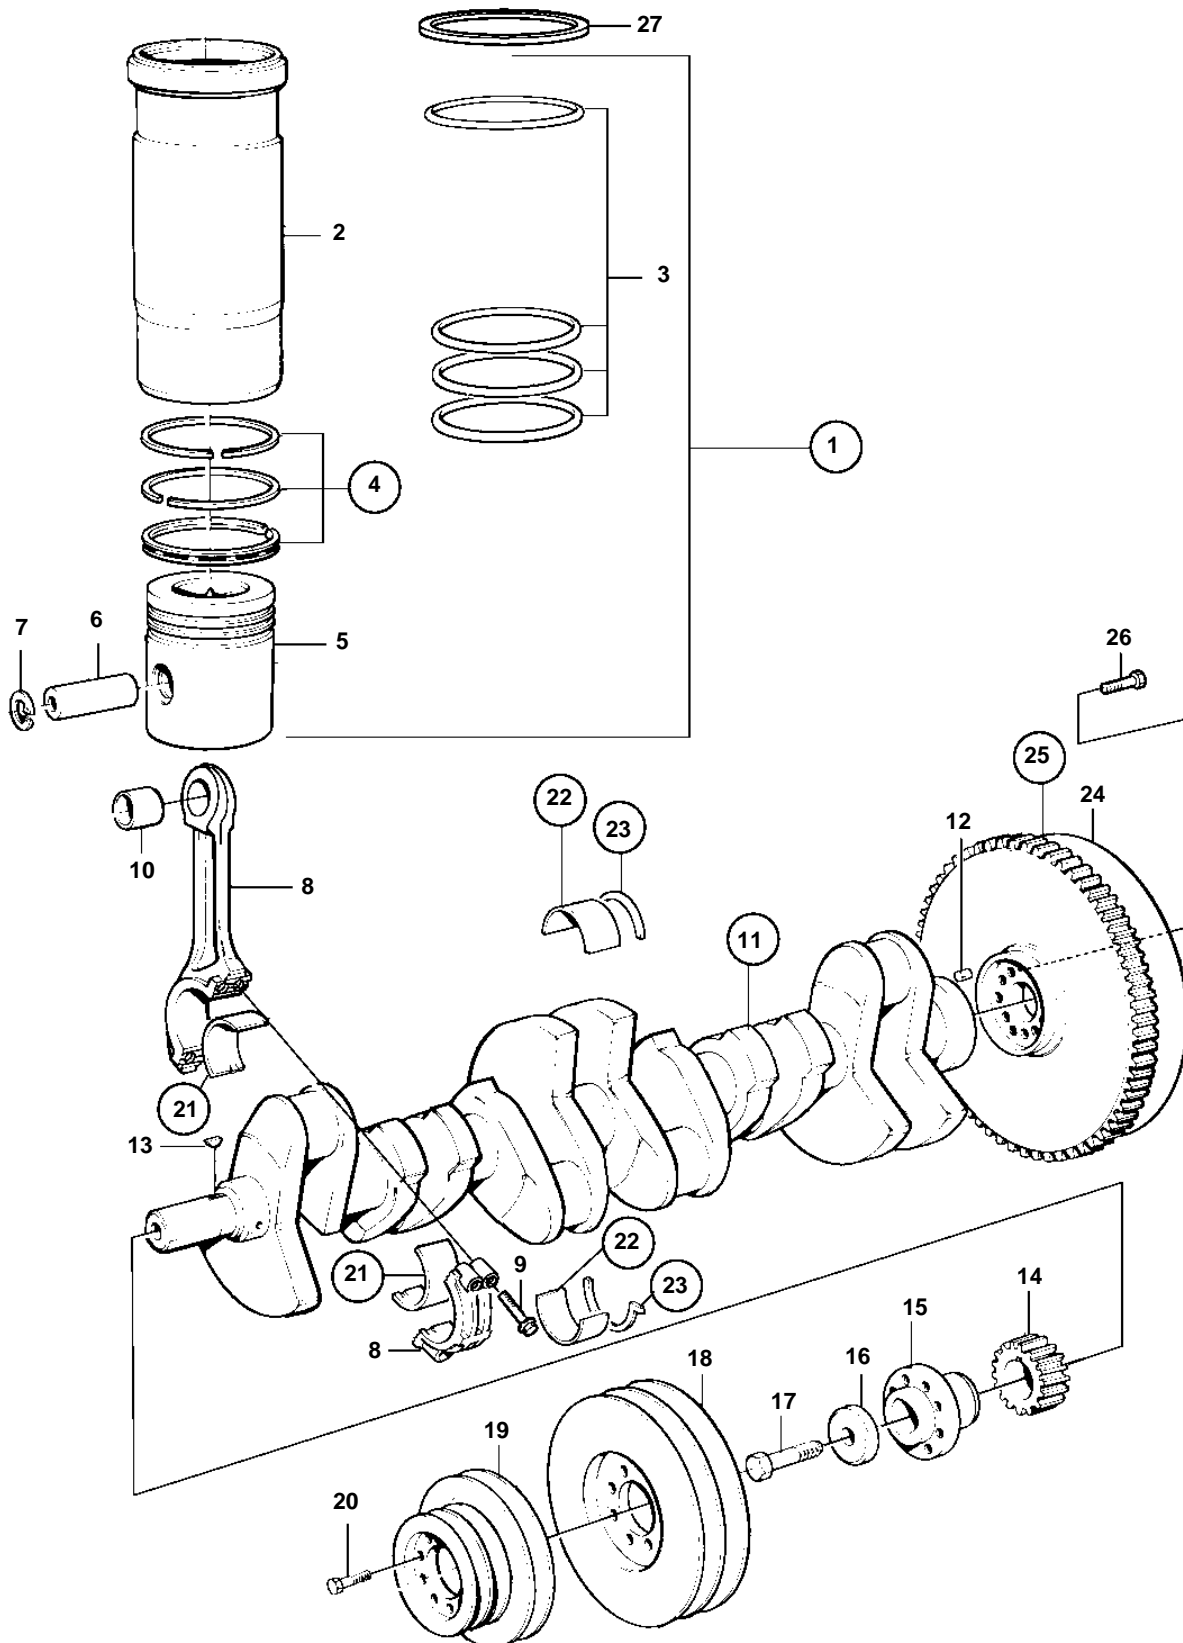

TAMD74A AUX

17310

TAMD74A AUX

REF	PART NO.	QTY	DESCRIPTION	SEE SEC.	NOTES
1	877081	6	Cylinder liner kit		
2		6	· Cylinder liner		
3	271159	6	· Sealing ring kit		
4	276905	6	· Piston ring kit		
5		6	· Piston		
6	8192764	6	· Piston pin		
7	914526	12	· Snap ring		
8	3829672	6	Connecting rod		
9	8192804	24	· Screw		
10	8192803	6	· Bushing		
11	3137903	1	Crankshaft, classified		
12	950681	1	· Locating pin		
13	422253	1	· Woodruff key		
14	471528	1	Gear		
			Bulletin 45-01	45-01-EN	Timing Gears, 71, 100, 121
15	465779	1	Hub		
16	420124	1	Washer		
17	470366	1	Screw		
18	3826415	1	Vibration damper		
21	276909	6	Big end bearing kit		STD D
	276910	6	Big end bearing kit		U.S=0,25mm
	276911	6	Big end bearing kit		UNDER SIZE=0,50mm
	276912	6	Big end bearing kit	SO	U.S=0,76mm
22	276894	7	Main bearing kit		STD D
	276895	7	Main bearing kit		U.S=0,25mm
	276896	7	Main bearing kit		UNDER SIZE=0,50mm
	276897	7	Main bearing kit		U.S=0,76mm
	276898	7	Main bearing kit		U.S=1,01mm
		7	Main bearing kit		U.S=1,27mm
23	276890	1	Thrust washer kit		STD D
	276891	1	Thrust washer kit		O.S=0,10mm
	276892	1	Thrust washer kit		O.S=0,20mm
	276893	1	Thrust washer kit	SO	O.S=0,30mm
24	3825732	1	Flywheel		
25	420314	1	· Gear ring		
26	465825	9	Screw		L=39mm
27	3978758	X	Shim		TH=0,12mm
	3978759	X	Shim		TH=0,20mm
	3978760	X	Shim		TH = 0,30mm
	3978761	X	Shim		TH = 0,50mm