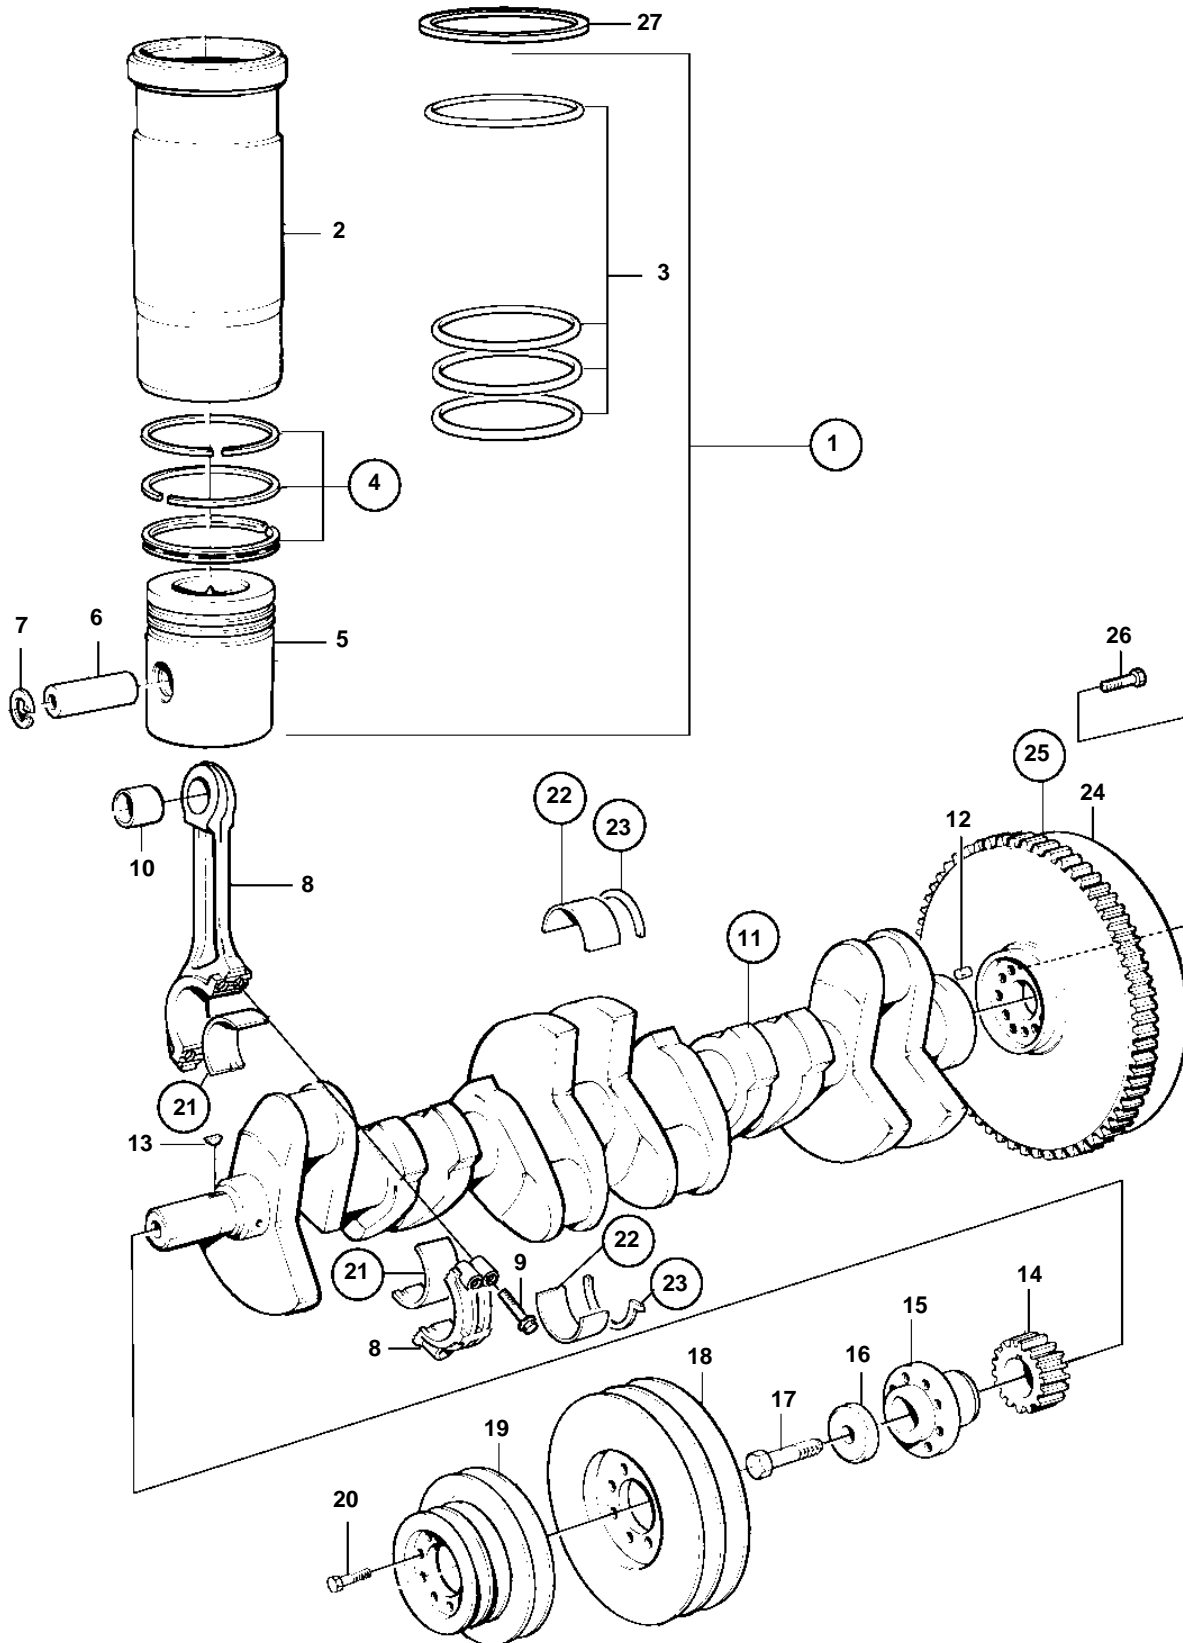

TAMD74A AUX

17310

TAMD74A AUX

REF	PART NO.	QTY	DESCRIPTION	SEE SEC.	NOTES
1	877081	6	Cylinder liner kit		
2		6	· Cylinder liner		
3	271159	6	· Sealing ring kit		
4	276905	6	· Piston ring kit		
5		6	· Piston		
6	8192764	6	· Piston pin		
7	914526	12	· Snap ring		
8	3829672	6	Connecting rod		
9	8192804	24	· Screw		
10	8192803	6	· Bushing		
11	3137903	1	Crankshaft, classified		
12	950681	1	· Locating pin		
13	422253	1	· Woodruff key		
14	471528	1	Gear		
			Bulletin 45-01	45-01-EN	Timing Gears, 71, 100, 121
15	465779	1	Hub		
16	420124	1	Washer		
17	470366	1	Screw		
18	3826415	1	Vibration damper		
21	276909	6	Big end bearing kit		STD D
	276910	6	Big end bearing kit		U.S=0,25mm
	276911	6	Big end bearing kit		UNDER SIZE=0,50mm
	276912	6	Big end bearing kit	SO	U.S=0,76mm
22	276894	7	Main bearing kit		STD D
	276895	7	Main bearing kit		U.S=0,25mm
	276896	7	Main bearing kit		UNDER SIZE=0,50mm
	276897	7	Main bearing kit		U.S=0,76mm
	276898	7	Main bearing kit		U.S=1,01mm
		7	Main bearing kit		U.S=1,27mm
23	276890	1	Thrust washer kit		STD D
	276891	1	Thrust washer kit		O.S=0,10mm
	276892	1	Thrust washer kit		O.S=0,20mm
	276893	1	Thrust washer kit	SO	O.S=0,30mm
24	3825732	1	Flywheel		
25	420314	1	· Gear ring		
26	465825	9	Screw		L=39mm
27	3978758	X	Shim		TH=0,12mm
	3978759	X	Shim		TH=0,20mm
	3978760	X	Shim		TH = 0,30mm
	3978761	X	Shim		TH = 0,50mm